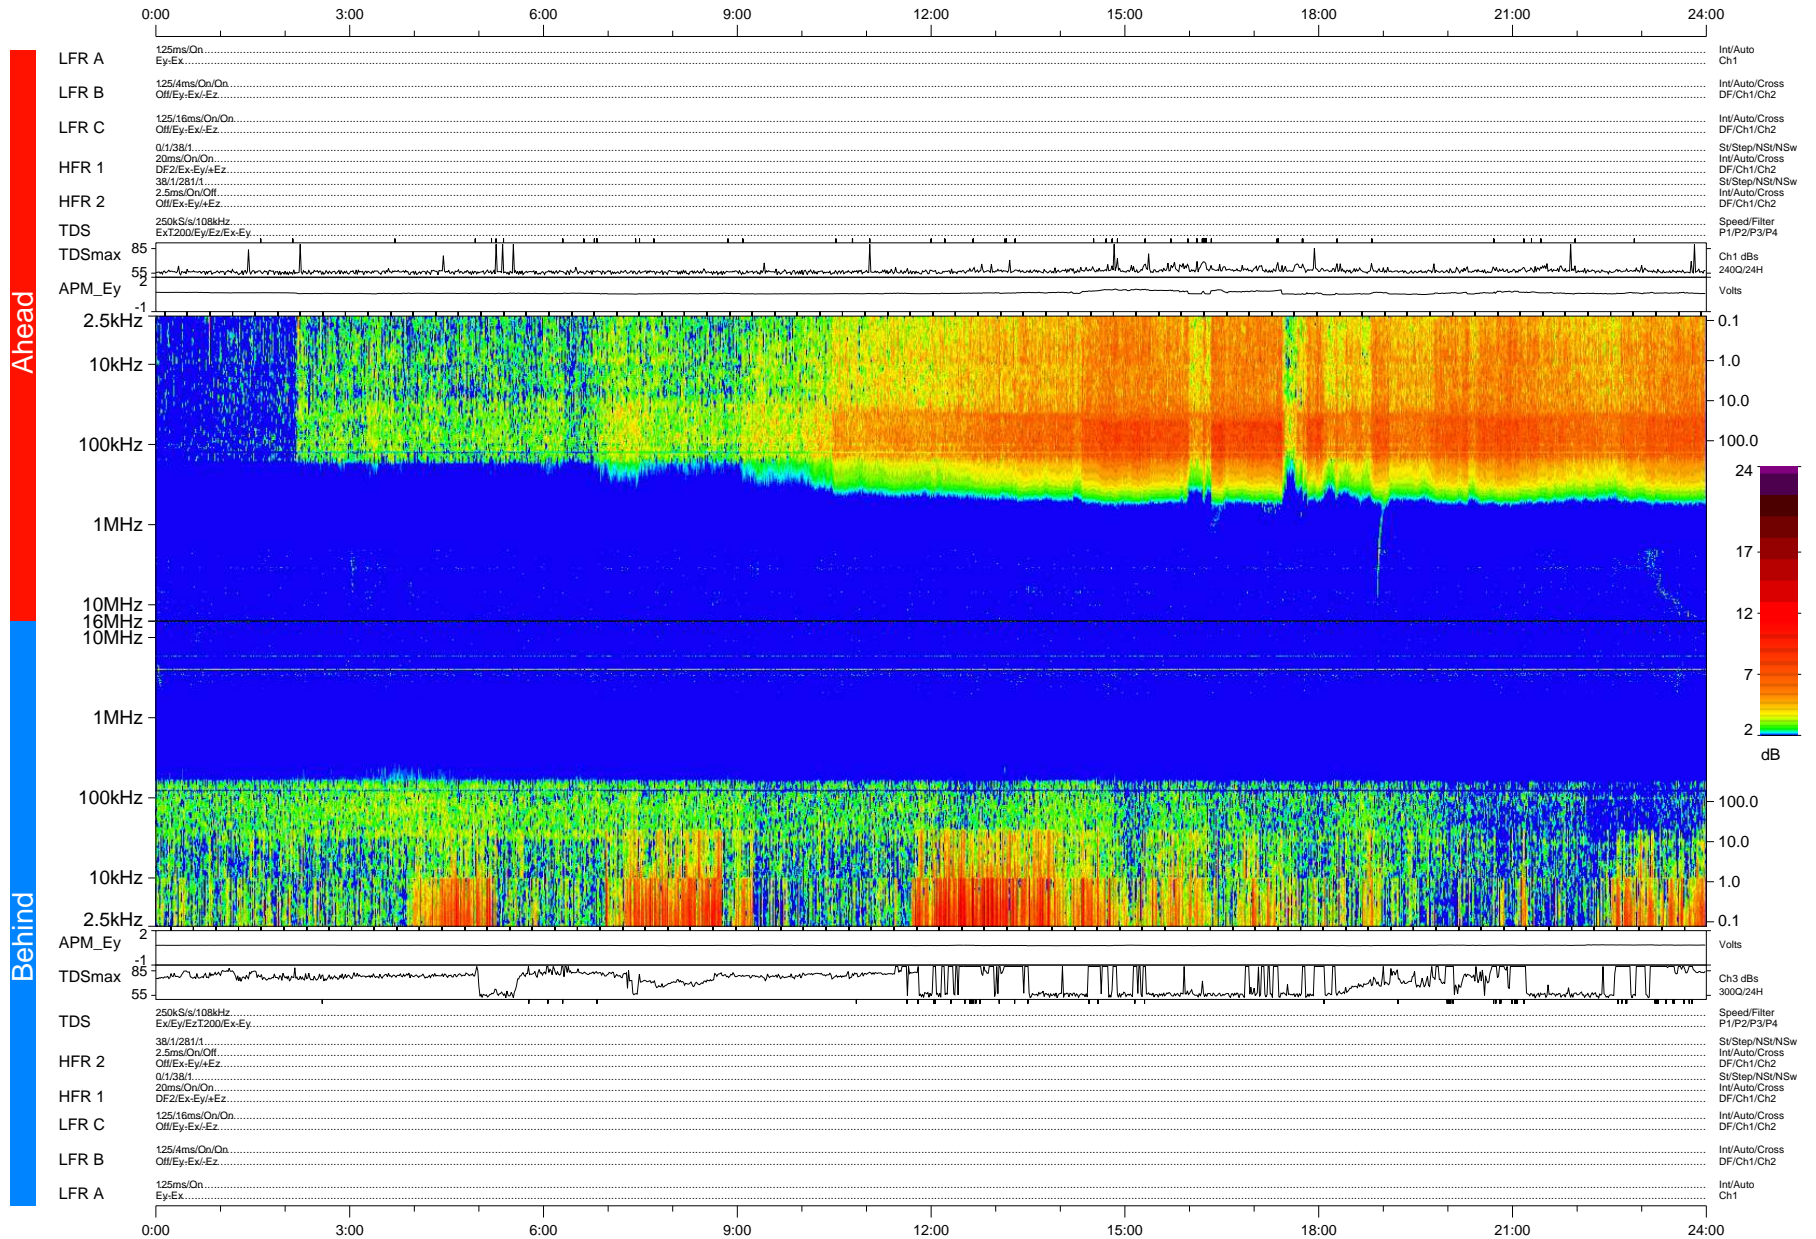

STEREO/WAVES Daily Summary - 20-Jun-2010 (DOY 171)

Ahead source file: swaves_ahead_2010_171_1_04.fin (Recovery: 100.0% HK, 101% Pkts)
Ahead PSE Angle: 74.3°

DPU up 320.4d, V410d12

Behind PSE Angle: -69.8°
Behind source file: swaves_behind_2010_171_1_04.fin (Recovery: 100.0% HK, 110% Pkts)

Time (UTC)