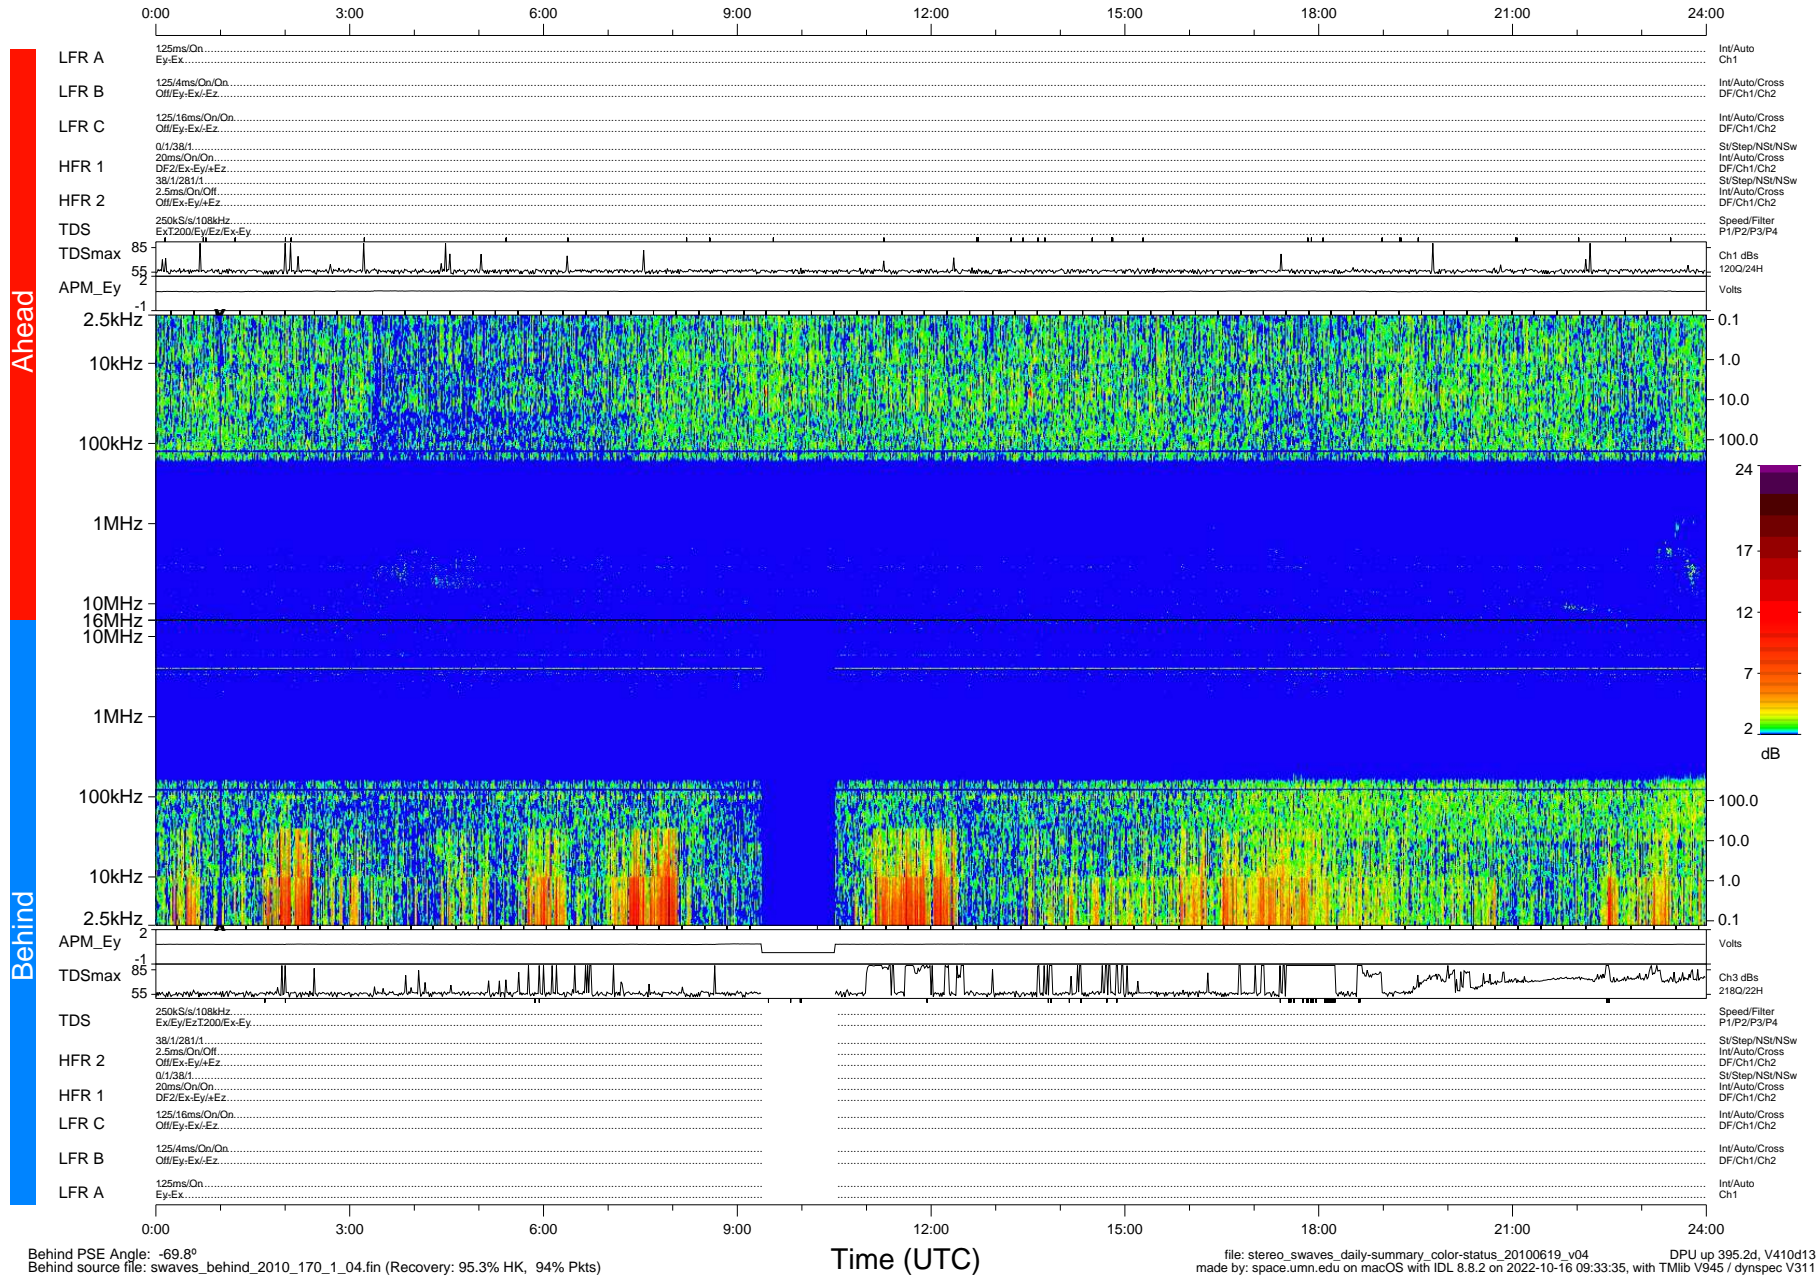

STEREO/WAVES Daily Summary - 19-Jun-2010 (DOY 170)

Ahead source file: swaves_ahead_2010_170_1_04.fin (Recovery: 100.0% HK, 83% Pkts)
Ahead PSE Angle: 74.2°

DPU up 319.4d, V410d12

Behind PSE Angle: -69.8°
Behind source file: swaves_behind_2010_170_1_04.fin (Recovery: 95.3% HK, 94% Pkts)