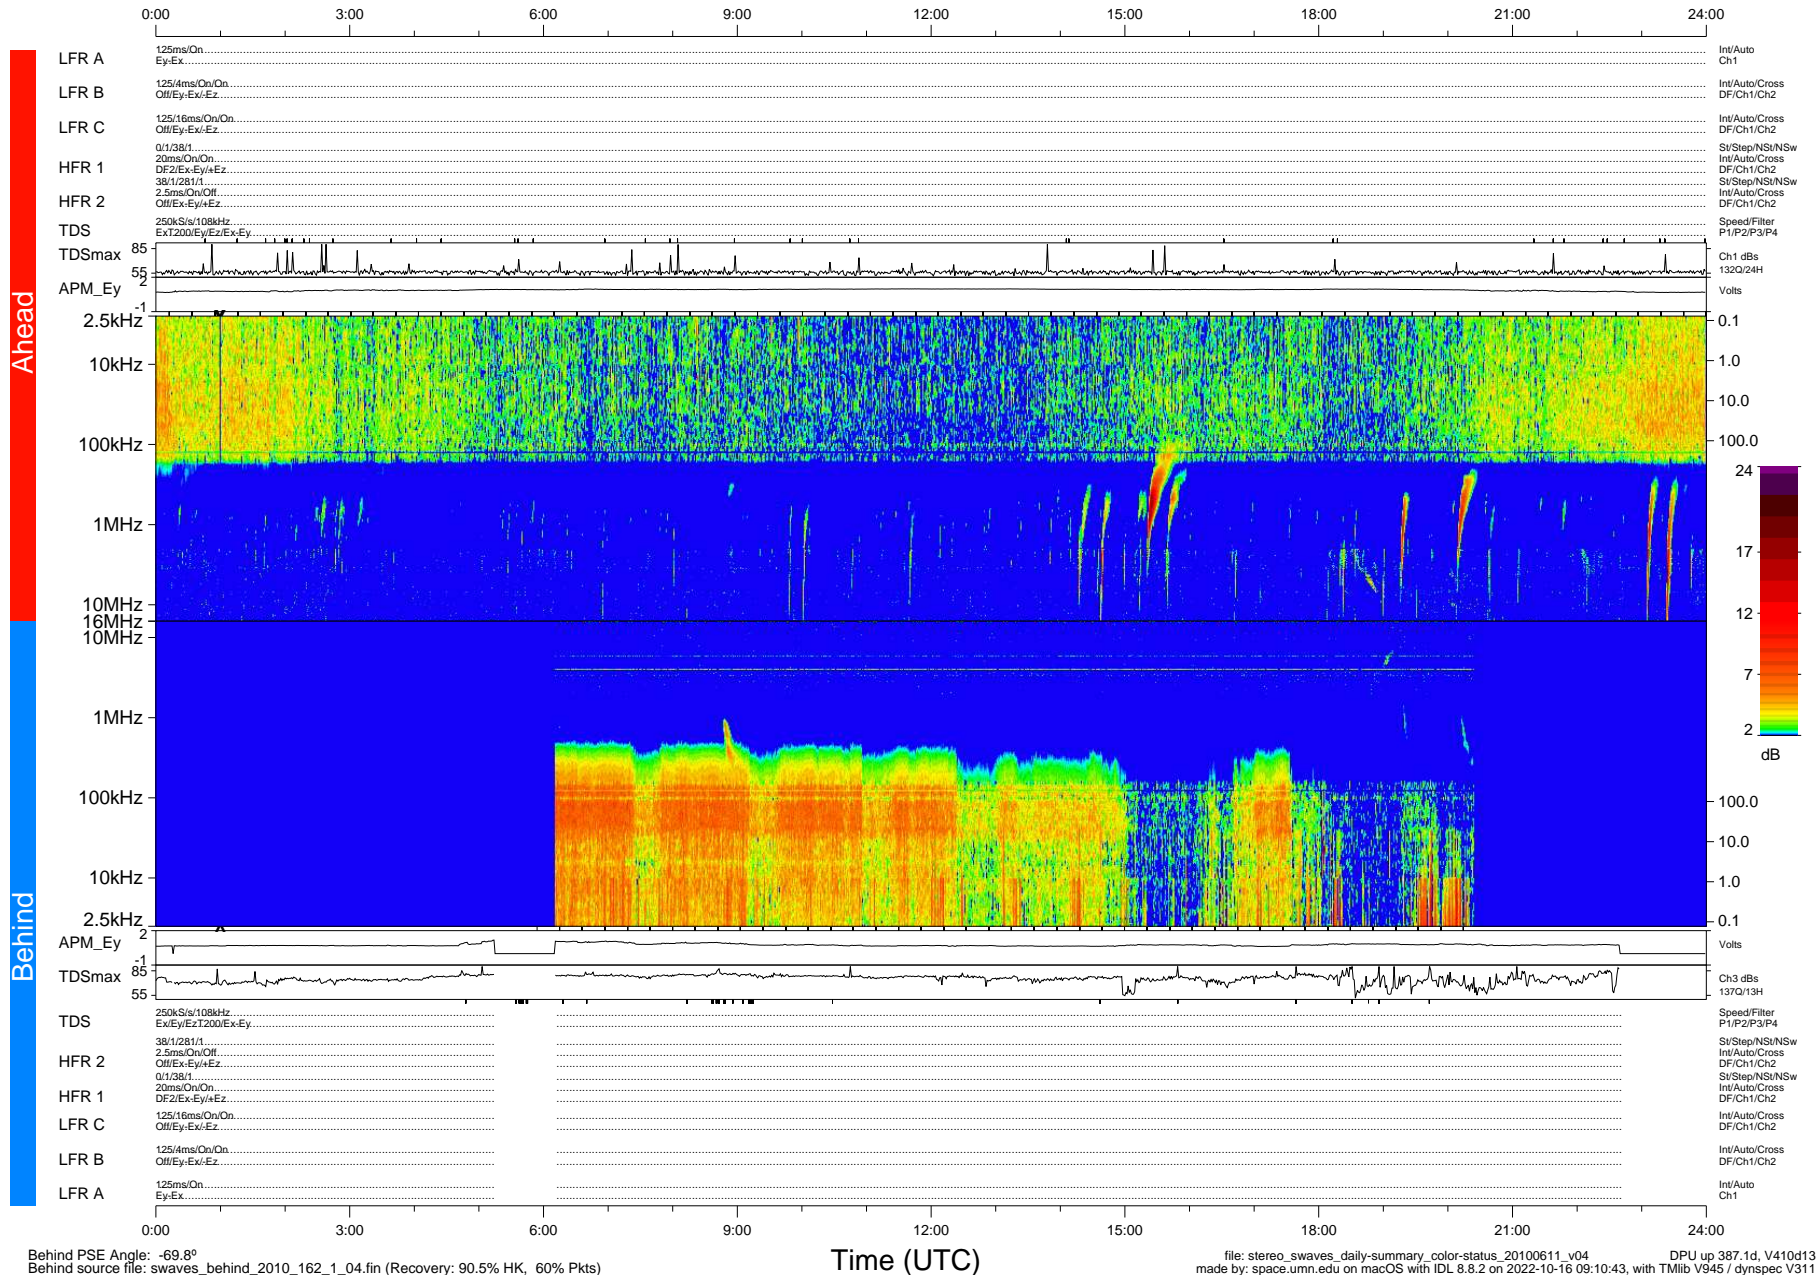

STEREO/WAVES Daily Summary - 11-Jun-2010 (DOY 162)

Ahead source file: swaves_ahead_2010_162_1_04.fin (Recovery: 100.0% HK, 85% Pkts)
Ahead PSE Angle: 73.4°

DPU up 311.4d, V410d12

Behind PSE Angle: -69.8°
Behind source file: swaves_behind_2010_162_1_04.fin (Recovery: 90.5% HK, 60% Pkts)