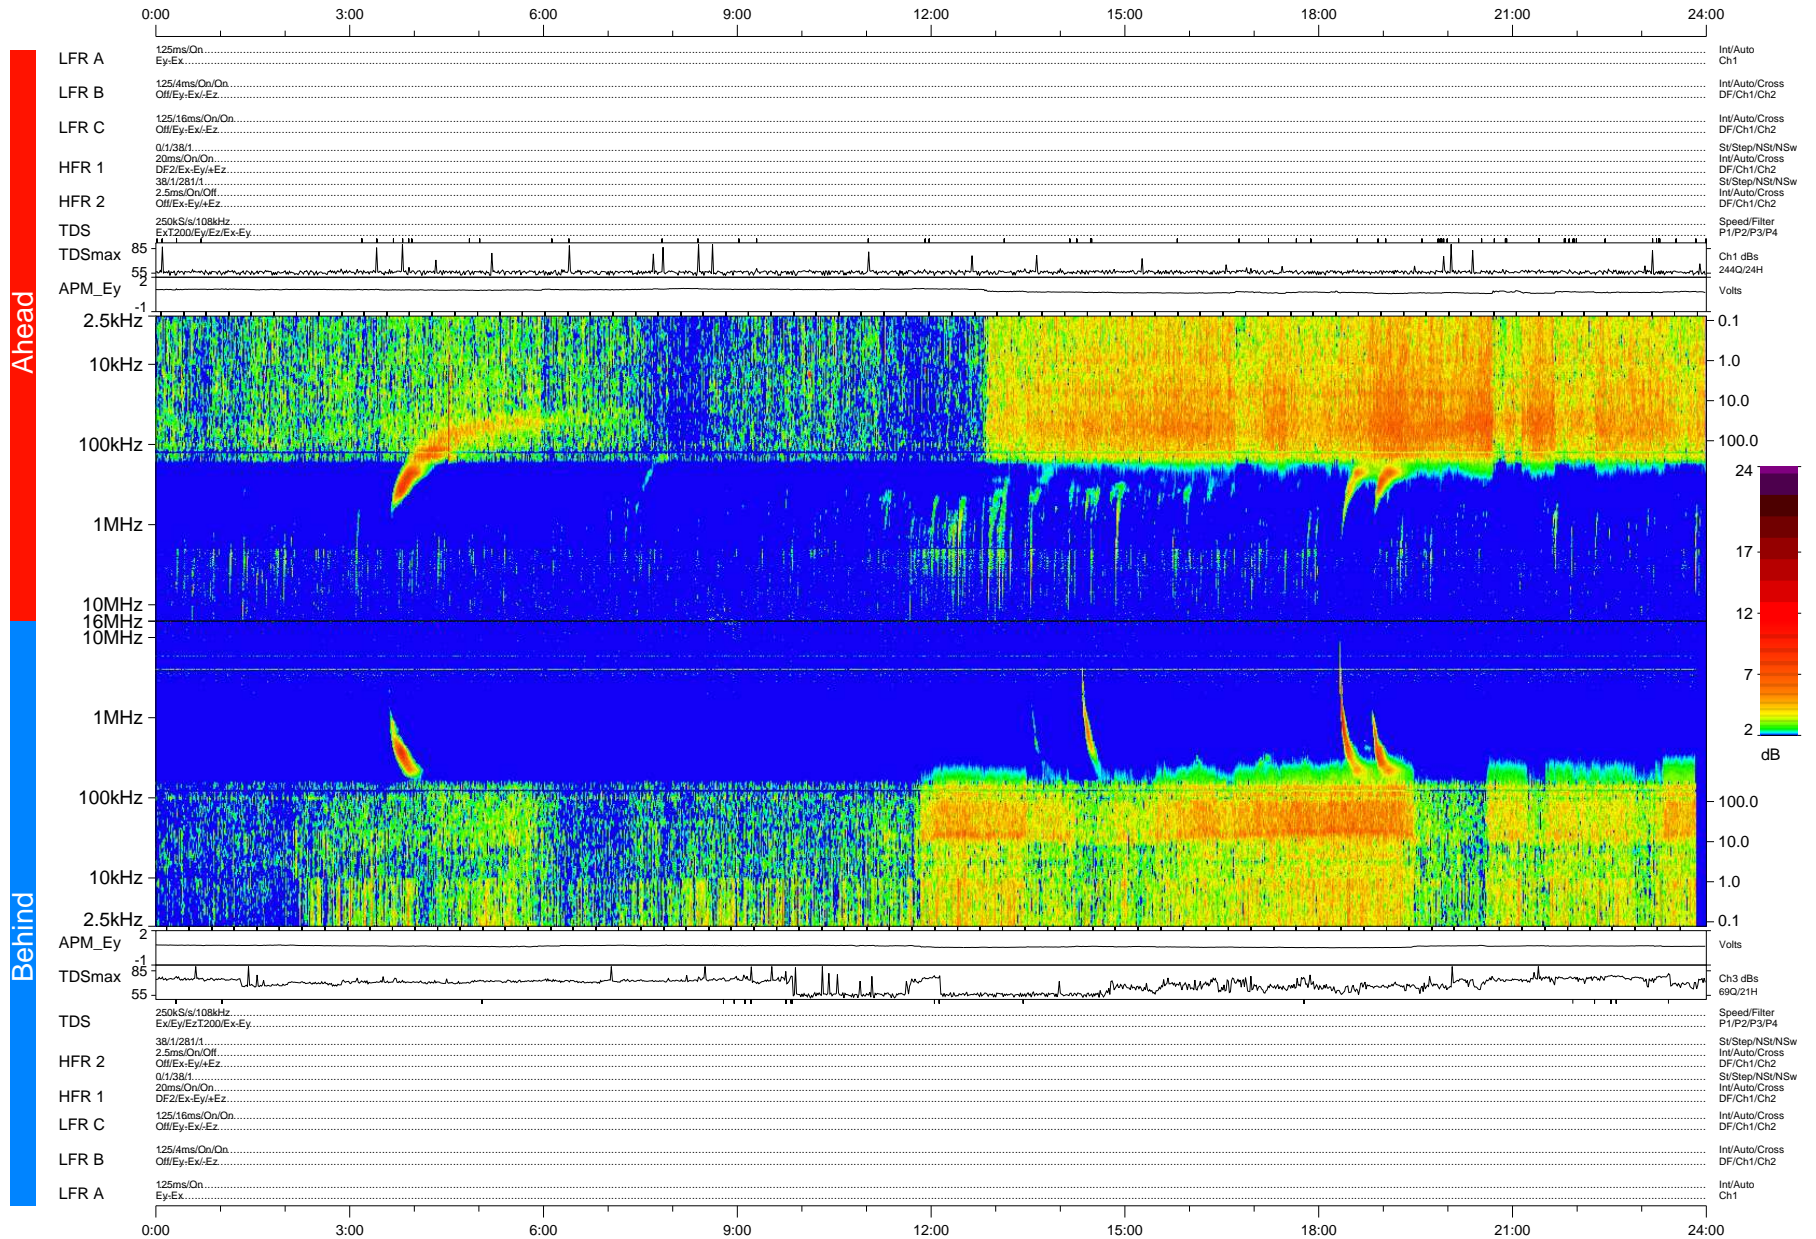

# STEREO/WAVES Daily Summary - 10-Jun-2010 (DOY 161)

Ahead source file: swaves\_ahead\_2010\_161\_1\_04.fin (Recovery: 100.0% HK, 102% Pkts)  
 Ahead PSE Angle: 73.3°

DPU up 310.4d, V410d12

Behind PSE Angle: -69.7°  
 Behind source file: swaves\_behind\_2010\_161\_1\_04.fin (Recovery: 100.0% HK, 75% Pkts)

Time (UTC)

file: stereo\_swaves\_daily-summary\_color-status\_20100610\_v04 DPU up 386.2d, V410d13  
 made by: space.umn.edu on macOS with IDL 8.8.2 on 2022-10-16 09:07:28, with TMLib V945 / dynspec V311