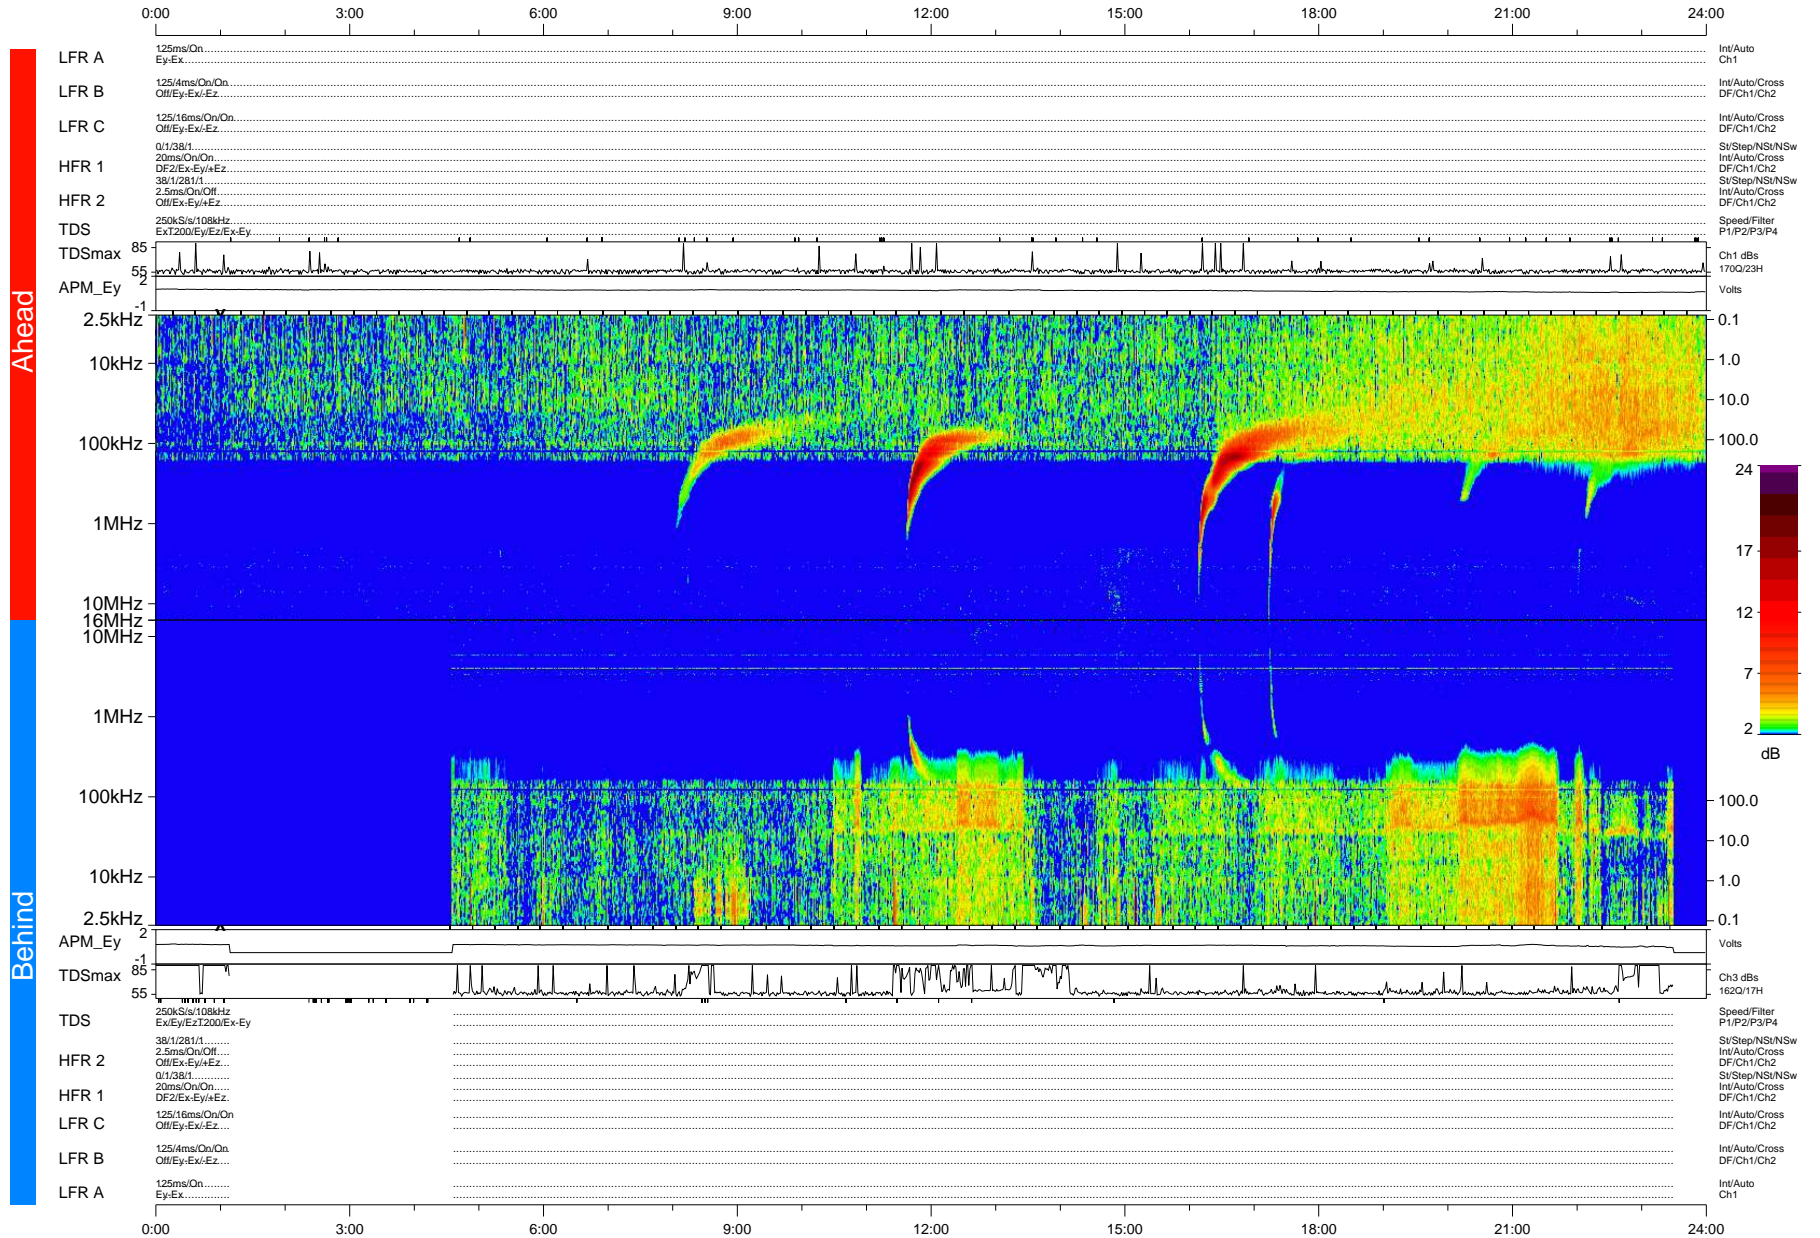

STEREO/WAVES Daily Summary - 07-Jun-2010 (DOY 158)

Ahead source file: swaves_ahead_2010_158_1_04.fin (Recovery: 100.0% HK, 90% Pkts)
 Ahead PSE Angle: 73.0°

DPU up 307.4d, V410d12

Behind PSE Angle: -69.8°
 Behind source file: swaves_behind_2010_158_1_04.fin (Recovery: 83.5% HK, 76% Pkts)

Time (UTC)

file: stereo_swaves_daily-summary_color-status_20100607_v04 DPU up 383.2d, V410d13
 made by: space.umn.edu on macOS with IDL 8.8.2 on 2022-10-16 08:57:40, with Tlib V945 / dynspec V311