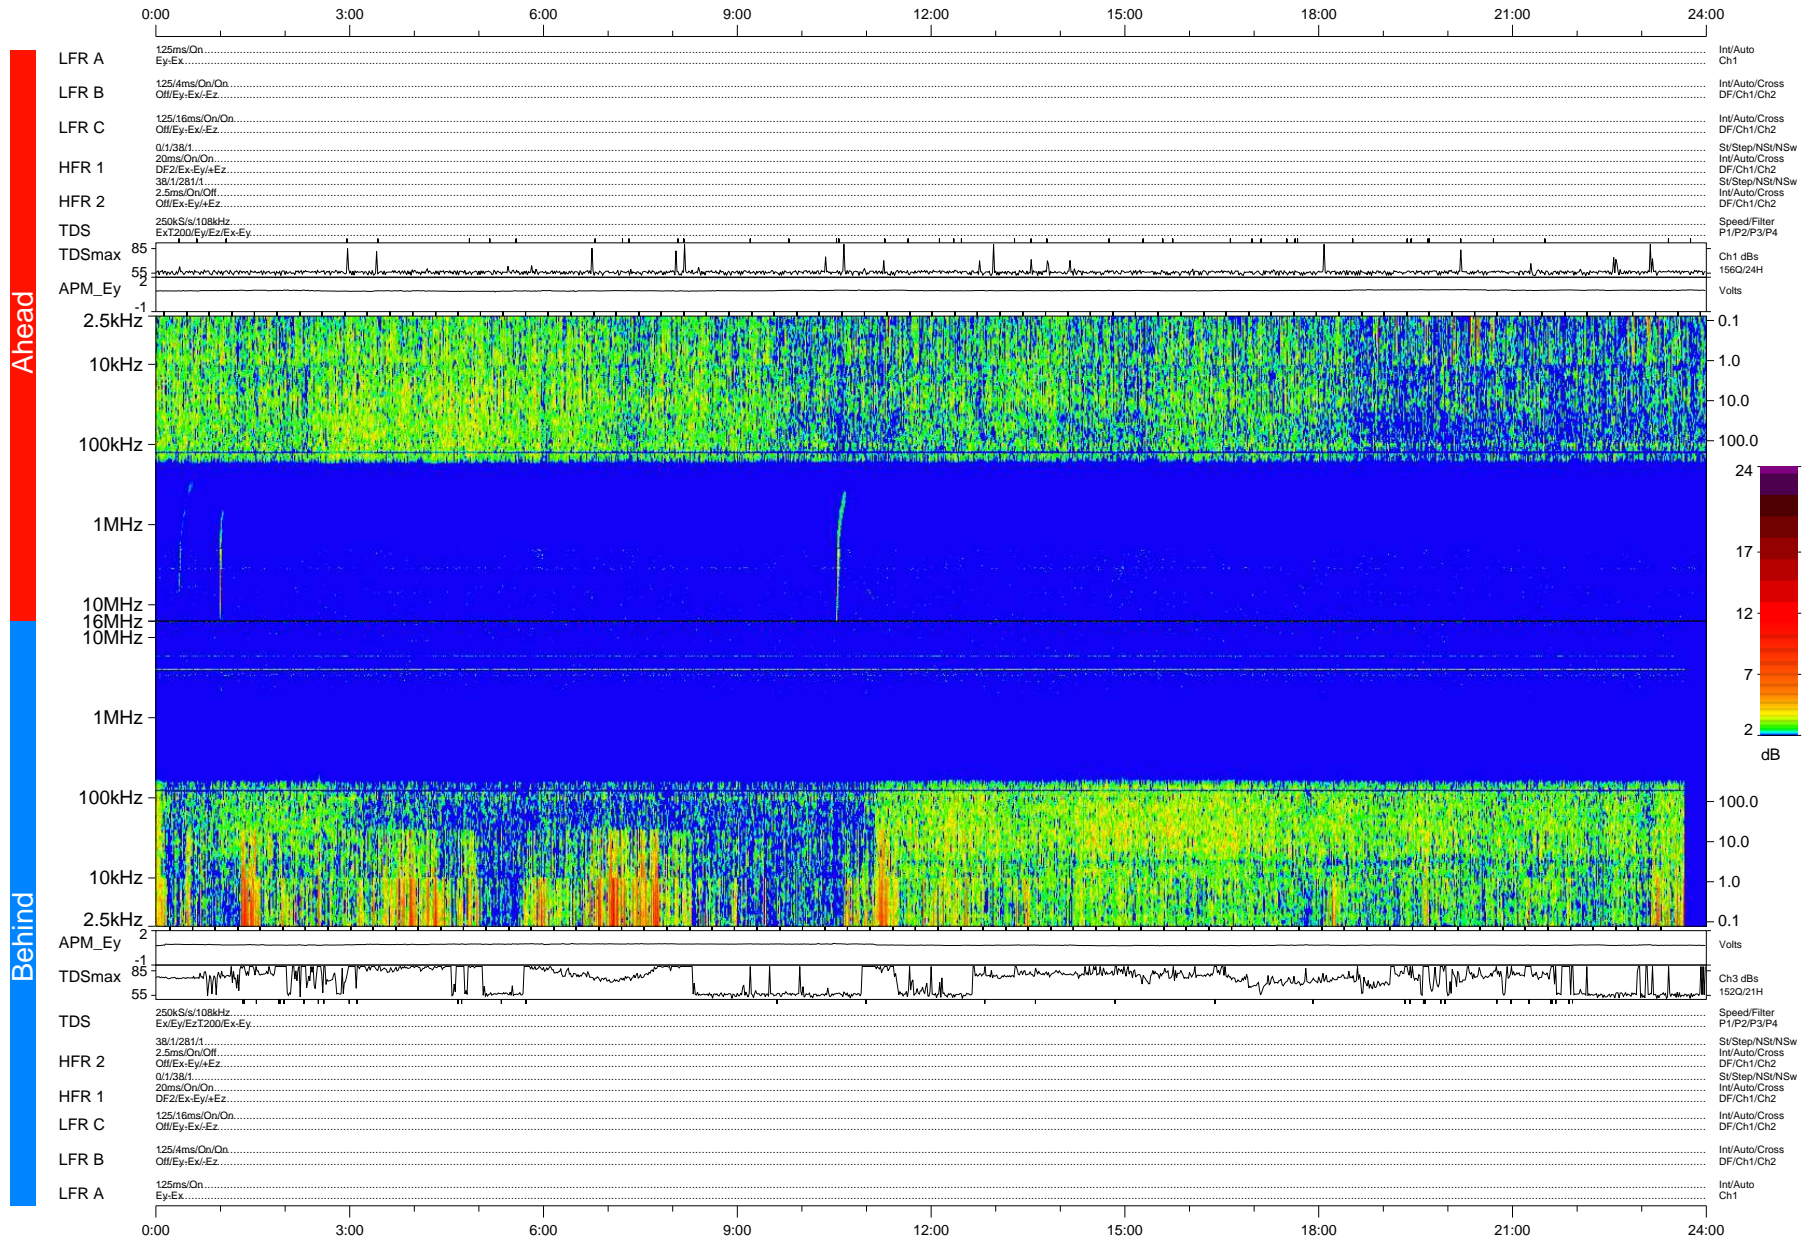

# STEREO/WAVES Daily Summary - 06-Jun-2010 (DOY 157)

Ahead source file: swaves\_ahead\_2010\_157\_1\_04.fin (Recovery: 100.0% HK, 89% Pkts)  
 Ahead PSE Angle: 72.9°

DPU up 306.4d, V410d12

Behind PSE Angle: -69.8°  
 Behind source file: swaves\_behind\_2010\_157\_1\_04.fin (Recovery: 100.0% HK, 87% Pkts)

Time (UTC)

file: stereo\_swaves\_daily-summary\_color-status\_20100606\_v04 DPU up 382.2d, V410d13  
 made by: space.umn.edu on macOS with IDL 8.8.2 on 2022-10-16 08:54:24, with Tmlib V945 / dynspec V311