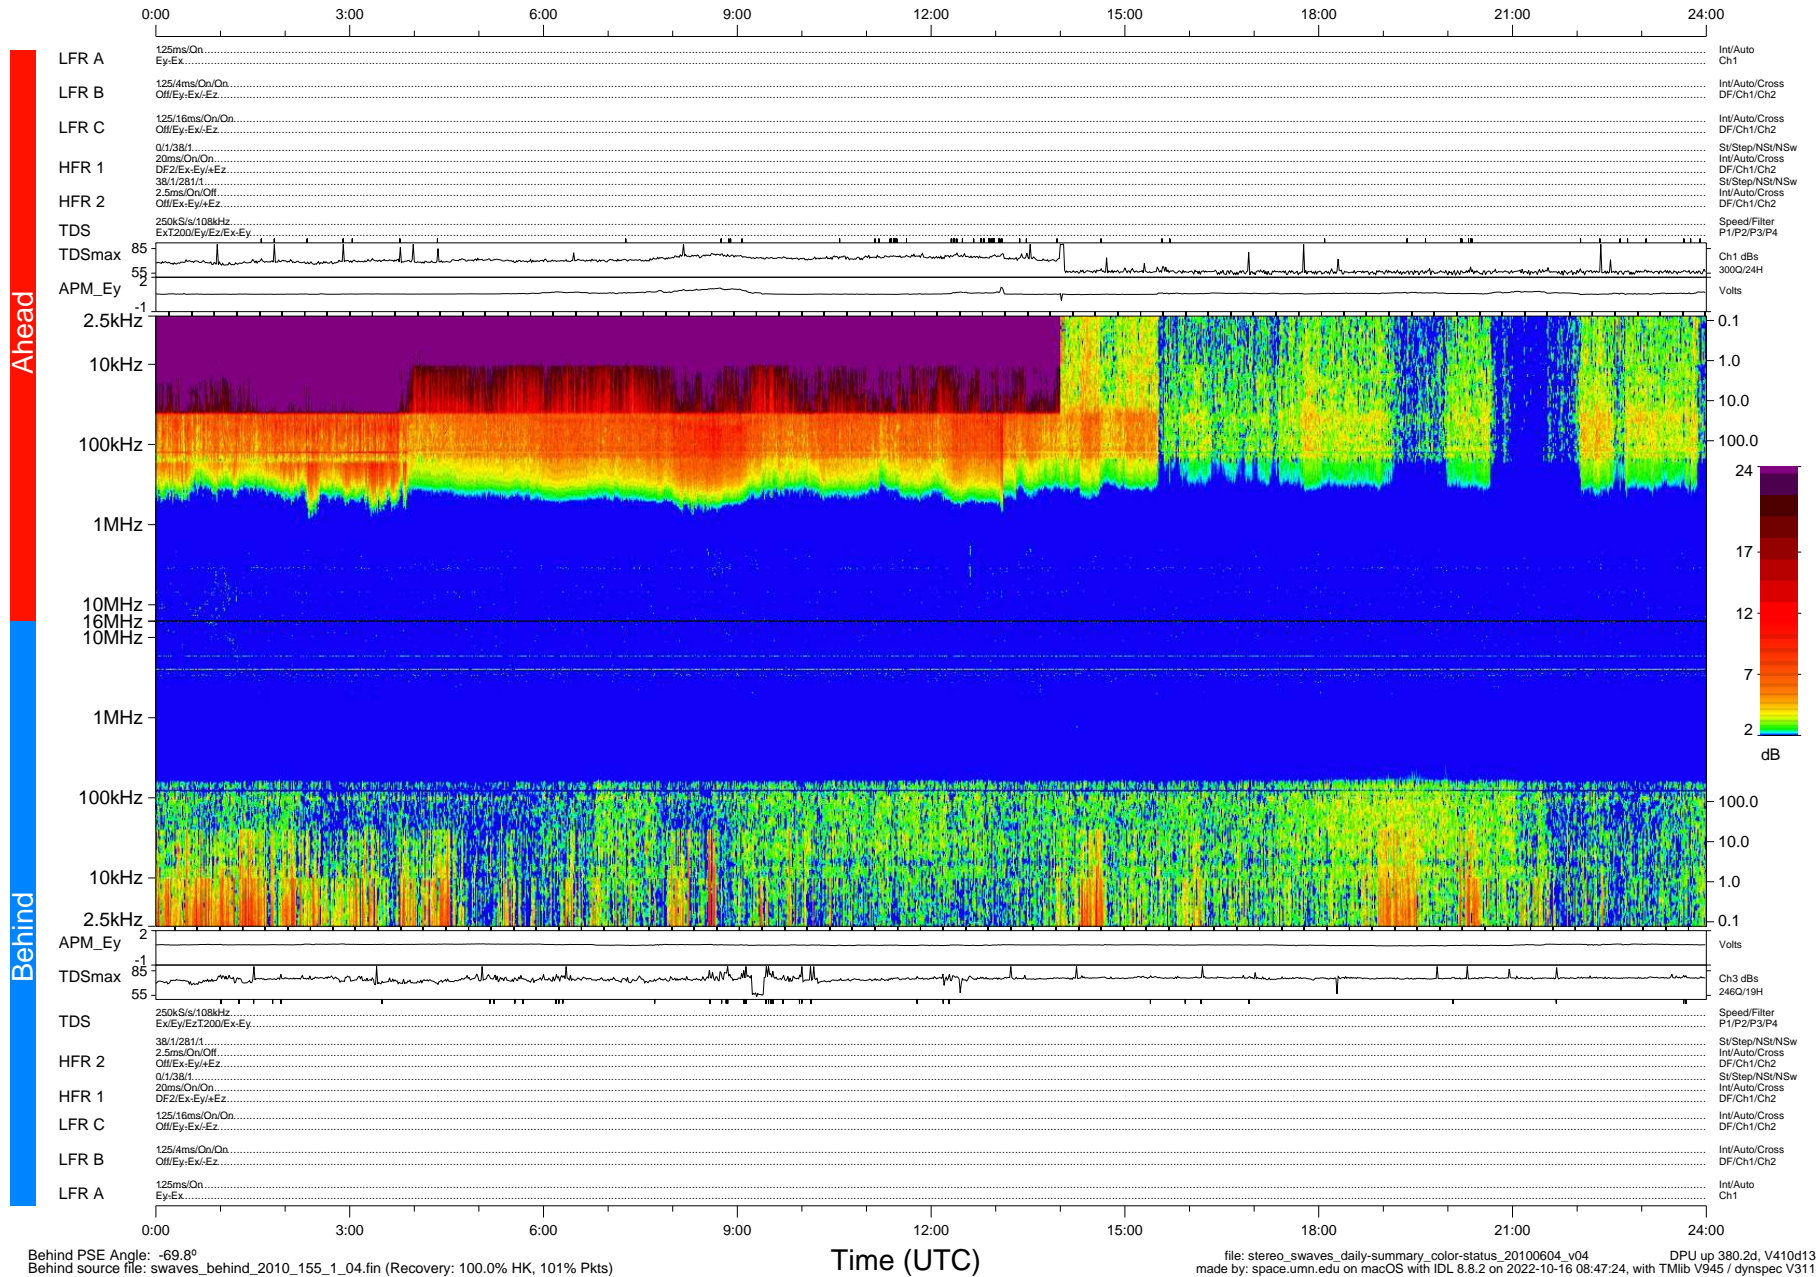

STEREO/WAVES Daily Summary - 04-Jun-2010 (DOY 155)

Ahead source file: swaves_ahead_2010_155_1_04.fin (Recovery: 100.0% HK, 110% Pkts)
Ahead PSE Angle: 72.7°

DPU up 304.4d, V410d12

Behind PSE Angle: -69.8°
Behind source file: swaves_behind_2010_155_1_04.fin (Recovery: 100.0% HK, 101% Pkts)

Time (UTC)