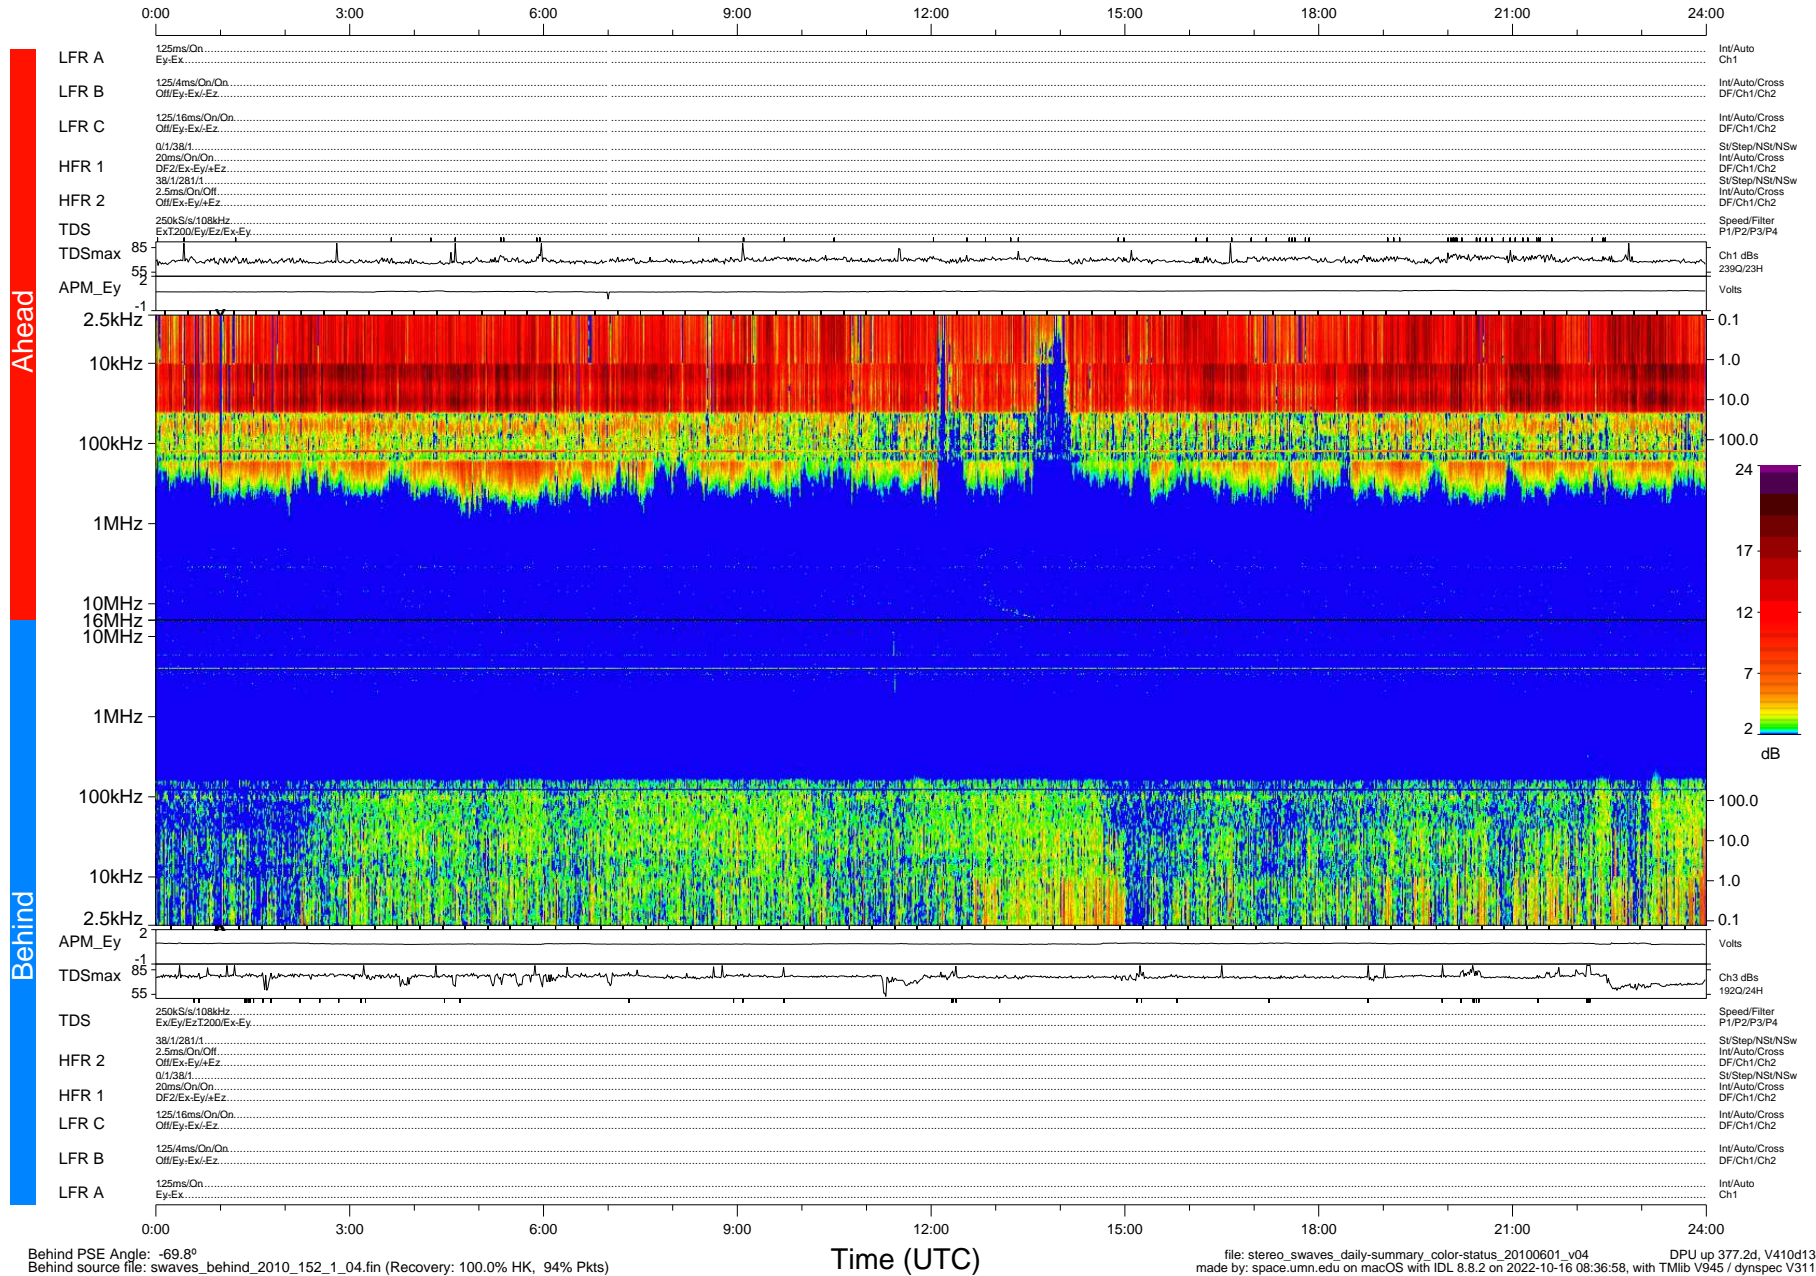

STEREO/WAVES Daily Summary - 01-Jun-2010 (DOY 152)

Ahead source file: swaves_ahead_2010_152_1_04.fin (Recovery: 99.9% HK, 101% Pkts)
Ahead PSE Angle: 72.4°

DPU up 301.4d, V410d12

Behind PSE Angle: -69.8°
Behind source file: swaves_behind_2010_152_1_04.fin (Recovery: 100.0% HK, 94% Pkts)

Time (UTC)