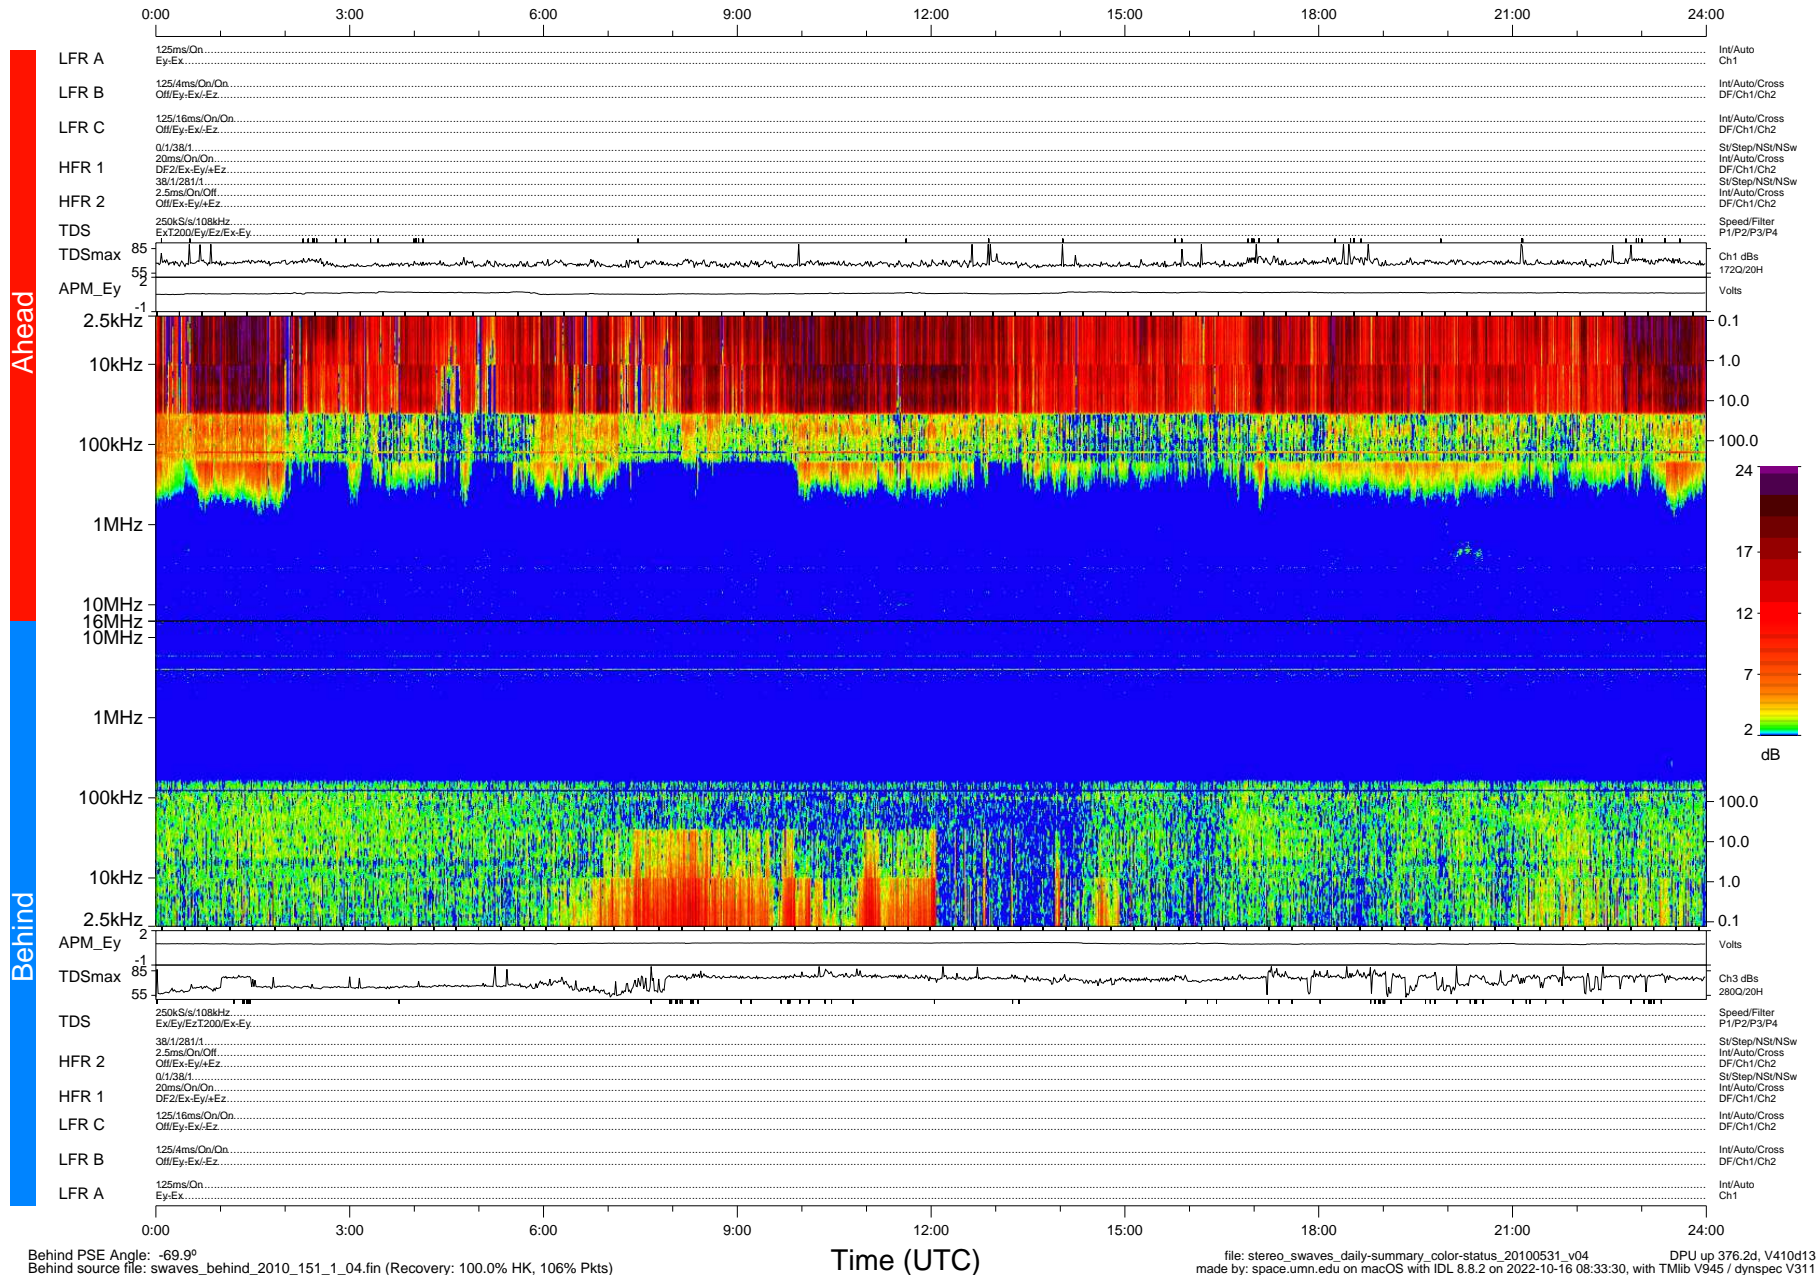

STEREO/WAVES Daily Summary - 31-May-2010 (DOY 151)

Ahead source file: swaves_ahead_2010_151_1_04.fin (Recovery: 100.0% HK, 90% Pkts)
Ahead PSE Angle: 72.3°

DPU up 300.4d, V410d12

Behind PSE Angle: -69.9°
Behind source file: swaves_behind_2010_151_1_04.fin (Recovery: 100.0% HK, 106% Pkts)

Time (UTC)