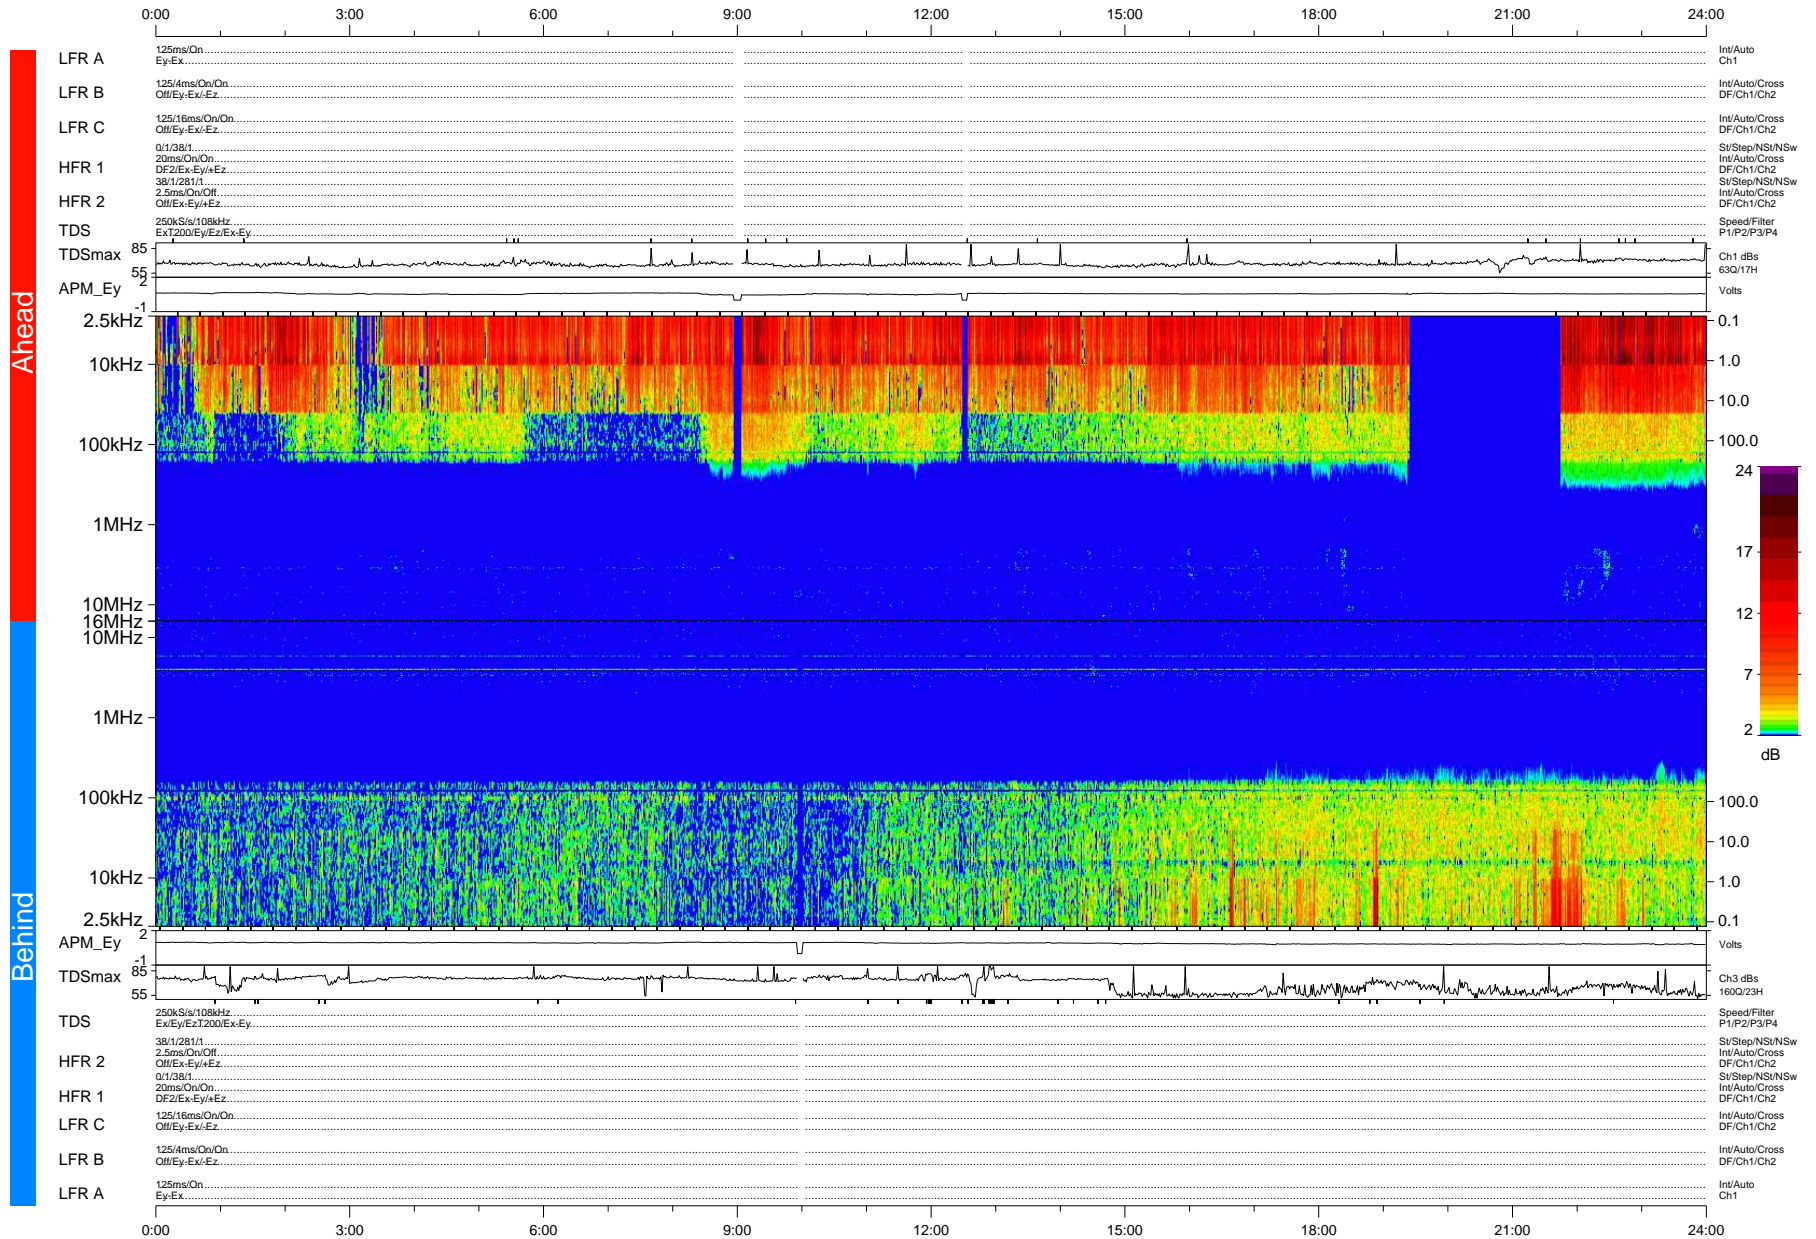

STEREO/WAVES Daily Summary - 29-May-2010 (DOY 149)

Ahead source file: swaves_ahead_2010_149_1_04.fin (Recovery: 99.2% HK, 68% Pkts)
Ahead PSE Angle: 72.2°

DPU up 298.4d, V410d12

Behind PSE Angle: -69.8°
Behind source file: swaves_behind_2010_149_1_04.fin (Recovery: 99.7% HK, 89% Pkts)

Time (UTC)