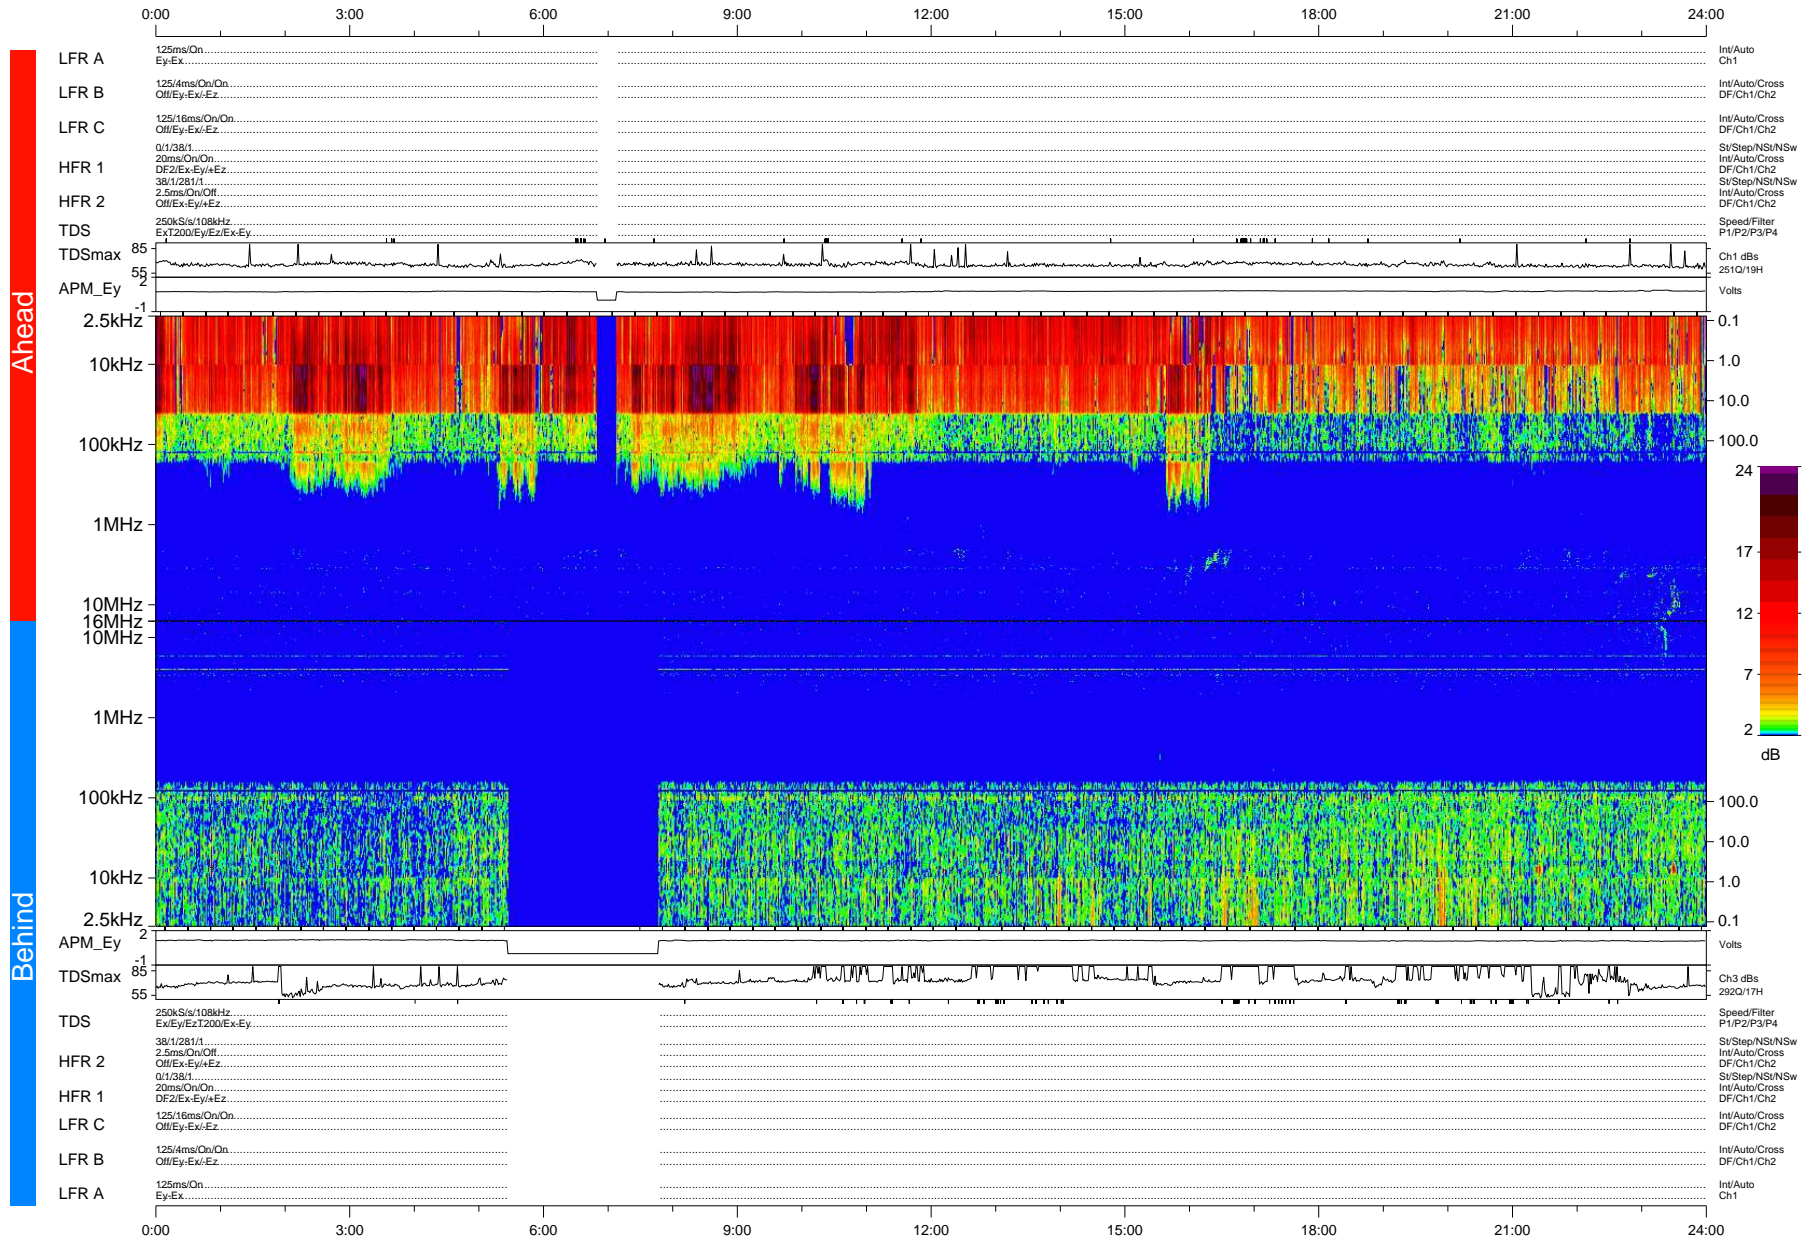

STEREO/WAVES Daily Summary - 27-May-2010 (DOY 147)

Ahead source file: swaves_ahead_2010_147_1_04.fin (Recovery: 98.8% HK, 101% Pkts)
Ahead PSE Angle: 72.0°

DPU up 296.4d, V410d12

Behind PSE Angle: -69.9°
Behind source file: swaves_behind_2010_147_1_04.fin (Recovery: 90.3% HK, 102% Pkts)

Time (UTC)