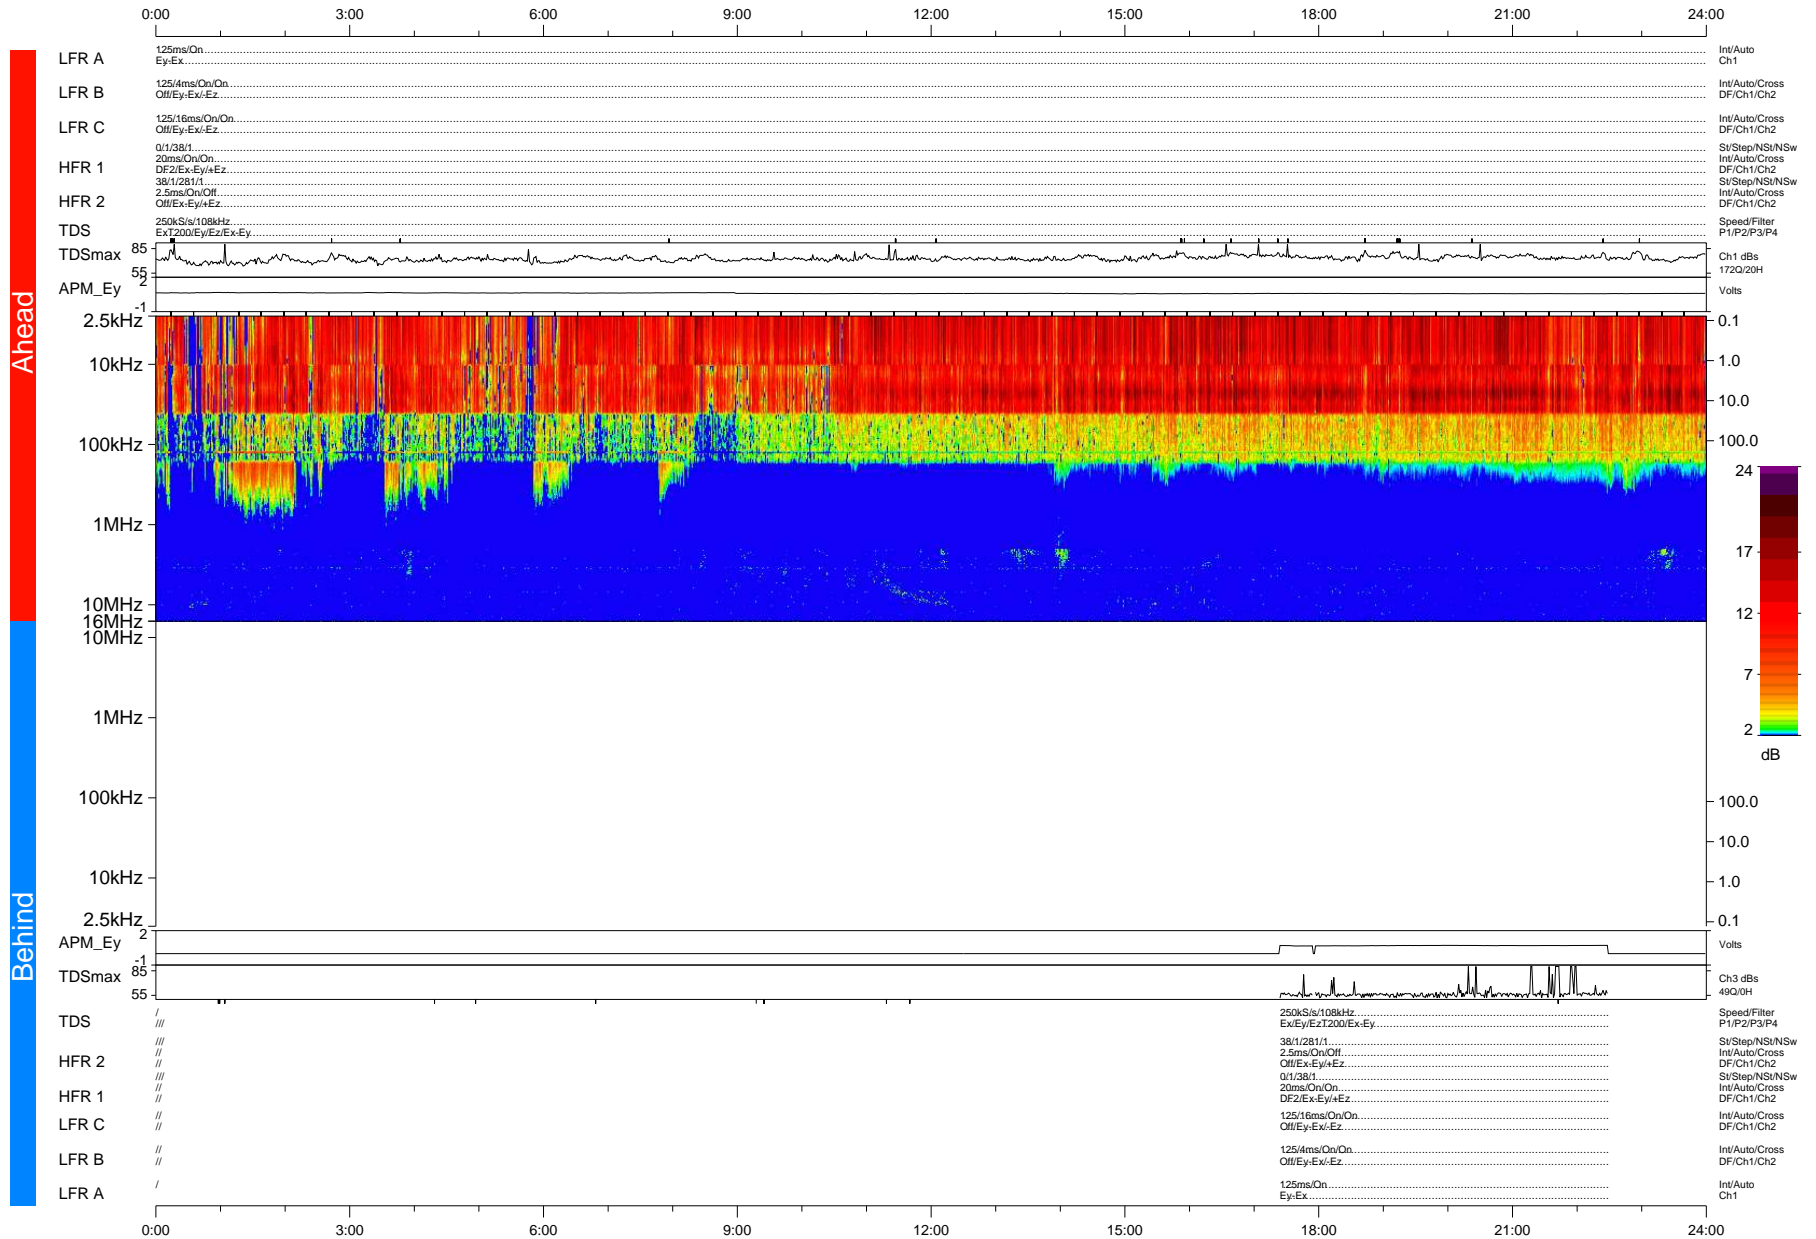

# STEREO/WAVES Daily Summary - 23-May-2010 (DOY 143)

Ahead source file: swaves\_ahead\_2010\_143\_1\_04.fin (Recovery: 100.0% HK, 90% Pkts)  
 Ahead PSE Angle: 71.5°

DPU up 292.4d, V410d12

Behind PSE Angle: -70.0°  
 Behind source file: swaves\_behind\_2010\_143\_1\_04.fin (Recovery: 21.0% HK, 9% Pkts)

Time (UTC)

file: stereo\_swaves\_daily-summary\_color-status\_20100523\_v04 DPU up 368.1d, V410d13  
 made by: space.umn.edu on macOS with IDL 8.8.2 on 2022-10-16 08:07:32, with Tmlib V945 / dynspec V311