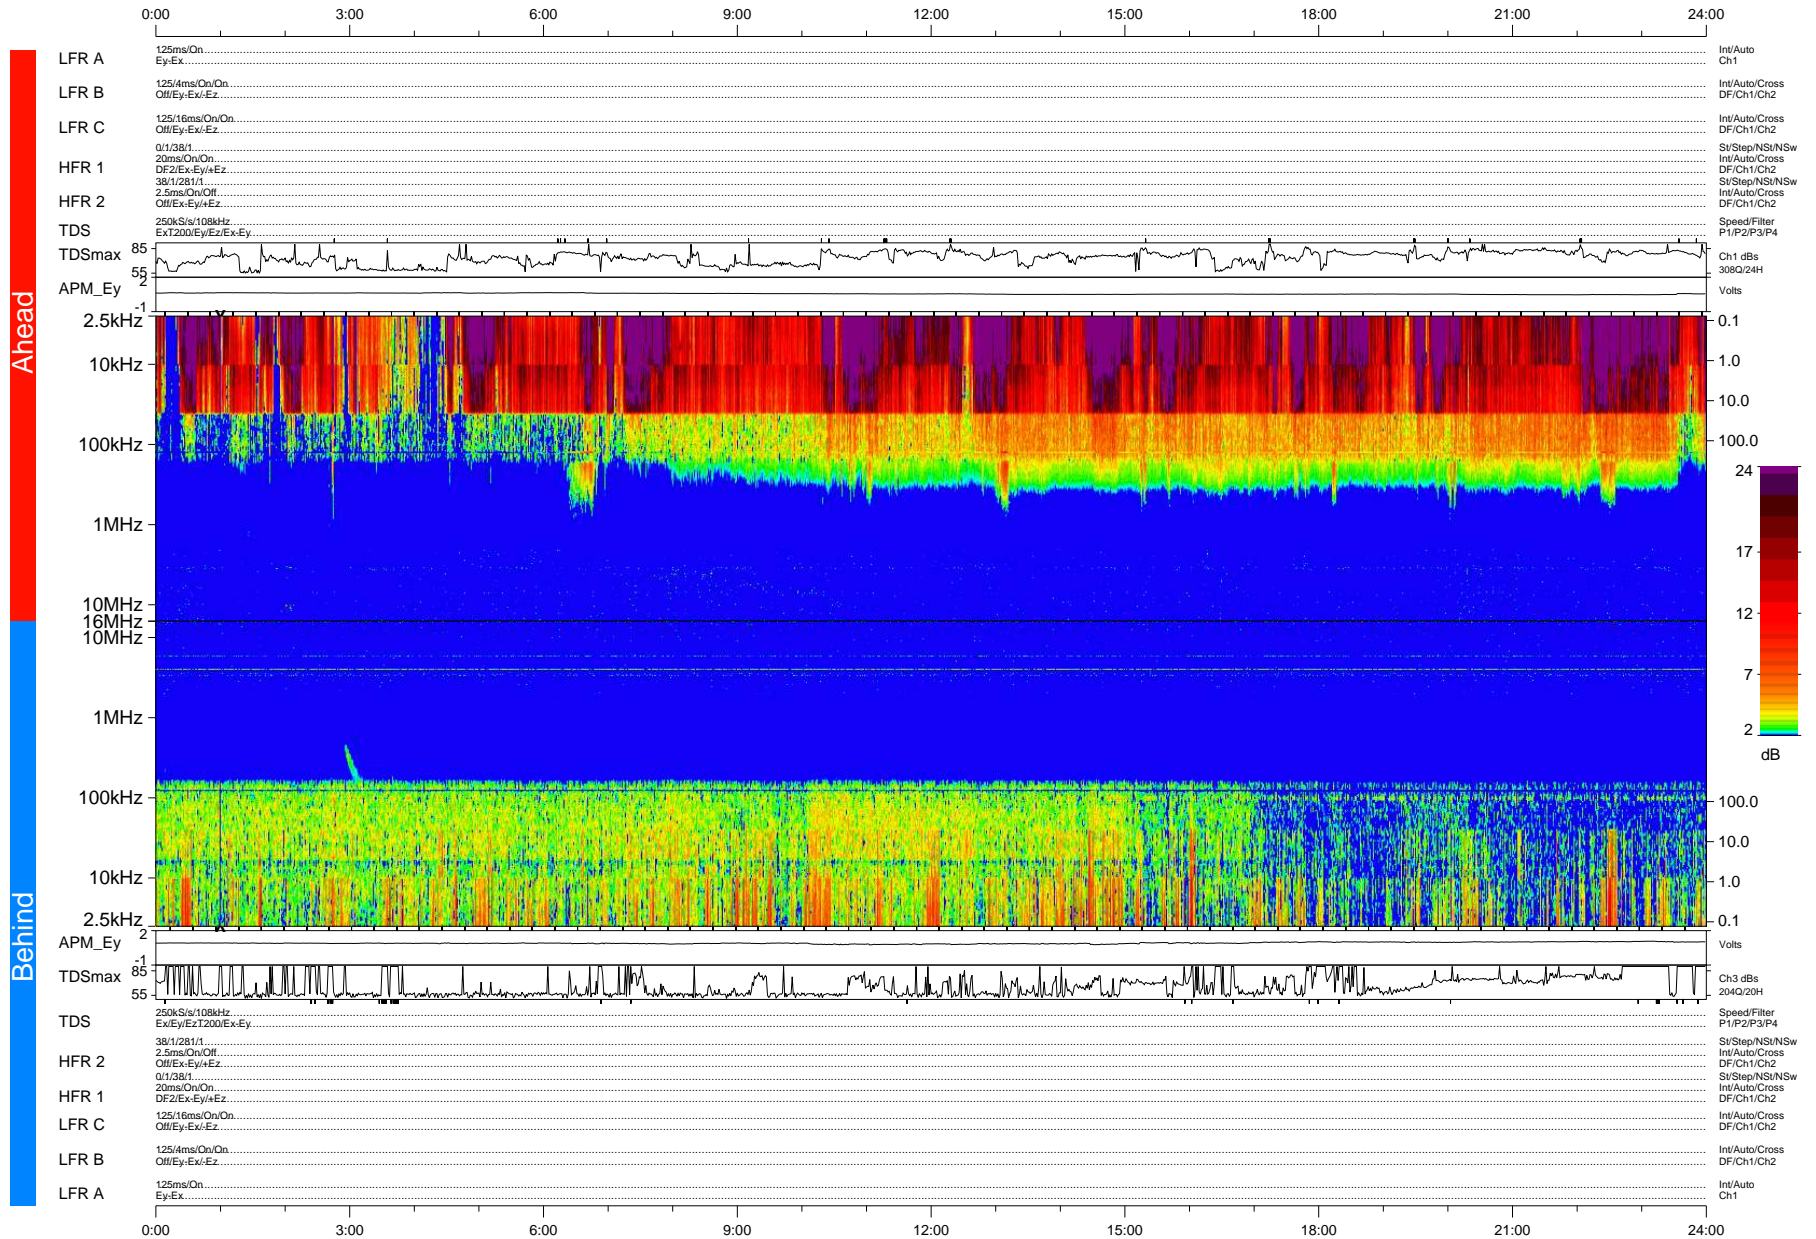

STEREO/WAVES Daily Summary - 18-May-2010 (DOY 138)

Ahead source file: swaves_ahead_2010_138_1_04.fin (Recovery: 100.0% HK, 111% Pkts)
Ahead PSE Angle: 71.0°

DPU up 287.4d, V410d12

Behind PSE Angle: -70.1°
Behind source file: swaves_behind_2010_138_1_04.fin (Recovery: 100.0% HK, 95% Pkts)

Time (UTC)