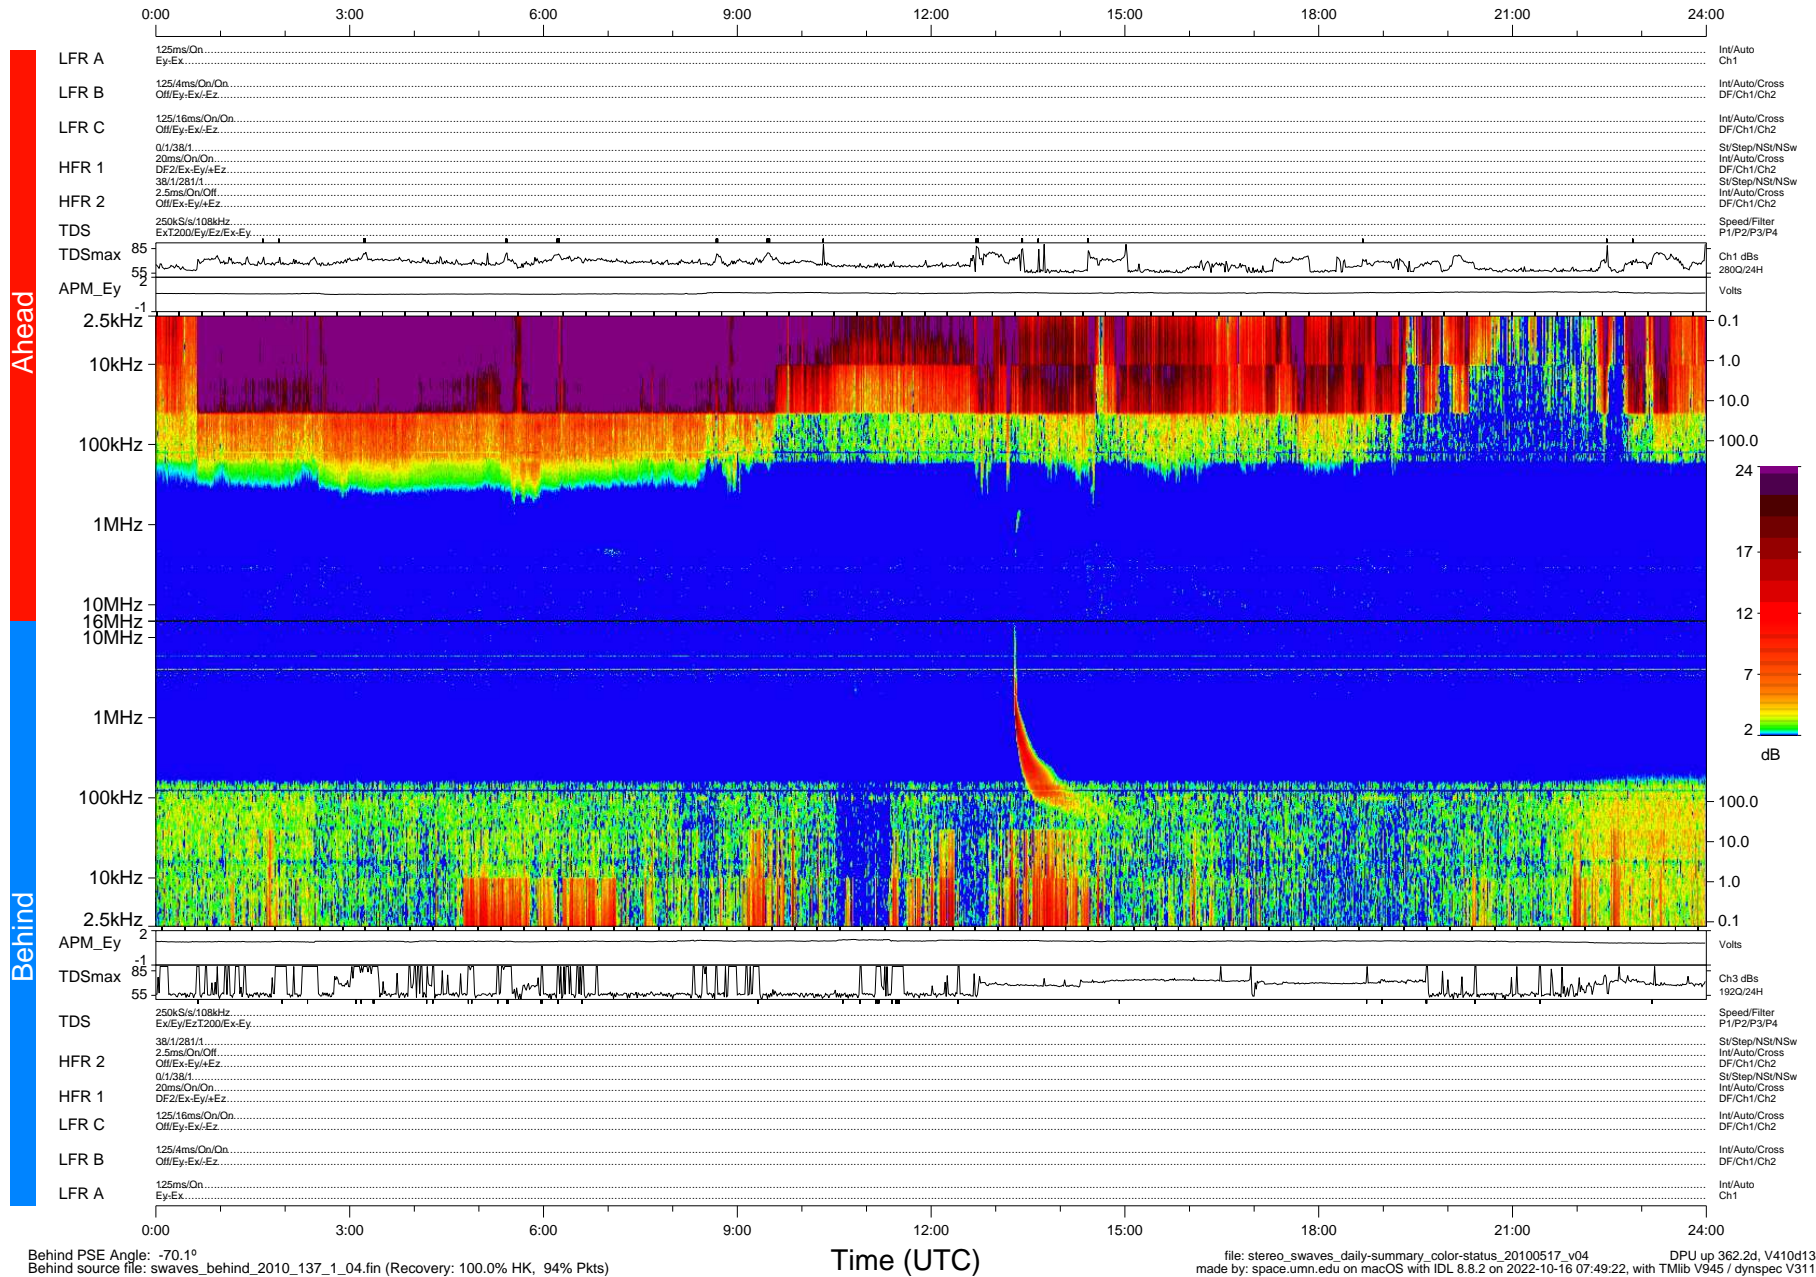

STEREO/WAVES Daily Summary - 17-May-2010 (DOY 137)

Ahead source file: swaves_ahead_2010_137_1_04.fin (Recovery: 100.0% HK, 107% Pkts)
Ahead PSE Angle: 71.0°

DPU up 286.4d, V410d12

Behind PSE Angle: -70.1°
Behind source file: swaves_behind_2010_137_1_04.fin (Recovery: 100.0% HK, 94% Pkts)

Time (UTC)