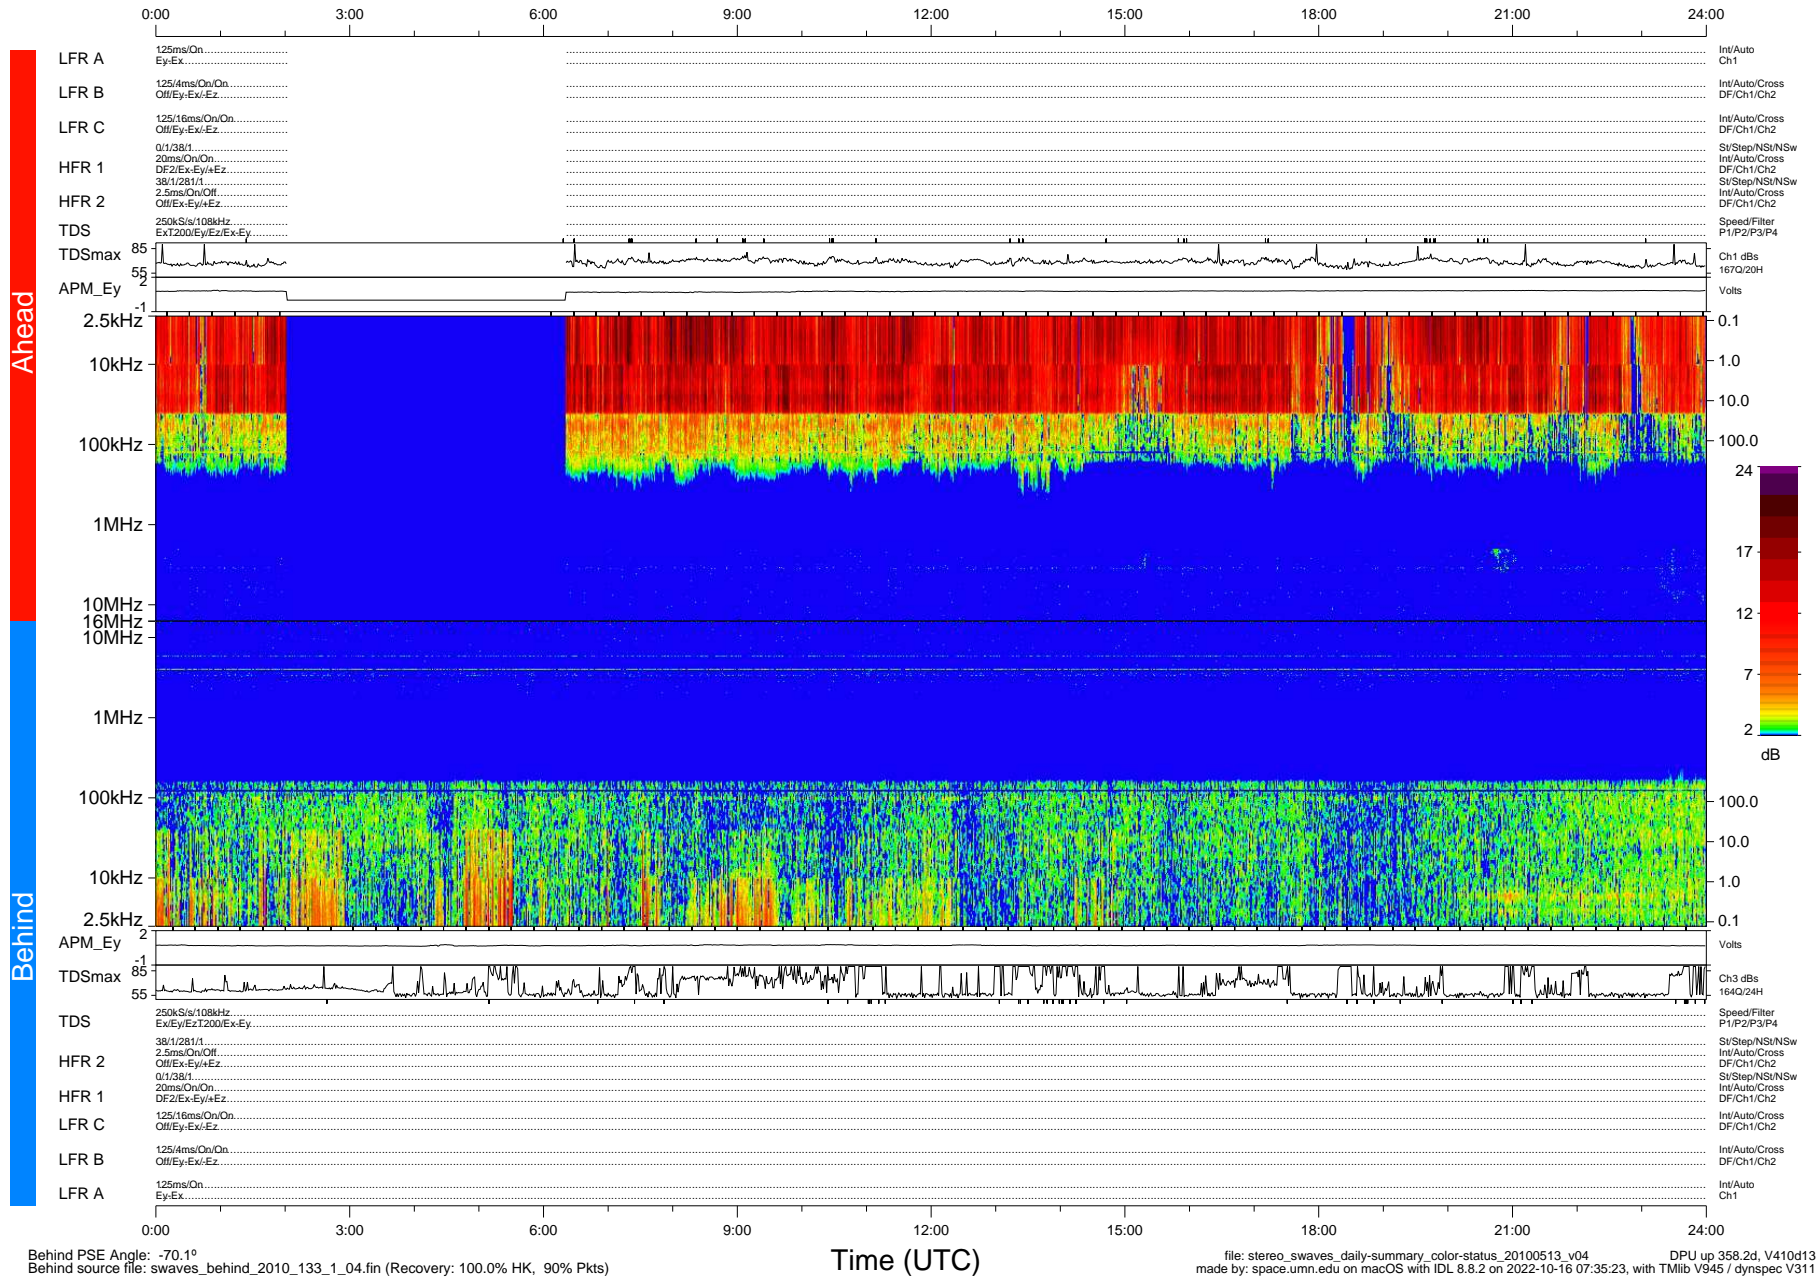

STEREO/WAVES Daily Summary - 13-May-2010 (DOY 133)

Ahead source file: swaves_ahead_2010_133_1_04.fin (Recovery: 82.0% HK, 79% Pkts)
Ahead PSE Angle: 70.7°

DPU up 282.4d, V410d12

Behind PSE Angle: -70.1°
Behind source file: swaves_behind_2010_133_1_04.fin (Recovery: 100.0% HK, 90% Pkts)

Time (UTC)