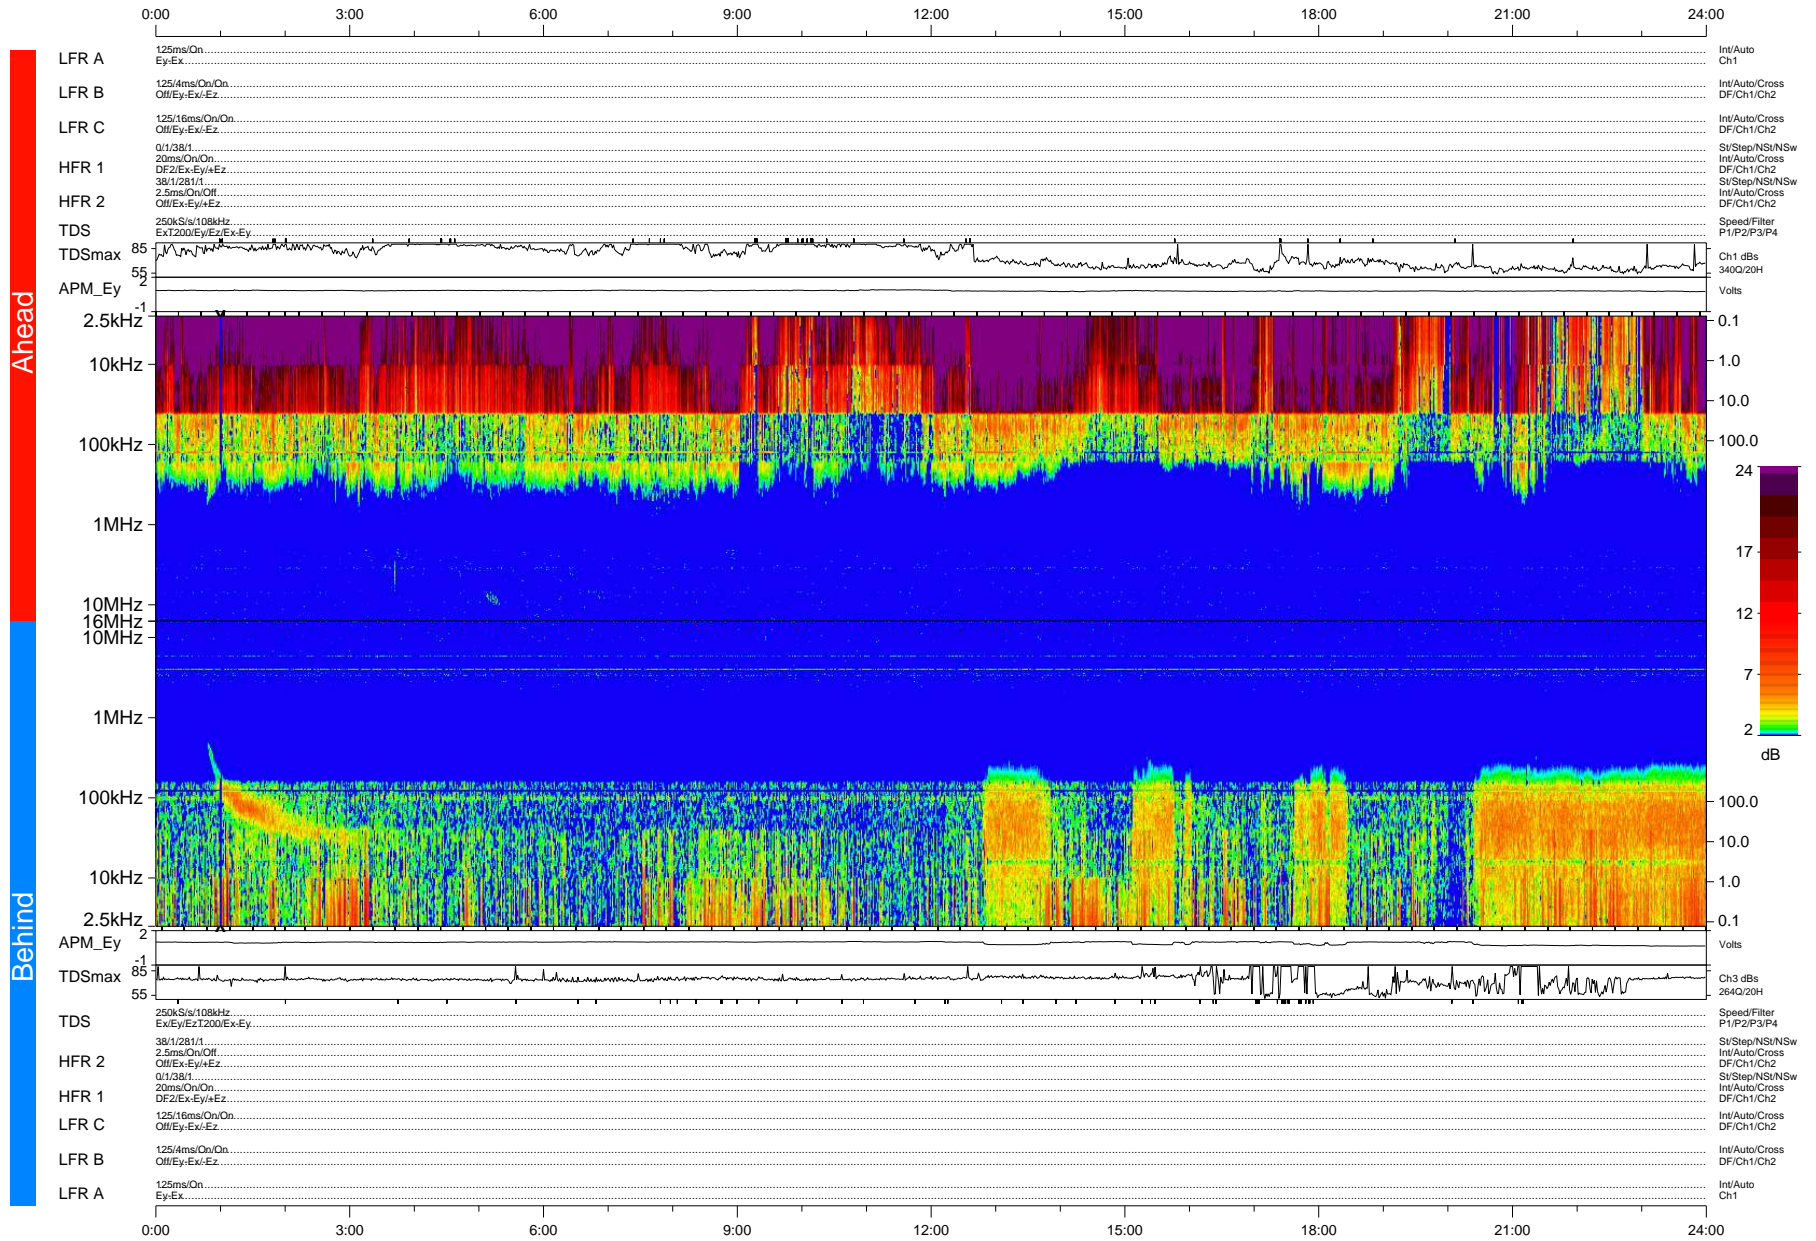

STEREO/WAVES Daily Summary - 10-May-2010 (DOY 130)

Ahead source file: swaves_ahead_2010_130_1_04.fin (Recovery: 100.0% HK, 115% Pkts)
Ahead PSE Angle: 70.4°

DPU up 279.4d, V410d12

Behind PSE Angle: -70.2°
Behind source file: swaves_behind_2010_130_1_04.fin (Recovery: 100.0% HK, 103% Pkts)

Time (UTC)