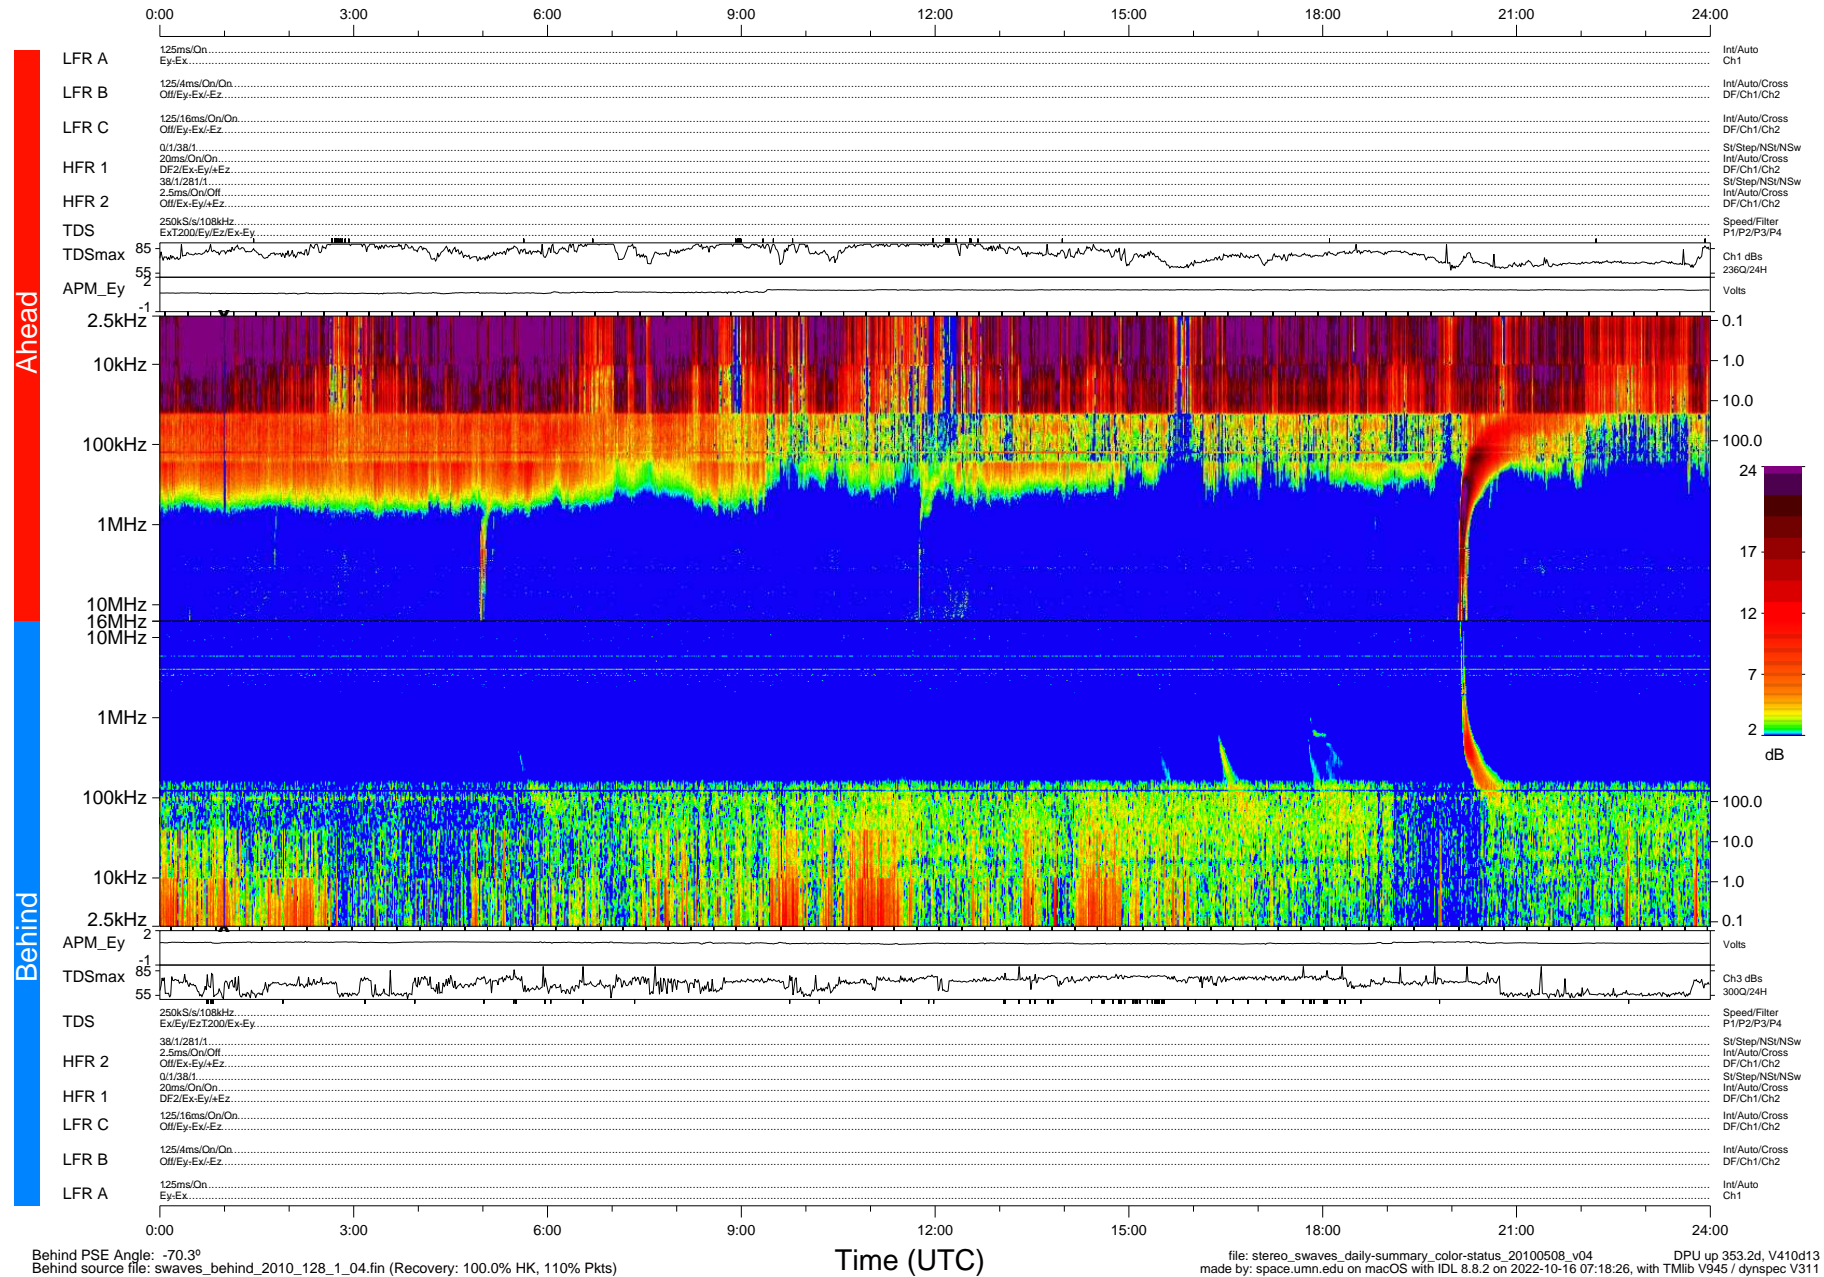

# STEREO/WAVES Daily Summary - 08-May-2010 (DOY 128)

Ahead source file: swaves\_ahead\_2010\_128\_1\_04.fin (Recovery: 100.0% HK, 100% Pkts)  
 Ahead PSE Angle: 70.2°

DPU up 277.4d, V410d12

Behind PSE Angle: -70.3°  
 Behind source file: swaves\_behind\_2010\_128\_1\_04.fin (Recovery: 100.0% HK, 110% Pkts)