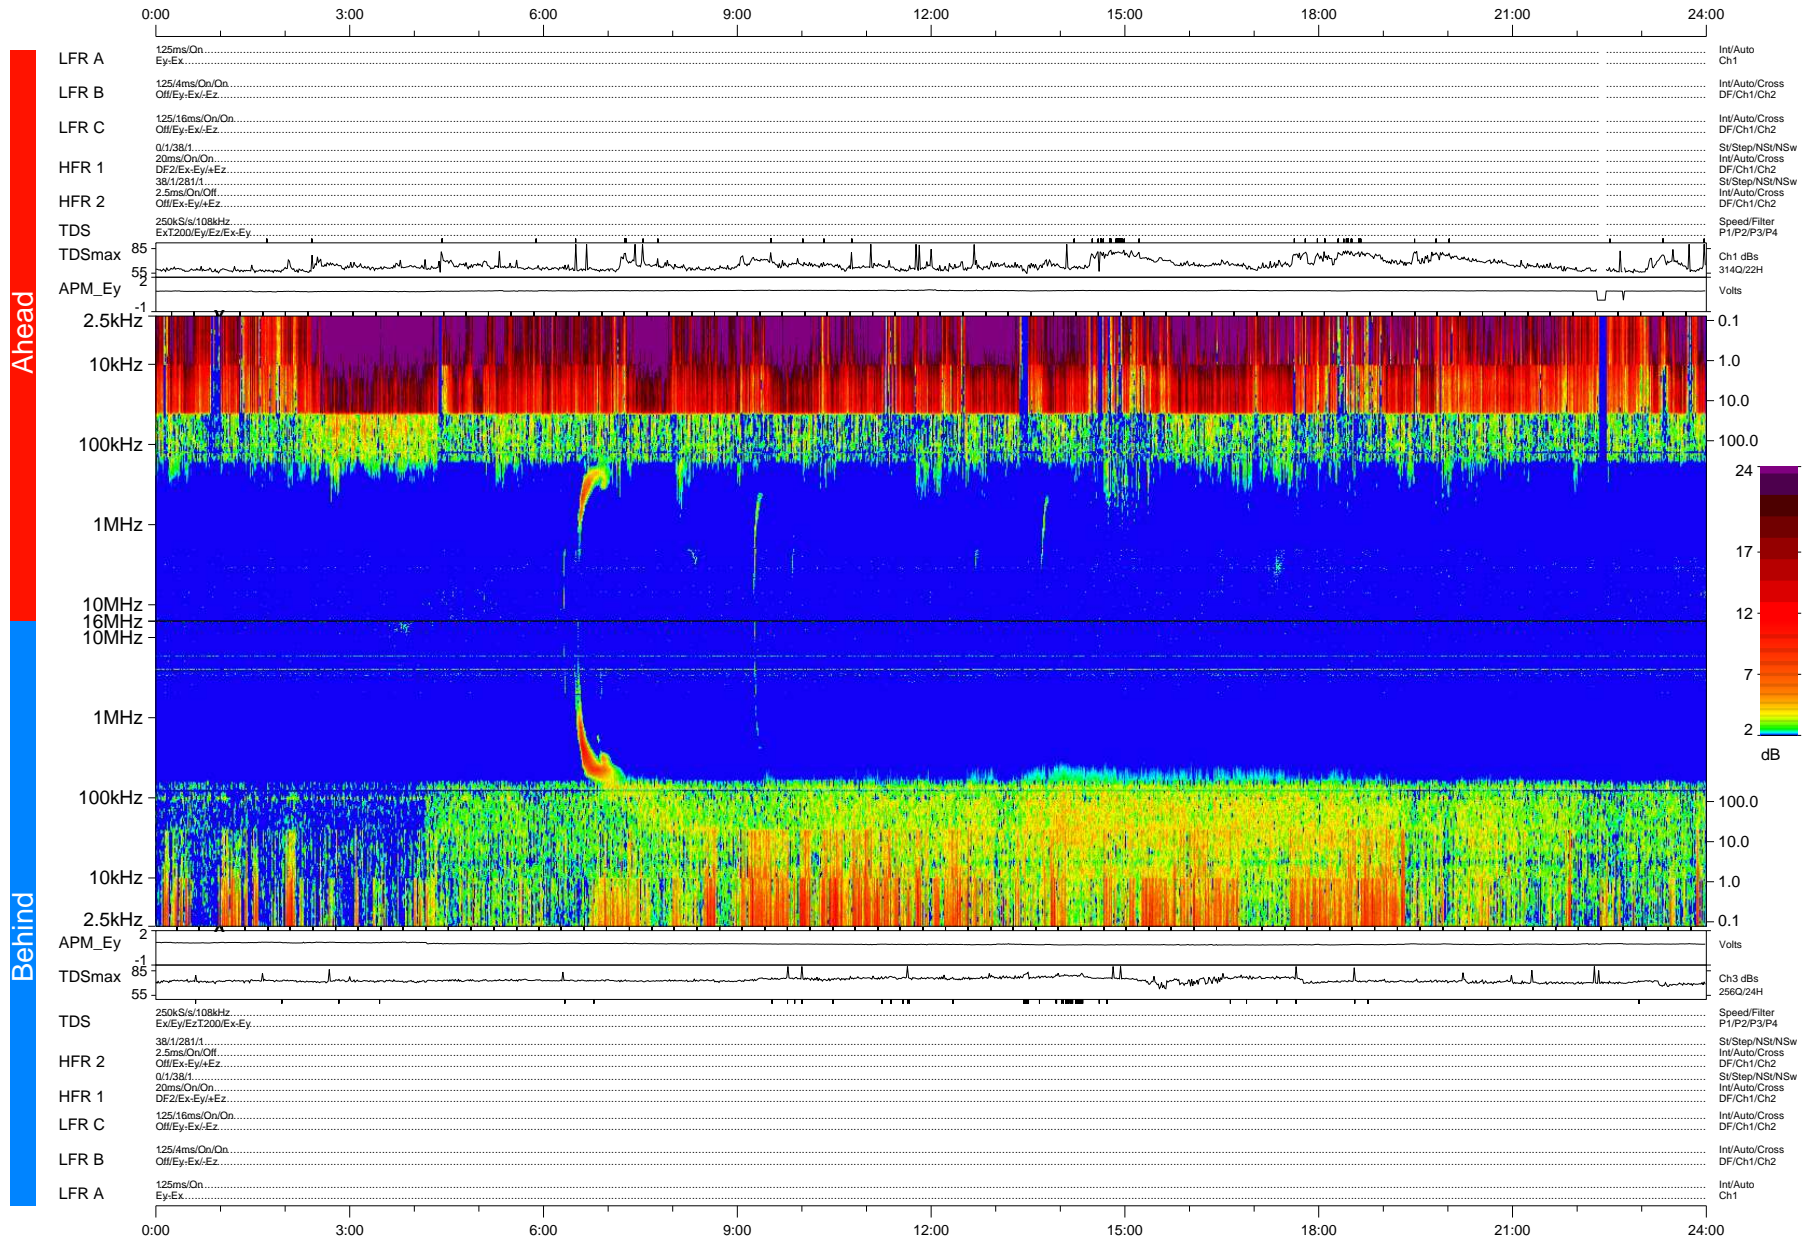

STEREO/WAVES Daily Summary - 04-May-2010 (DOY 124)

Ahead source file: swaves_ahead_2010_124_1_04.fin (Recovery: 99.4% HK, 112% Pkts)
Ahead PSE Angle: 69.9°

DPU up 273.4d, V410d12

Behind PSE Angle: -70.4°
Behind source file: swaves_behind_2010_124_1_04.fin (Recovery: 100.0% HK, 103% Pkts)

Time (UTC)