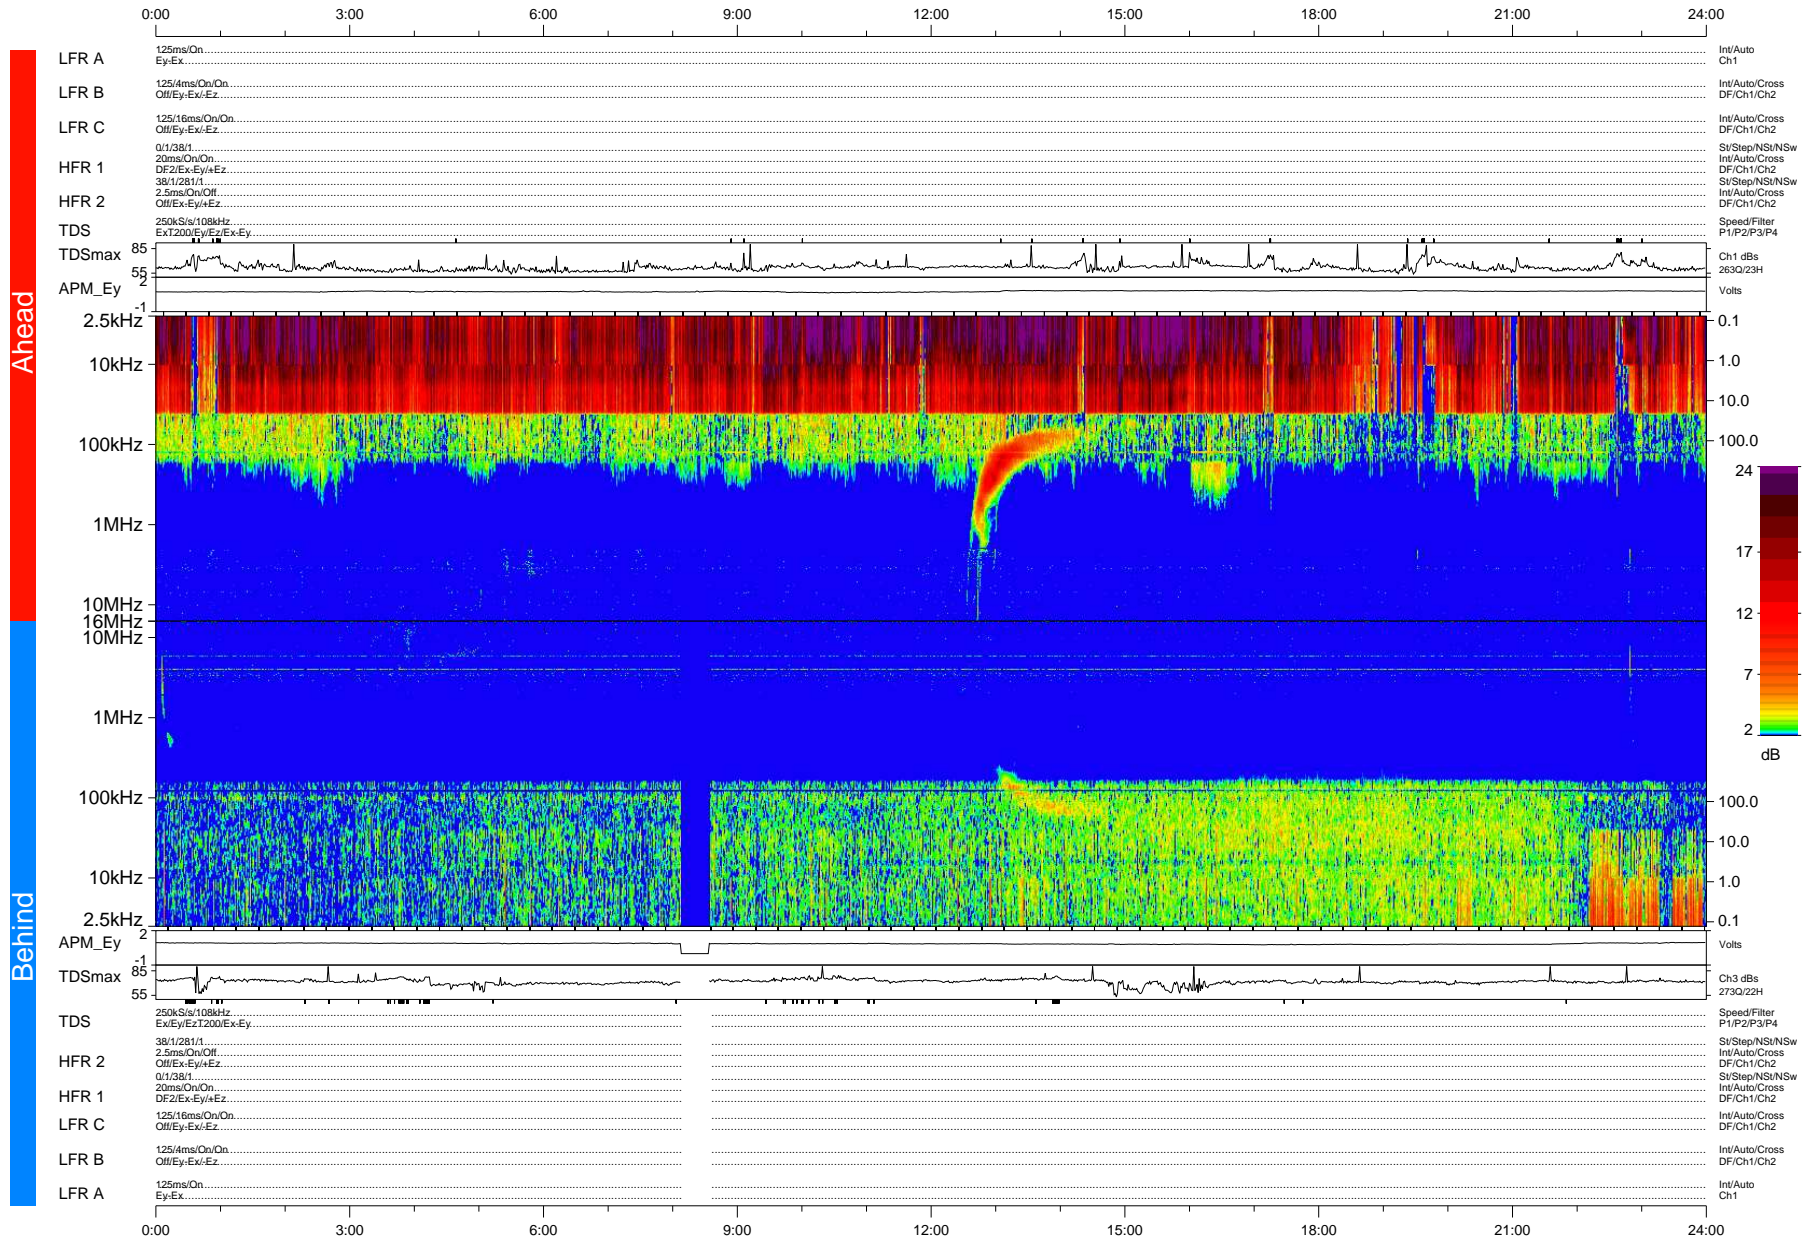

STEREO/WAVES Daily Summary - 03-May-2010 (DOY 123)

Ahead source file: swaves_ahead_2010_123_1_04.fin (Recovery: 100.0% HK, 104% Pkts)
Ahead PSE Angle: 69.7°

DPU up 272.4d, V410d12

Behind PSE Angle: -70.5°
Behind source file: swaves_behind_2010_123_1_04.fin (Recovery: 98.2% HK, 105% Pkts)

Time (UTC)