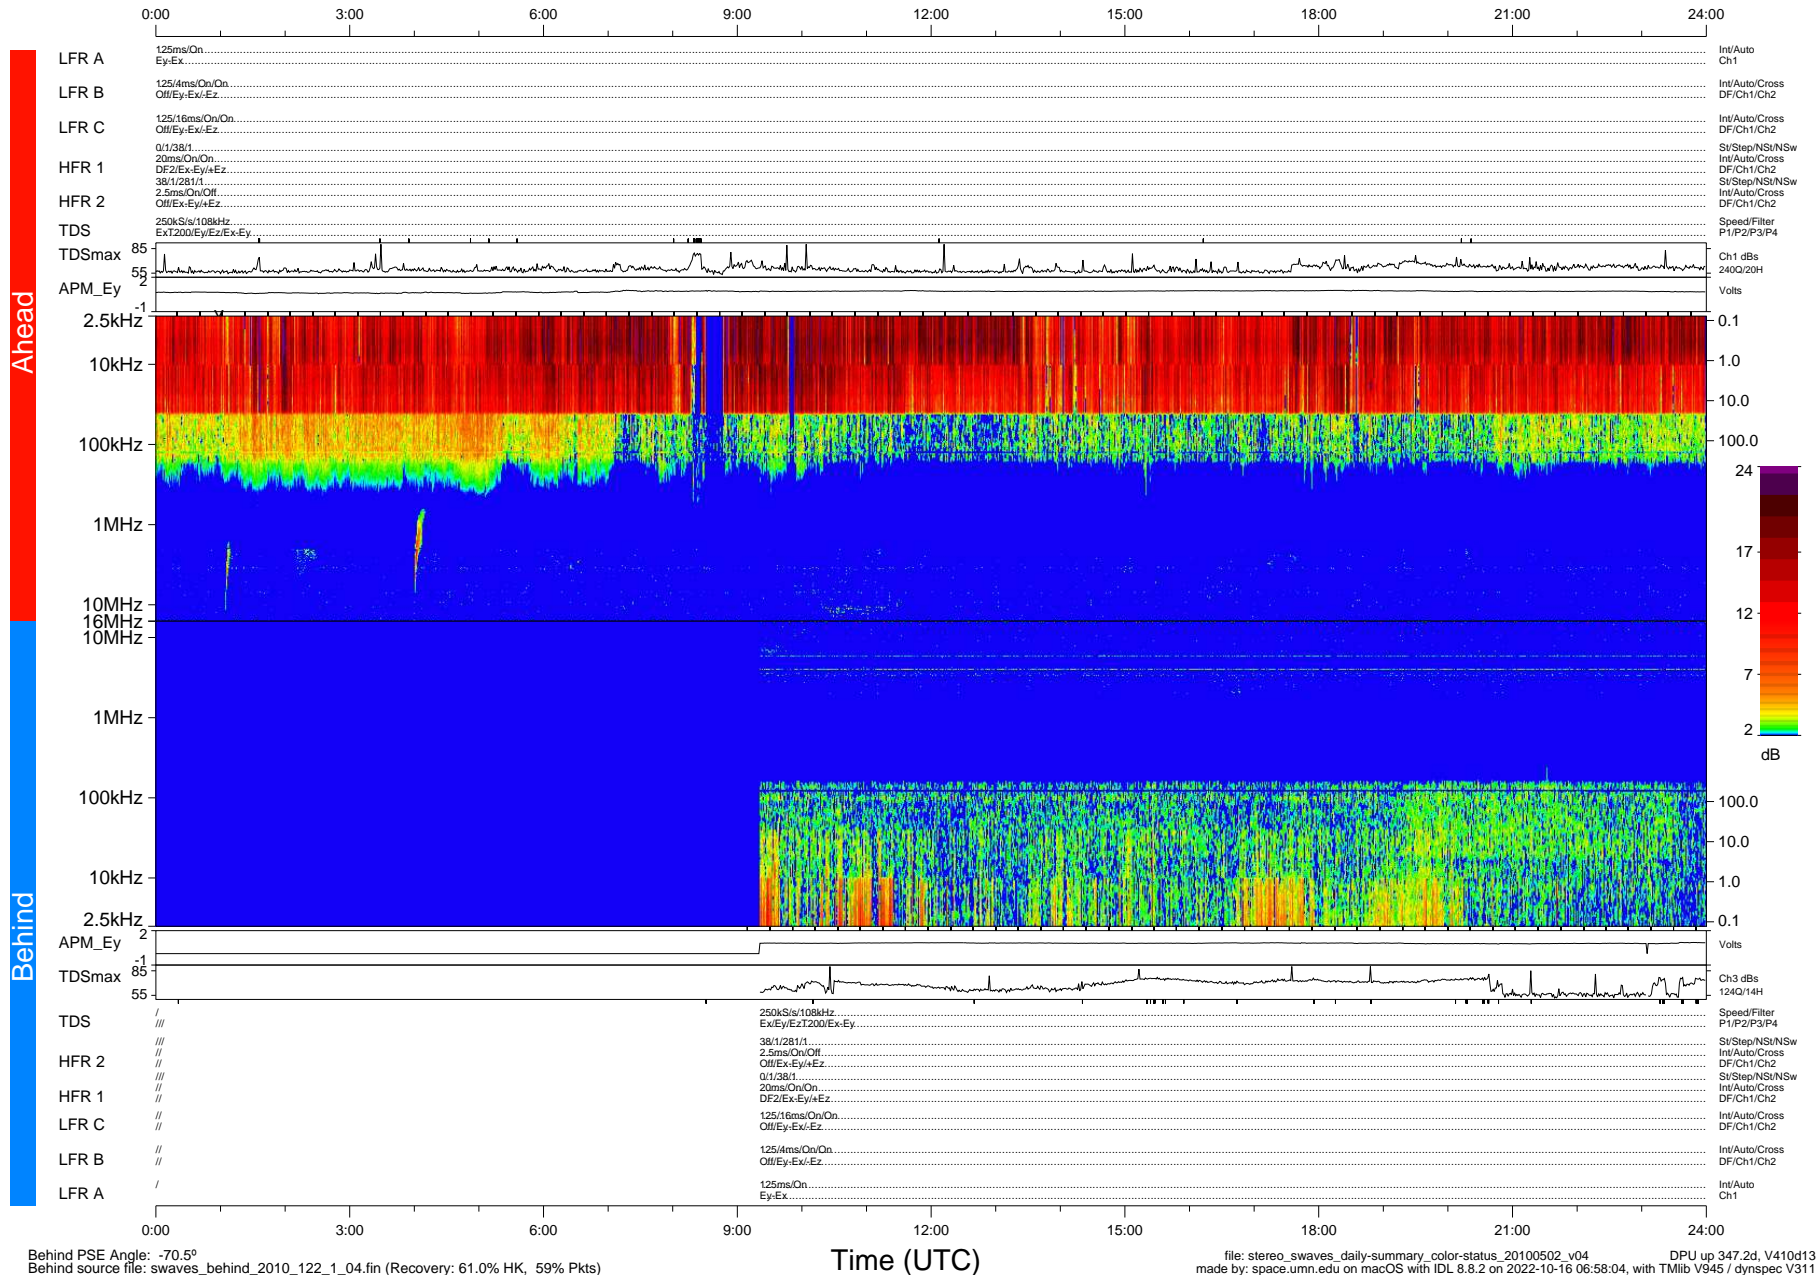

STEREO/WAVES Daily Summary - 02-May-2010 (DOY 122)

Ahead source file: swaves_ahead_2010_122_1_04.fin (Recovery: 100.0% HK, 100% Pkts)
Ahead PSE Angle: 69.6°

DPU up 271.4d, V410d12

Behind PSE Angle: -70.5°
Behind source file: swaves_behind_2010_122_1_04.fin (Recovery: 61.0% HK, 59% Pkts)

Time (UTC)