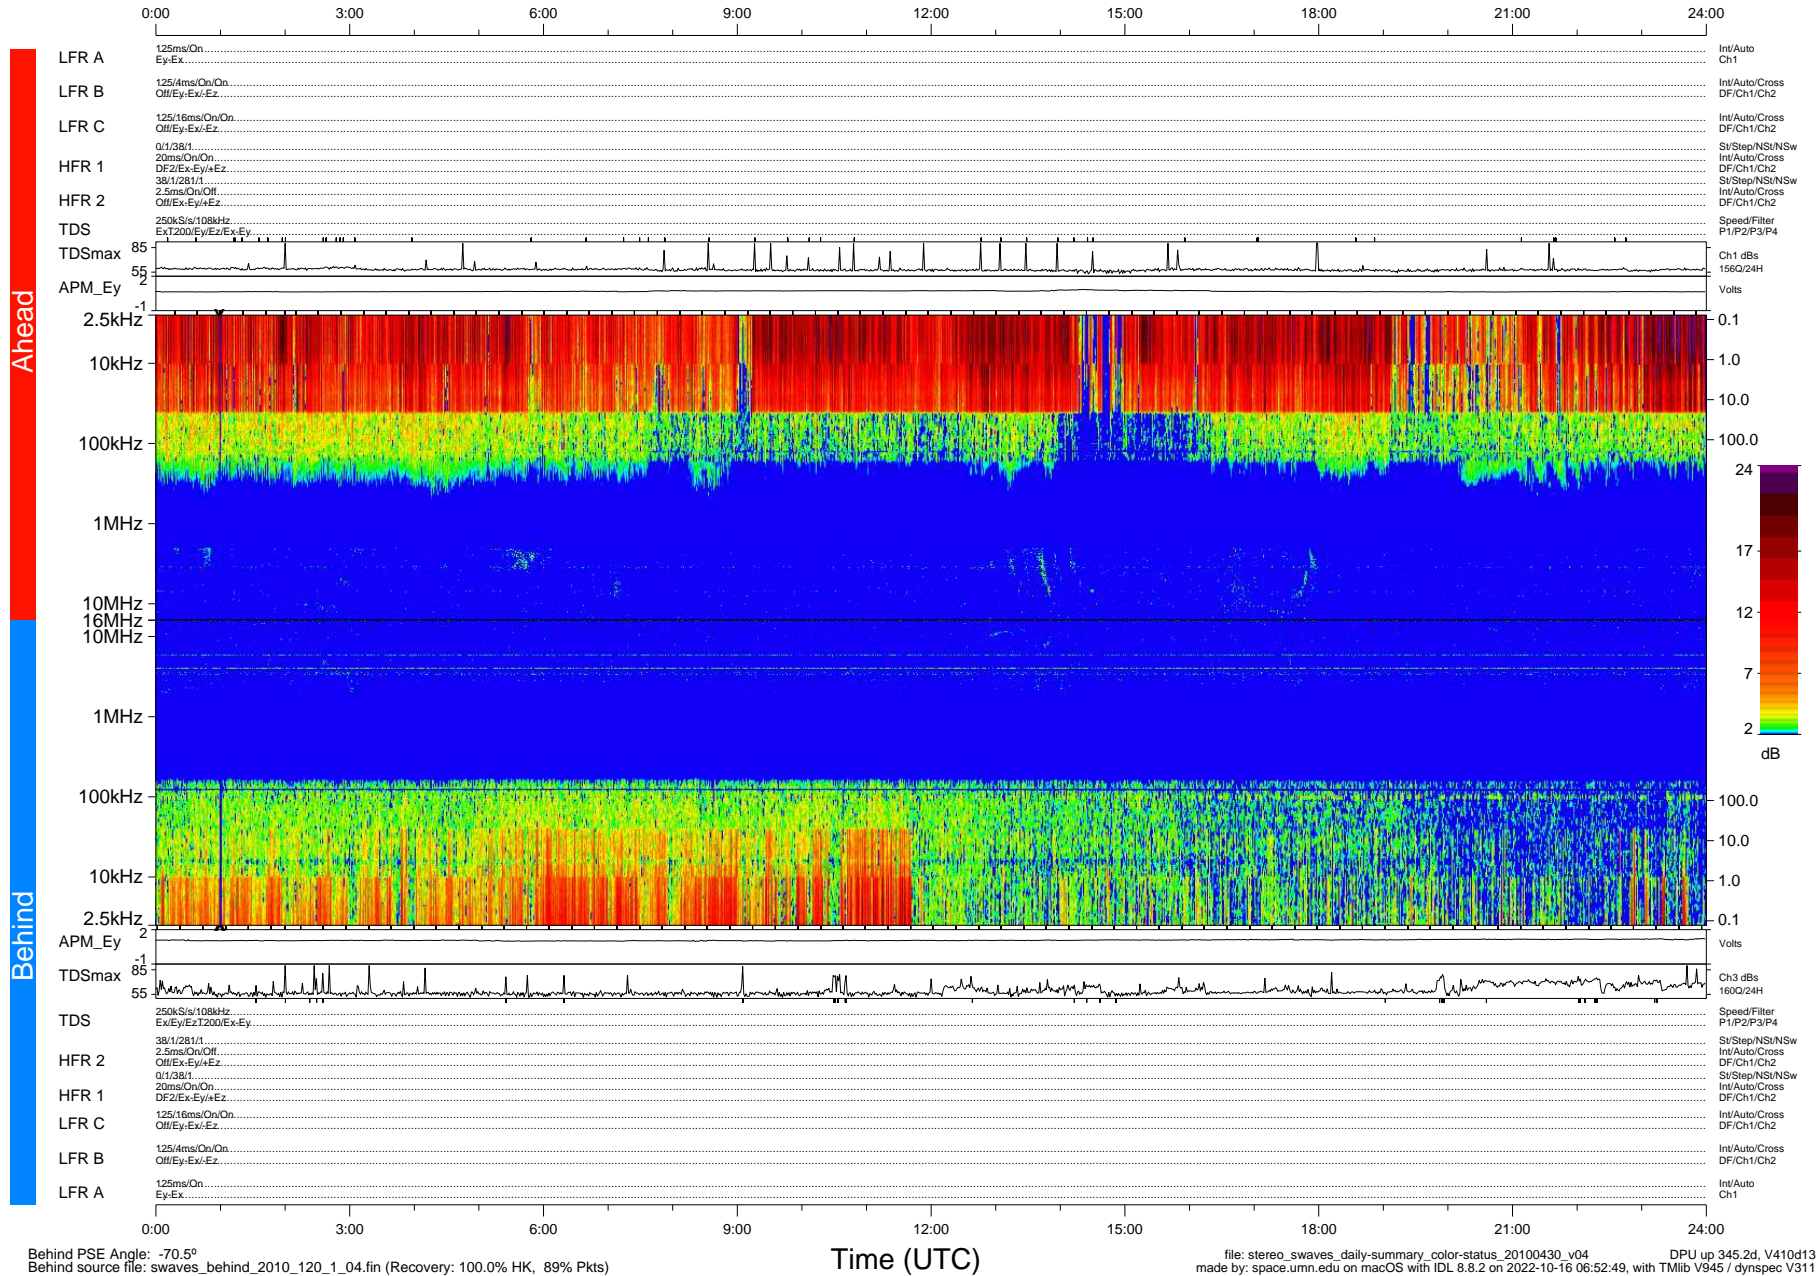

STEREO/WAVES Daily Summary - 30-Apr-2010 (DOY 120)

Ahead source file: swaves_ahead_2010_120_1_04.fin (Recovery: 100.0% HK, 88% Pkts)
Ahead PSE Angle: 69.5°

DPU up 269.4d, V410d12

Behind PSE Angle: -70.5°
Behind source file: swaves_behind_2010_120_1_04.fin (Recovery: 100.0% HK, 89% Pkts)