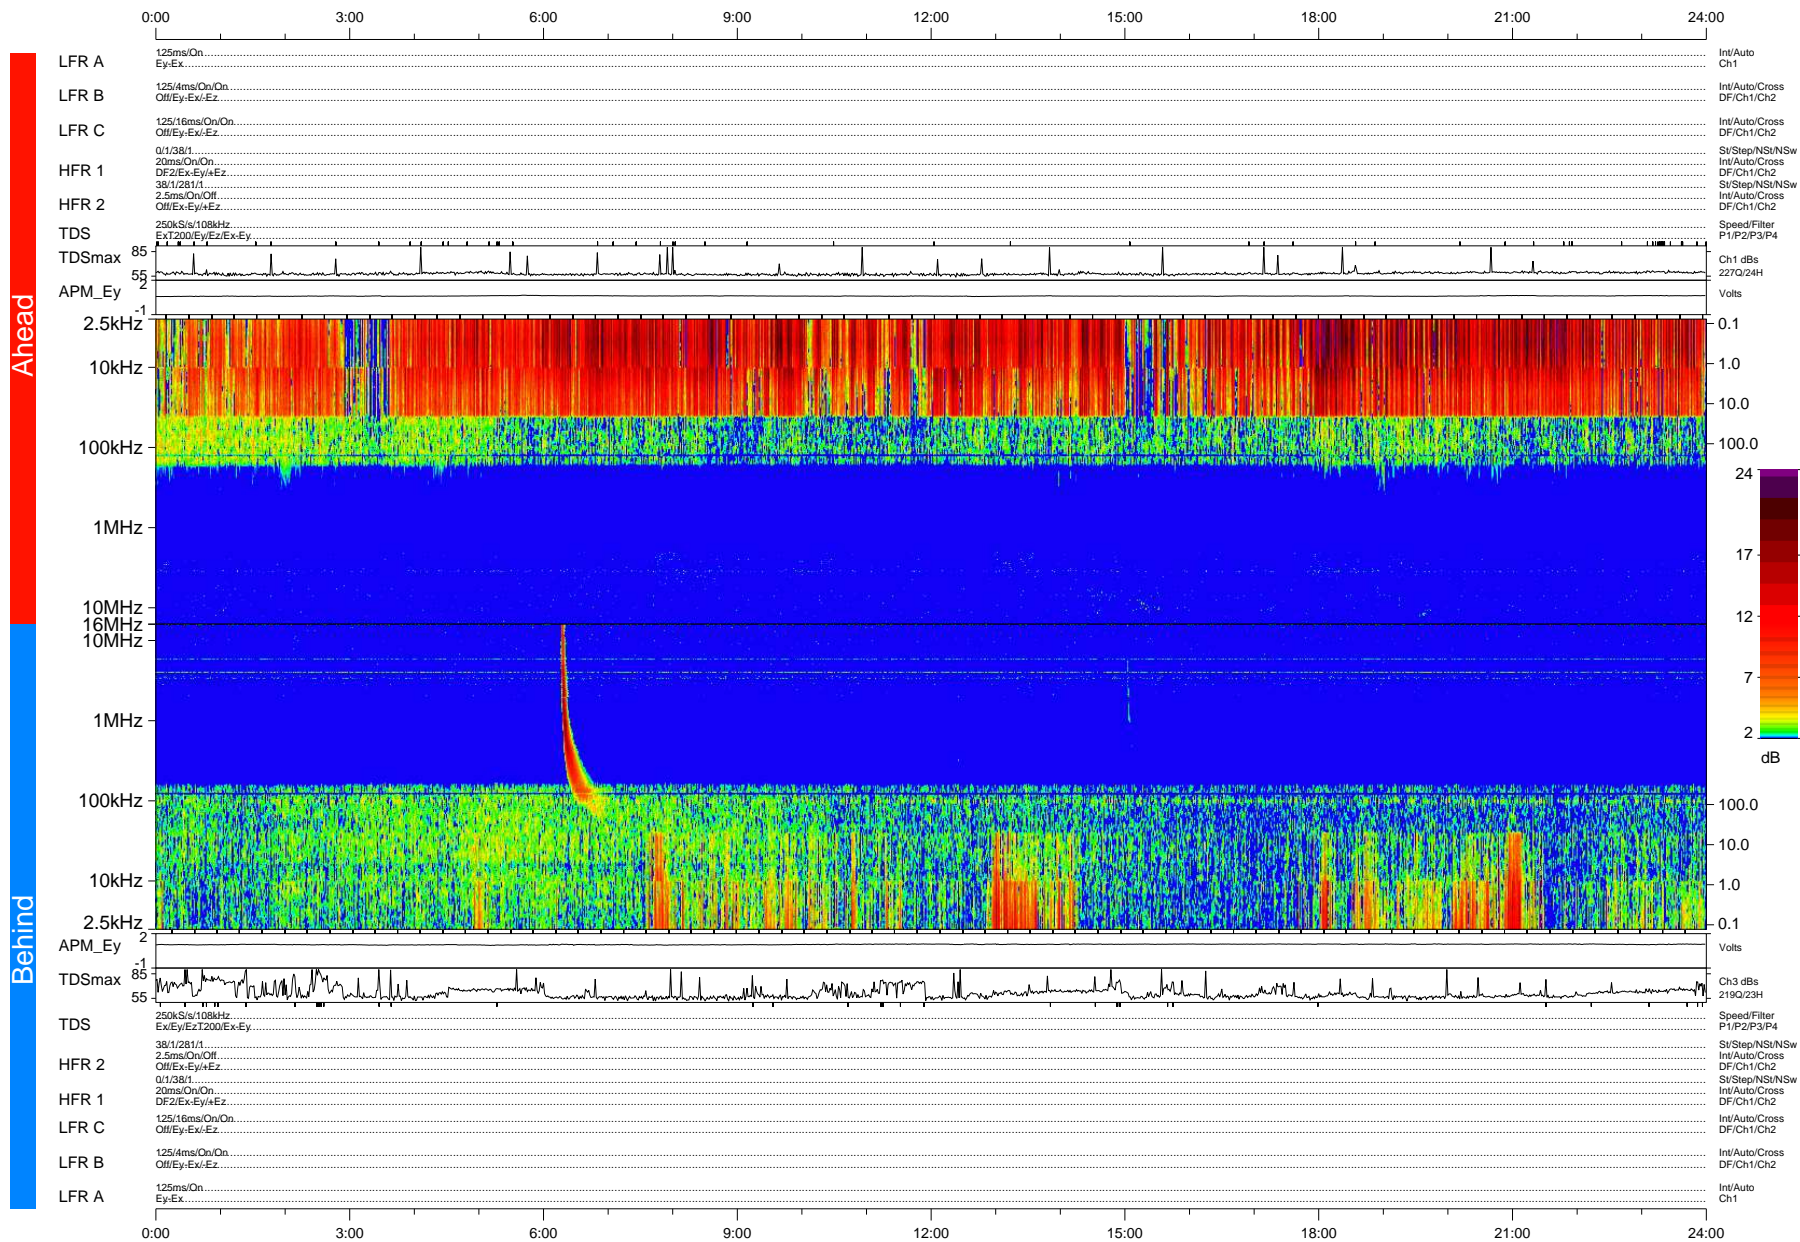

STEREO/WAVES Daily Summary - 29-Apr-2010 (DOY 119)

Ahead source file: swaves_ahead_2010_119_1_04.fin (Recovery: 100.0% HK, 99% Pkts)
Ahead PSE Angle: 69.4°

DPU up 268.4d, V410d12

Behind PSE Angle: -70.6°
Behind source file: swaves_behind_2010_119_1_04.fin (Recovery: 100.0% HK, 98% Pkts)

Time (UTC)