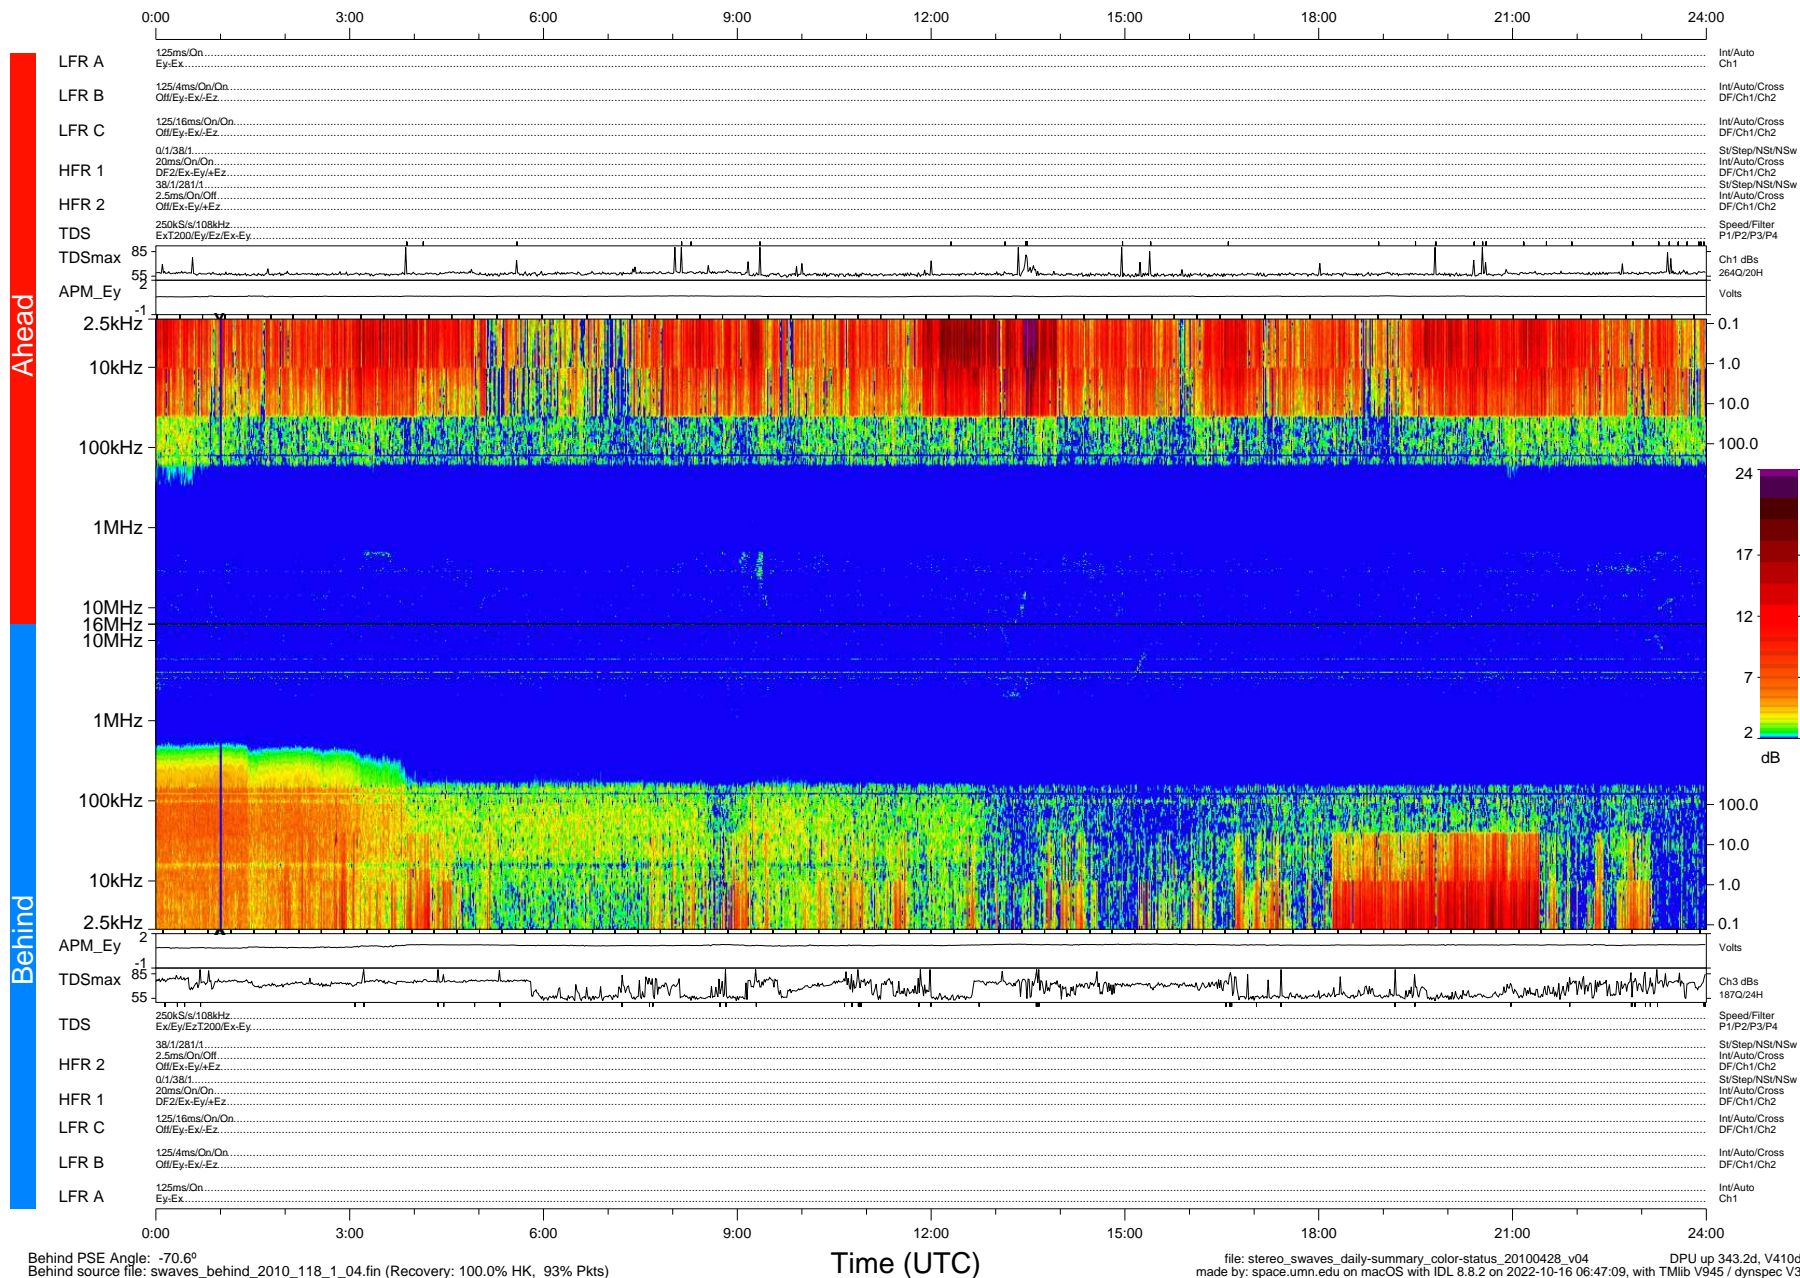

STEREO/WAVES Daily Summary - 28-Apr-2010 (DOY 118)

Ahead source file: swaves_ahead_2010_118_1_04.fin (Recovery: 100.0% HK, 104% Pkts)
Ahead PSE Angle: 69.3°

DPU up 267.4d, V410d12

Behind PSE Angle: -70.6°
Behind source file: swaves_behind_2010_118_1_04.fin (Recovery: 100.0% HK, 93% Pkts)

Time (UTC)