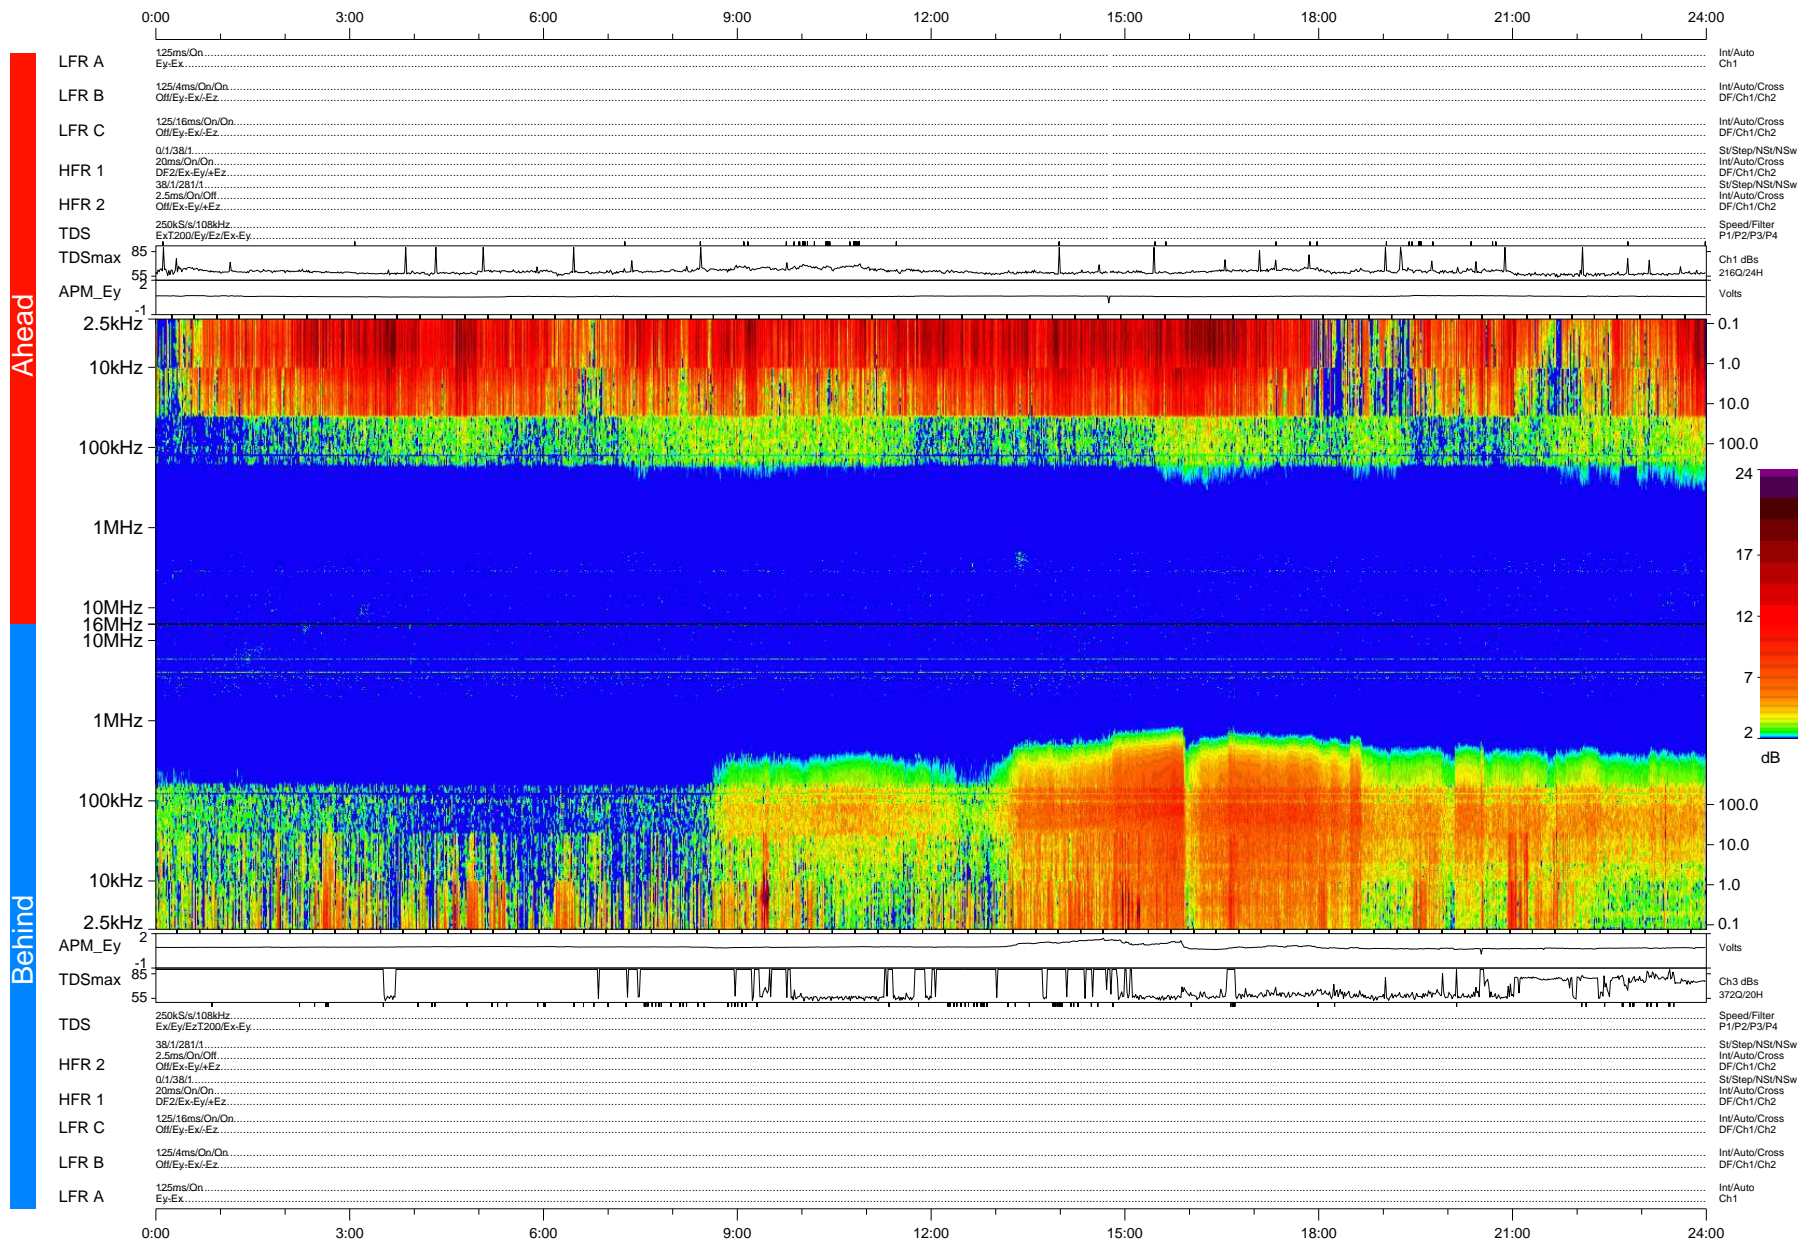

STEREO/WAVES Daily Summary - 27-Apr-2010 (DOY 117)

Ahead source file: swaves_ahead_2010_117_1_04.fin (Recovery: 100.1% HK, 97% Pkts)
Ahead PSE Angle: 69.3°

DPU up 266.4d, V410d12

Behind PSE Angle: -70.6°
Behind source file: swaves_behind_2010_117_1_04.fin (Recovery: 100.0% HK, 120% Pkts)

Time (UTC)