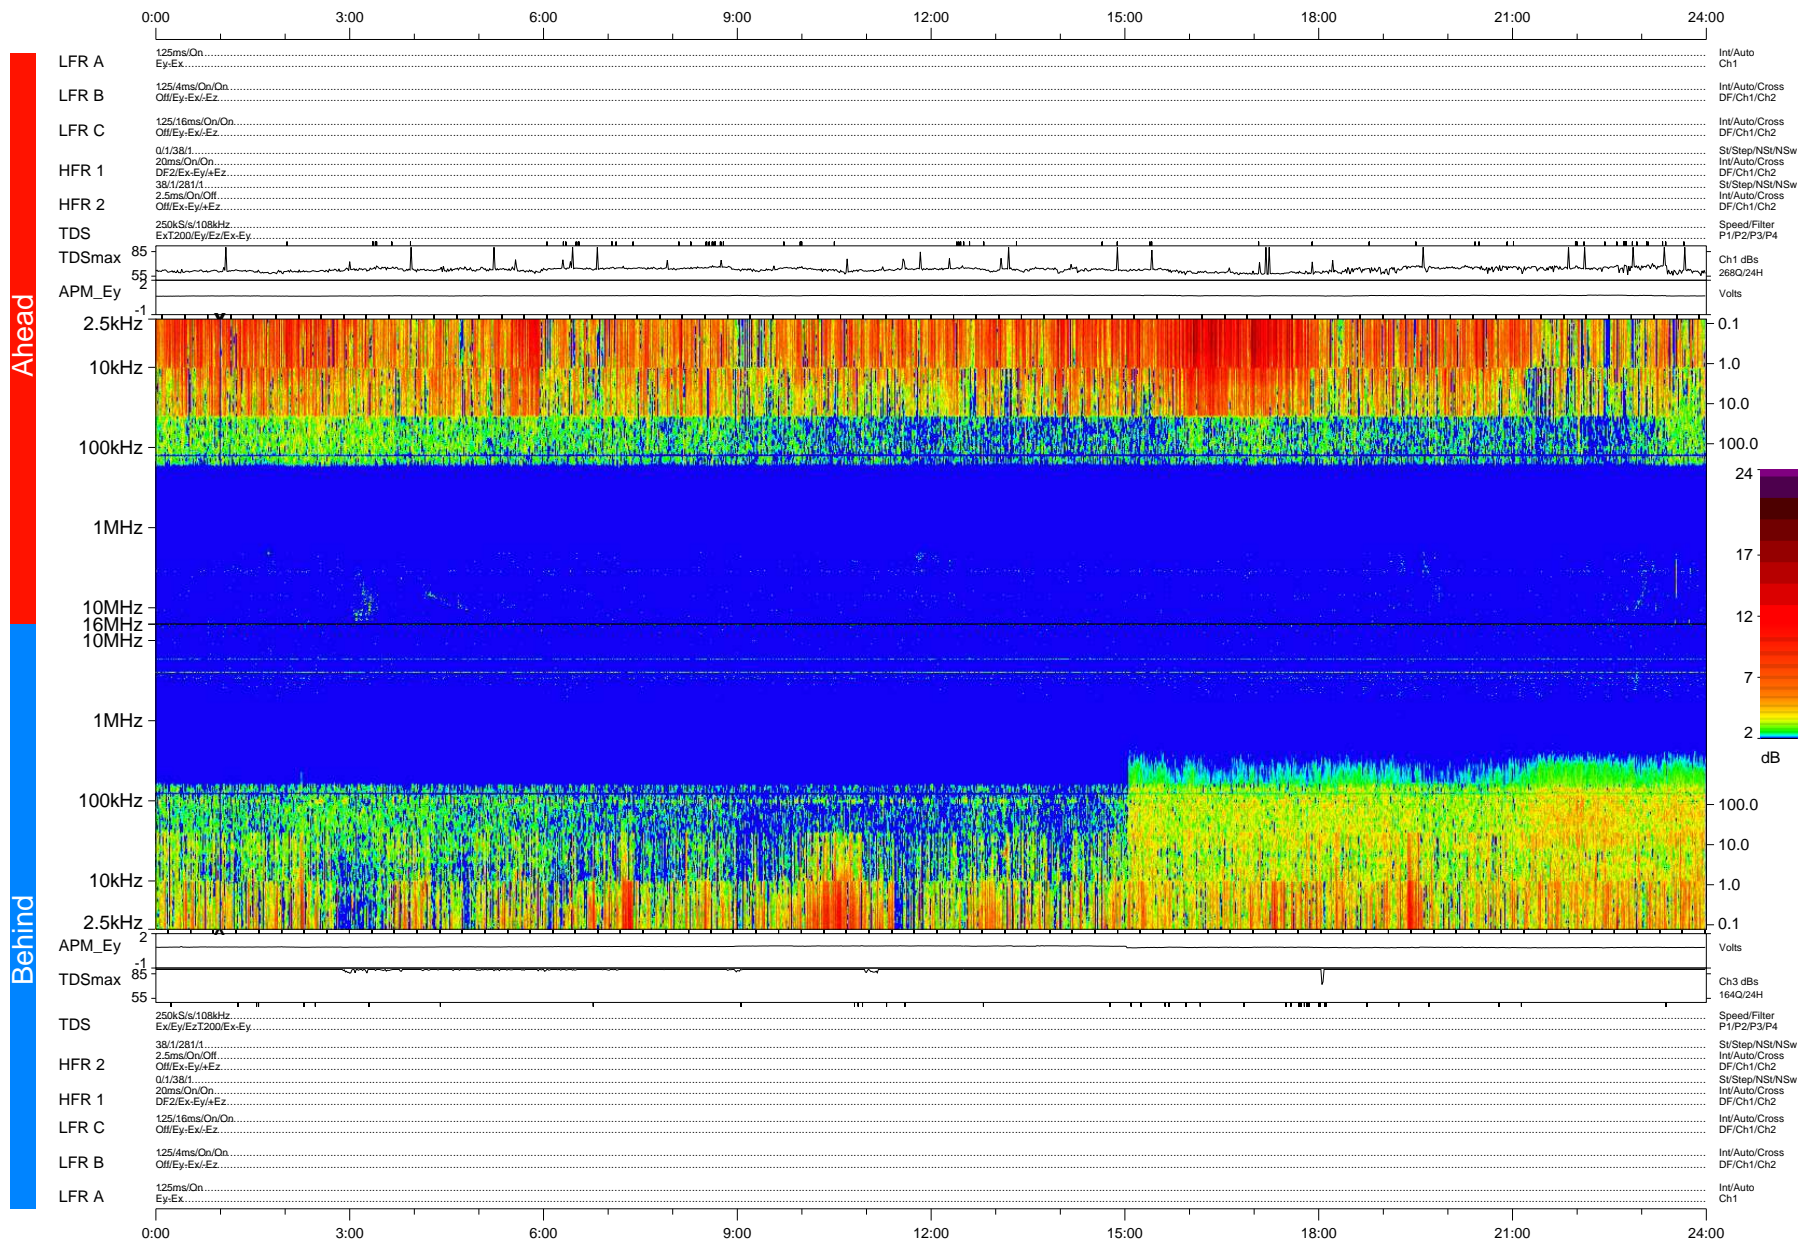

STEREO/WAVES Daily Summary - 26-Apr-2010 (DOY 116)

Ahead source file: swaves_ahead_2010_116_1_04.fin (Recovery: 100.0% HK, 105% Pkts)
Ahead PSE Angle: 69.1°

DPU up 265.4d, V410d12

Behind PSE Angle: -70.7°
Behind source file: swaves_behind_2010_116_1_04.fin (Recovery: 100.0% HK, 90% Pkts)

Time (UTC)