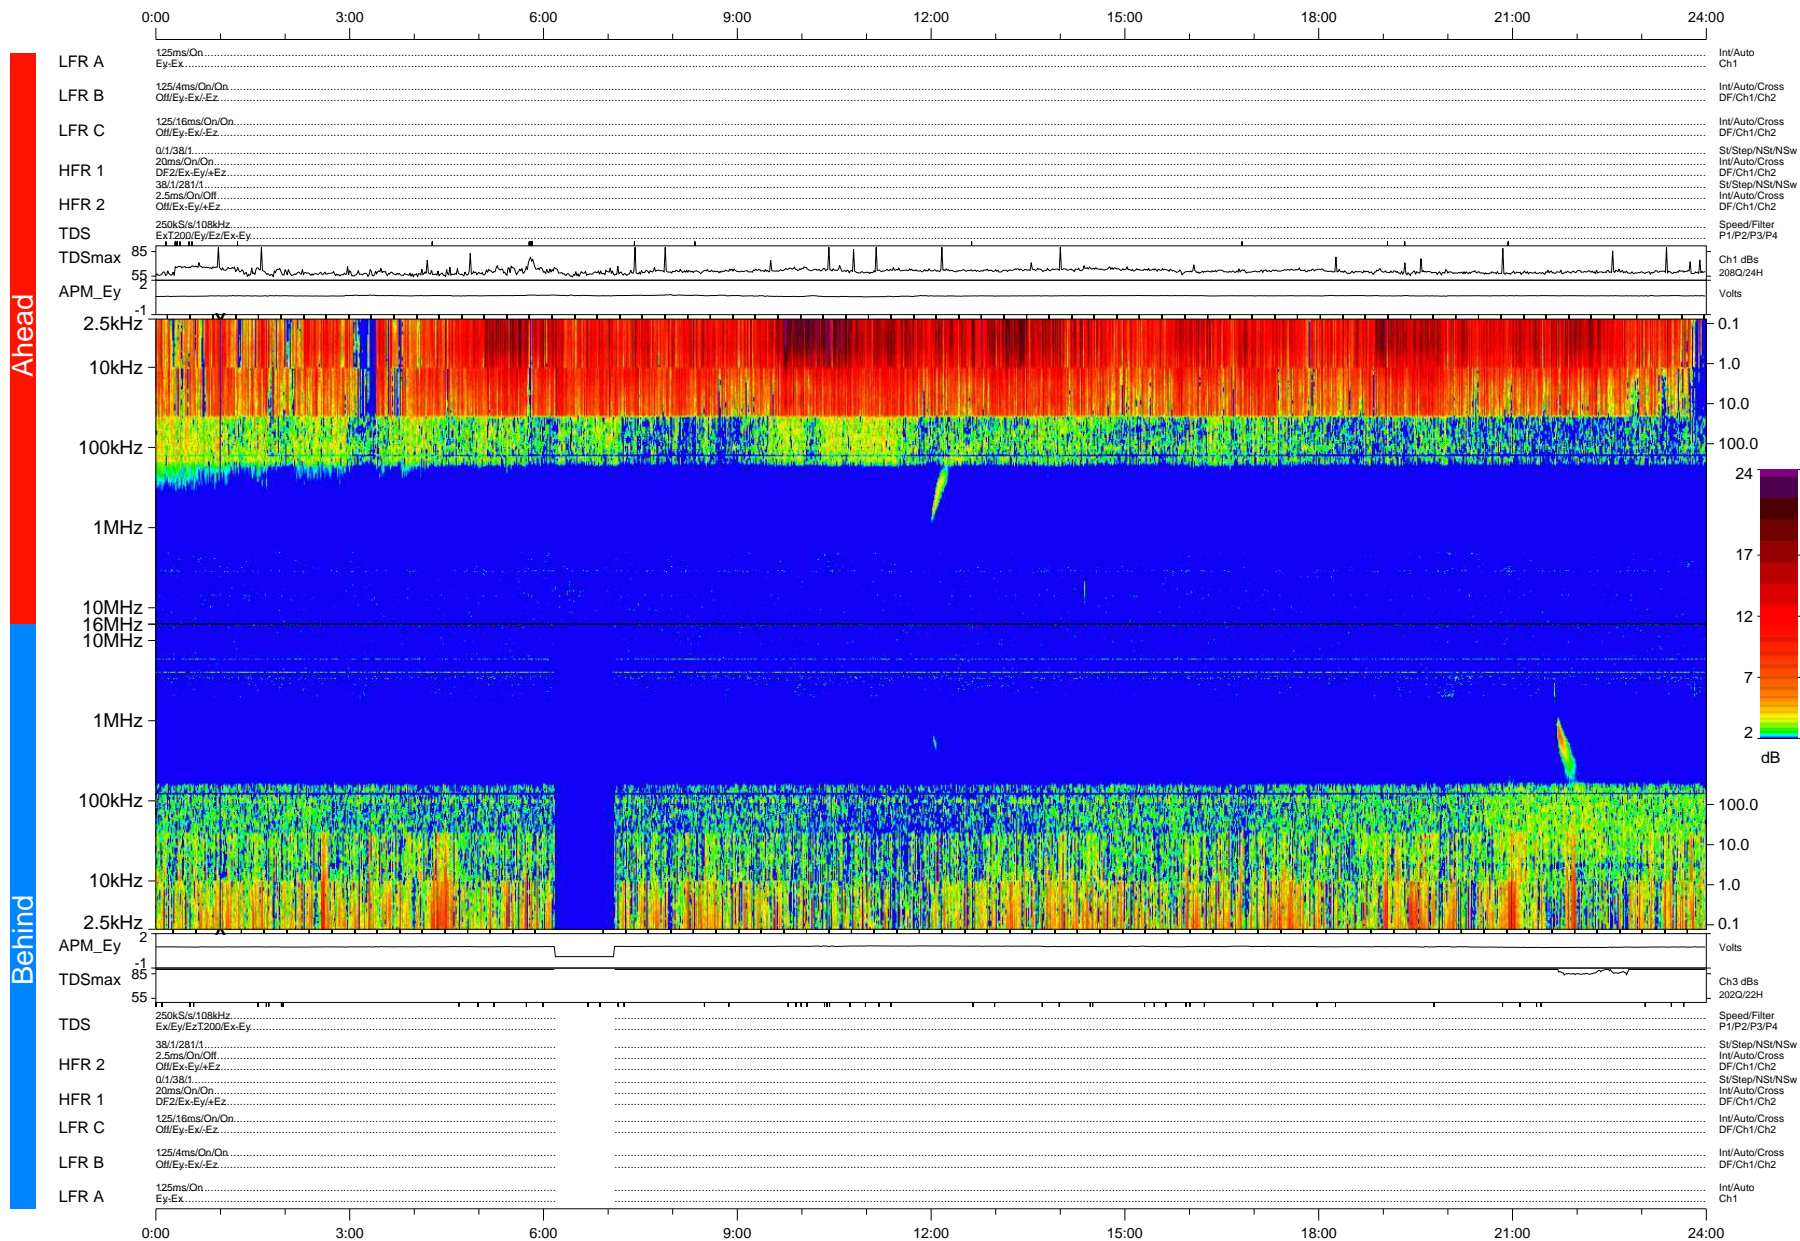

STEREO/WAVES Daily Summary - 24-Apr-2010 (DOY 114)

Ahead source file: swaves_ahead_2010_114_1_04.fin (Recovery: 100.0% HK, 96% Pkts)
Ahead PSE Angle: 69.0°

DPU up 263.4d, V410d12

Behind PSE Angle: -70.7°
Behind source file: swaves_behind_2010_114_1_04.fin (Recovery: 96.2% HK, 93% Pkts)

Time (UTC)