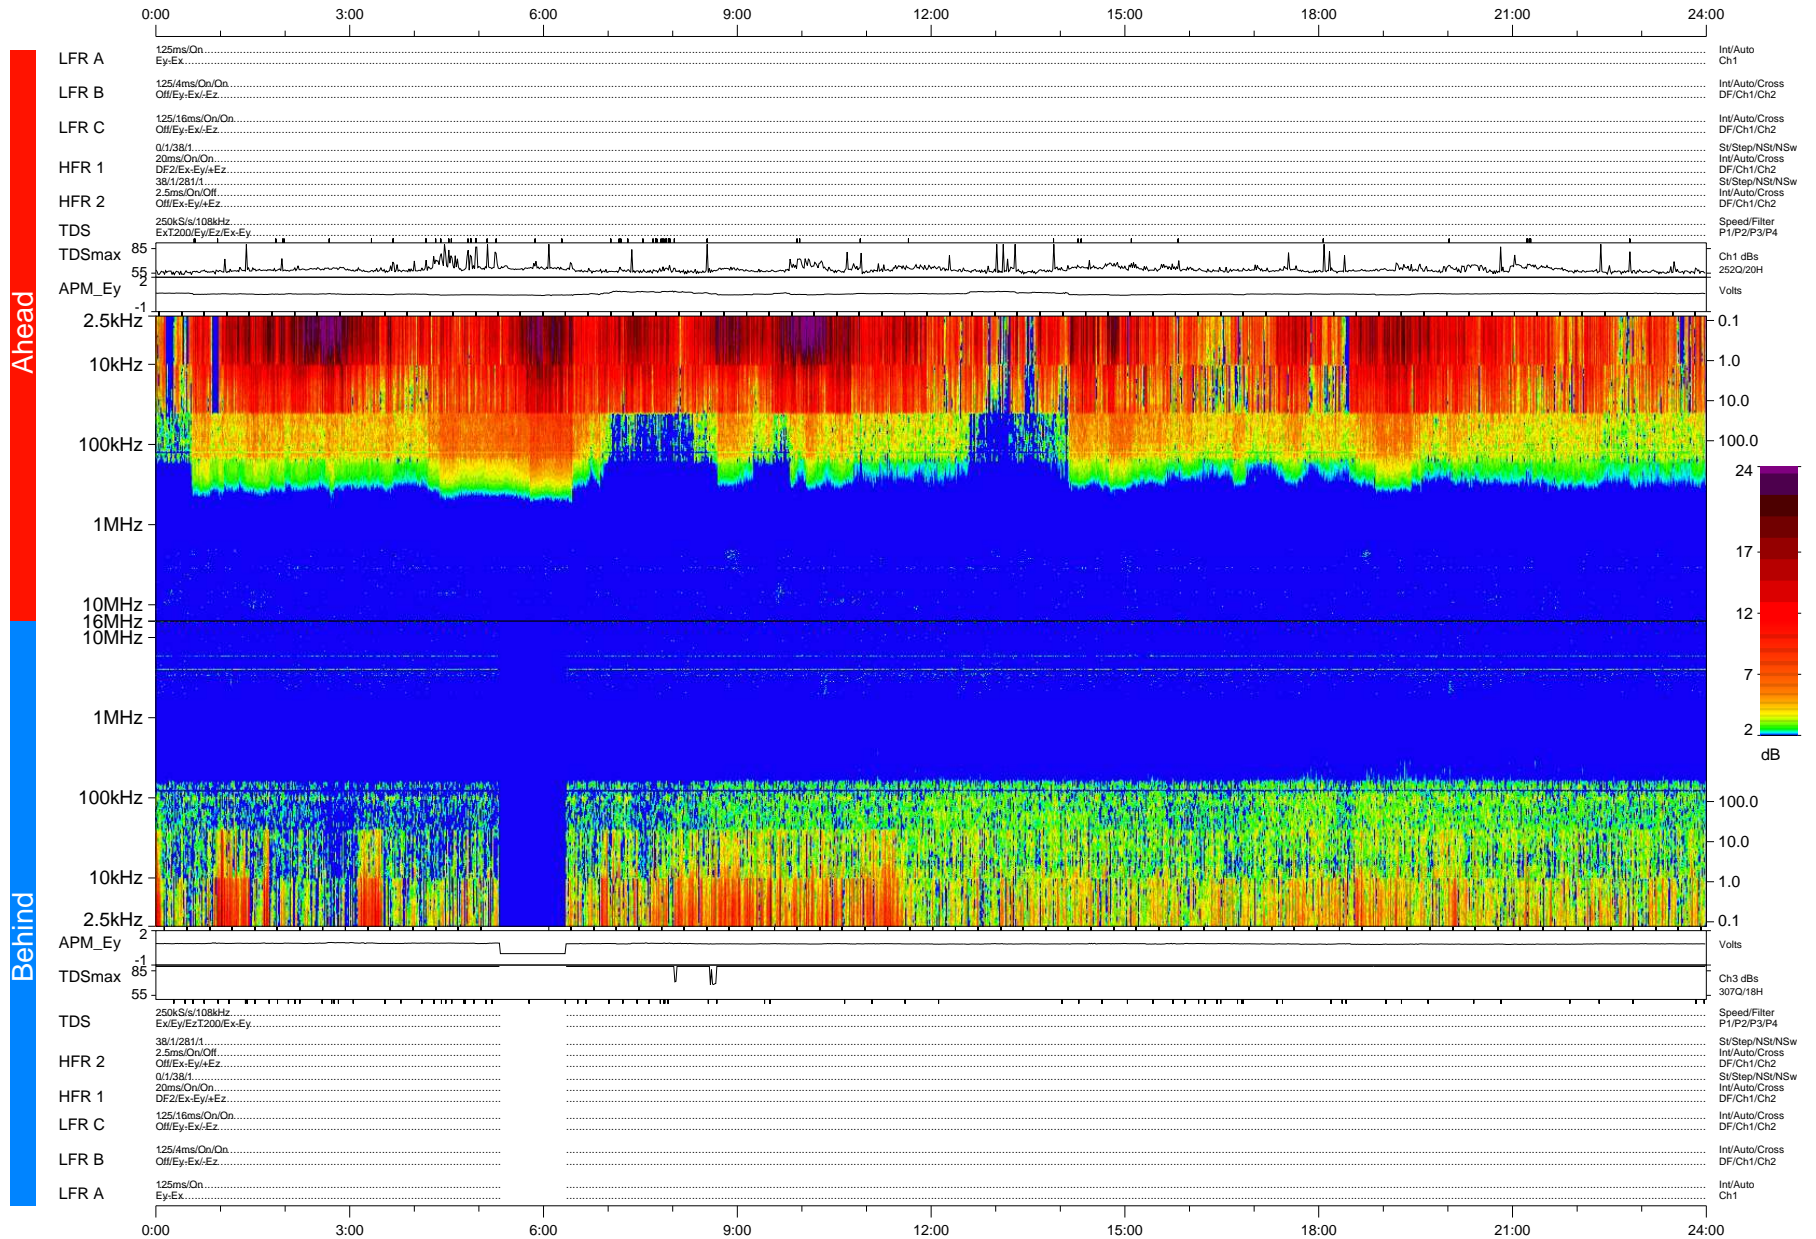

STEREO/WAVES Daily Summary - 23-Apr-2010 (DOY 113)

Ahead source file: swaves_ahead_2010_113_1_04.fin (Recovery: 100.0% HK, 102% Pkts)
Ahead PSE Angle: 68.9°

DPU up 262.4d, V410d12

Behind PSE Angle: -70.7°
Behind source file: swaves_behind_2010_113_1_04.fin (Recovery: 95.8% HK, 108% Pkts)

Time (UTC)