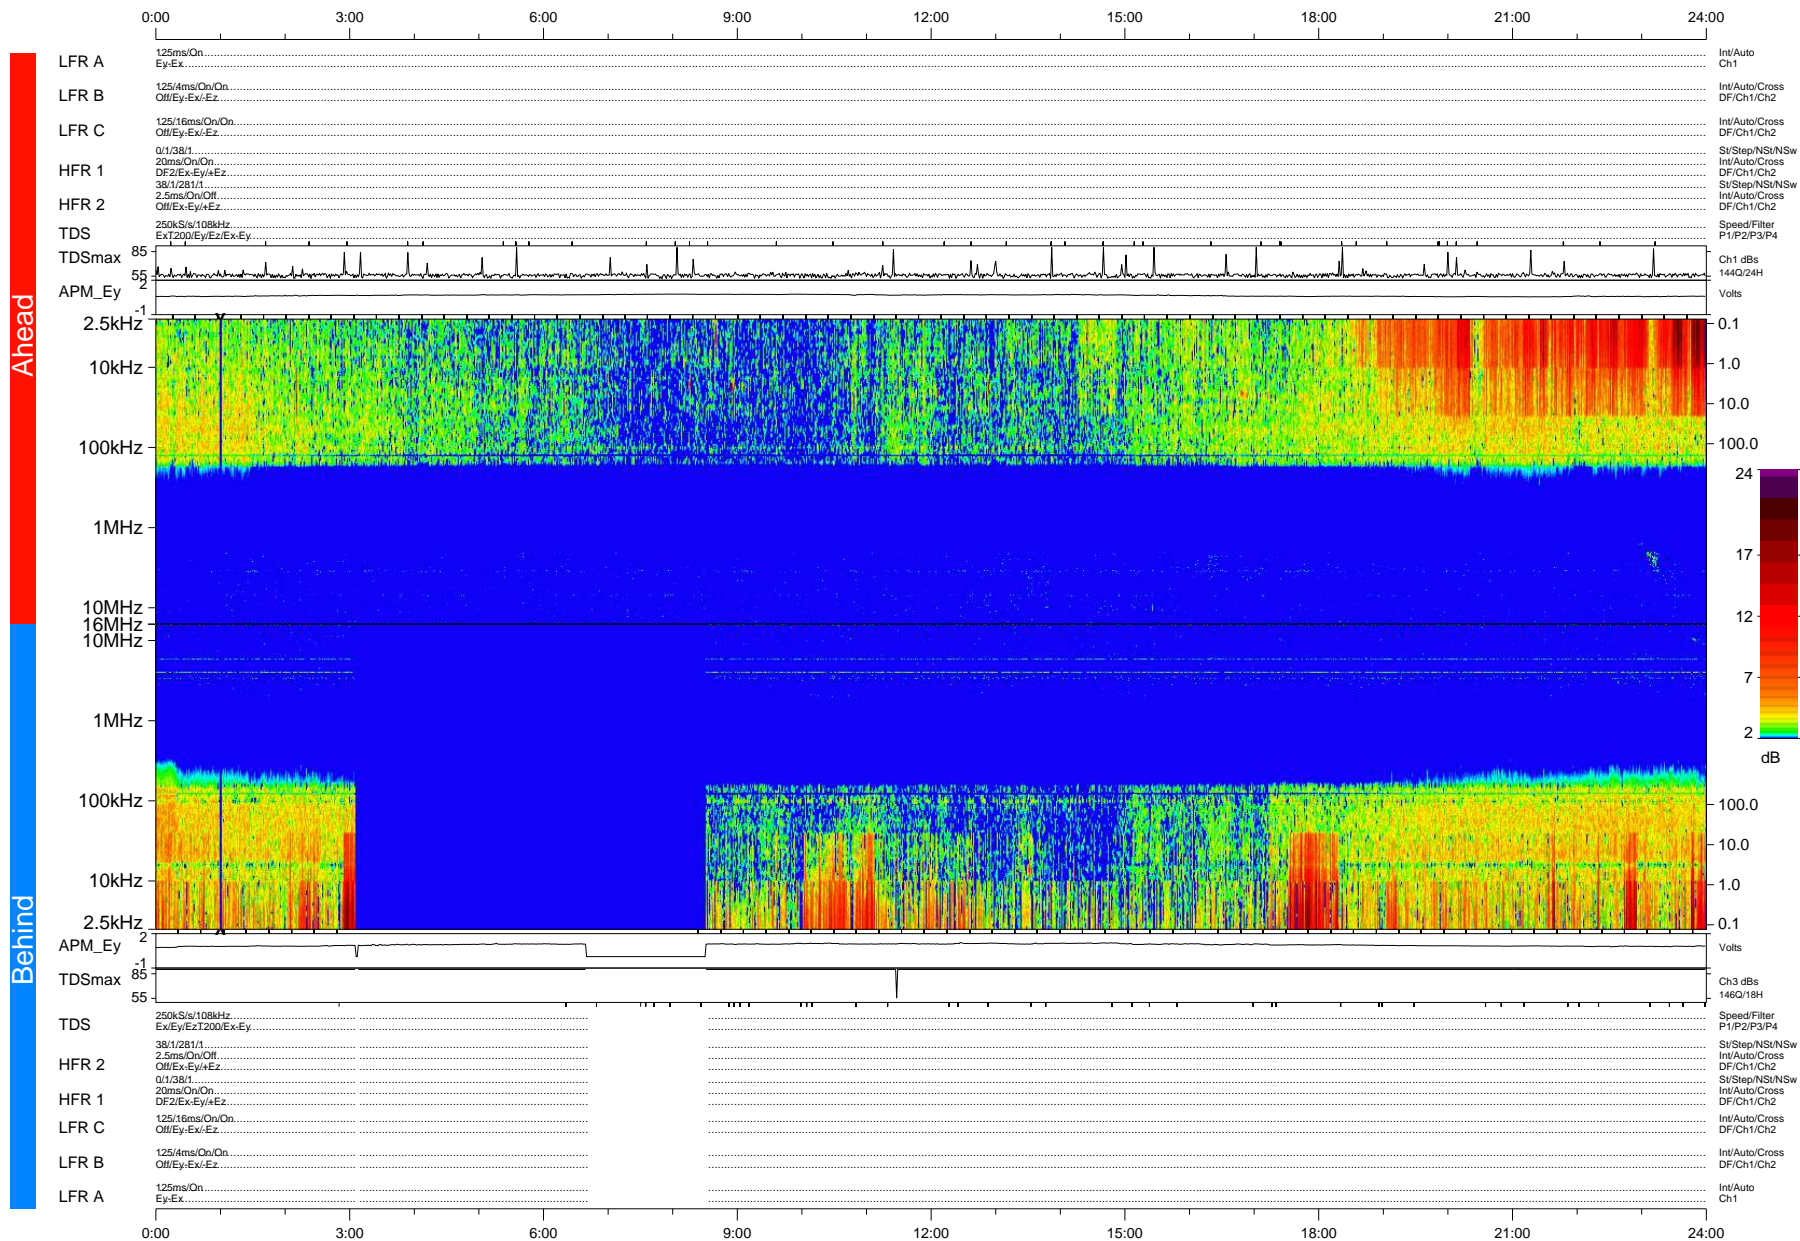

STEREO/WAVES Daily Summary - 22-Apr-2010 (DOY 112)

Ahead source file: swaves_ahead_2010_112_1_04.fin (Recovery: 100.0% HK, 87% Pkts)
Ahead PSE Angle: 68.8°

DPU up 261.4d, V410d12

Behind PSE Angle: -70.8°
Behind source file: swaves_behind_2010_112_1_04.fin (Recovery: 92.2% HK, 73% Pkts)

Time (UTC)