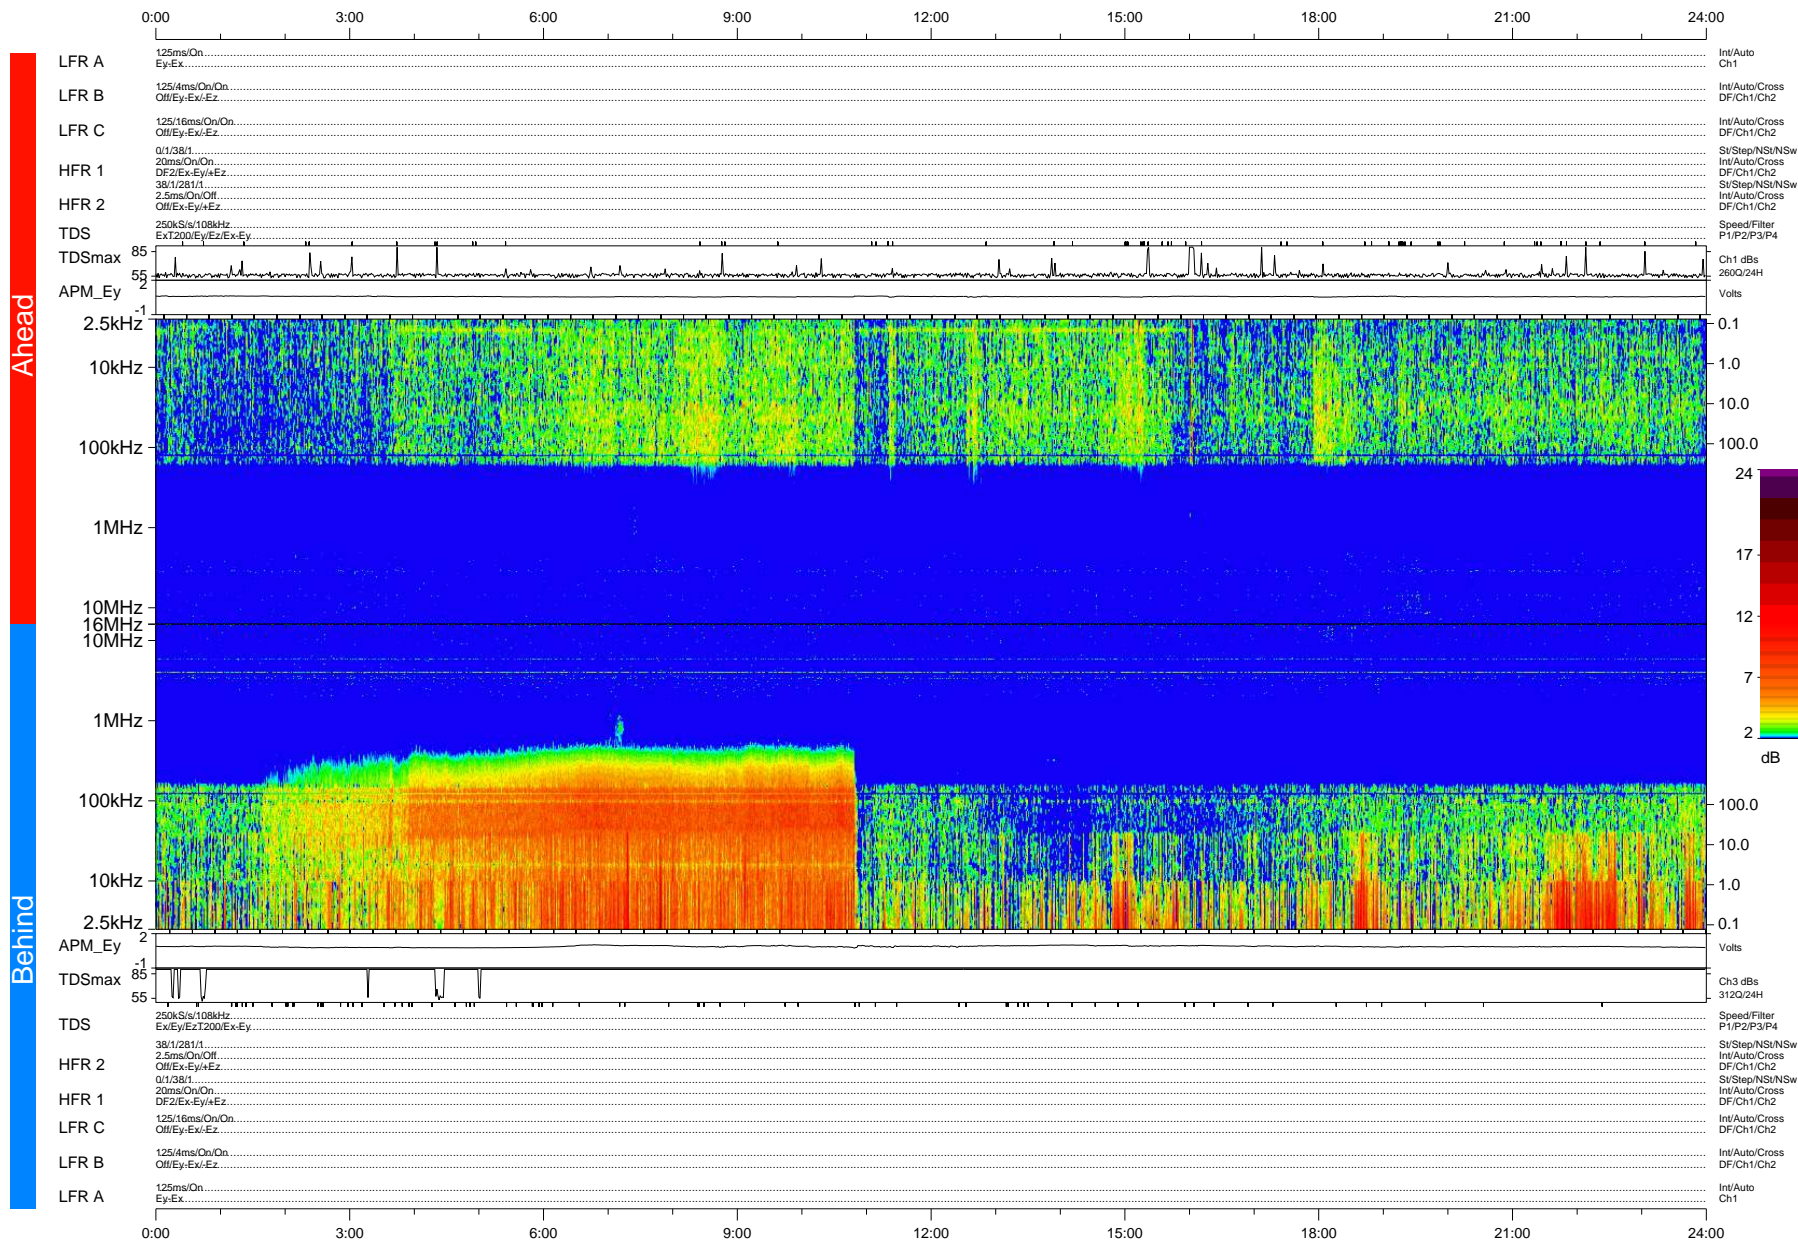

STEREO/WAVES Daily Summary - 21-Apr-2010 (DOY 111)

Ahead source file: swaves_ahead_2010_111_1_04.fin (Recovery: 100.0% HK, 104% Pkts)
Ahead PSE Angle: 68.7°

DPU up 260.4d, V410d12

Behind PSE Angle: -70.8°
Behind source file: swaves_behind_2010_111_1_04.fin (Recovery: 100.0% HK, 111% Pkts)

Time (UTC)