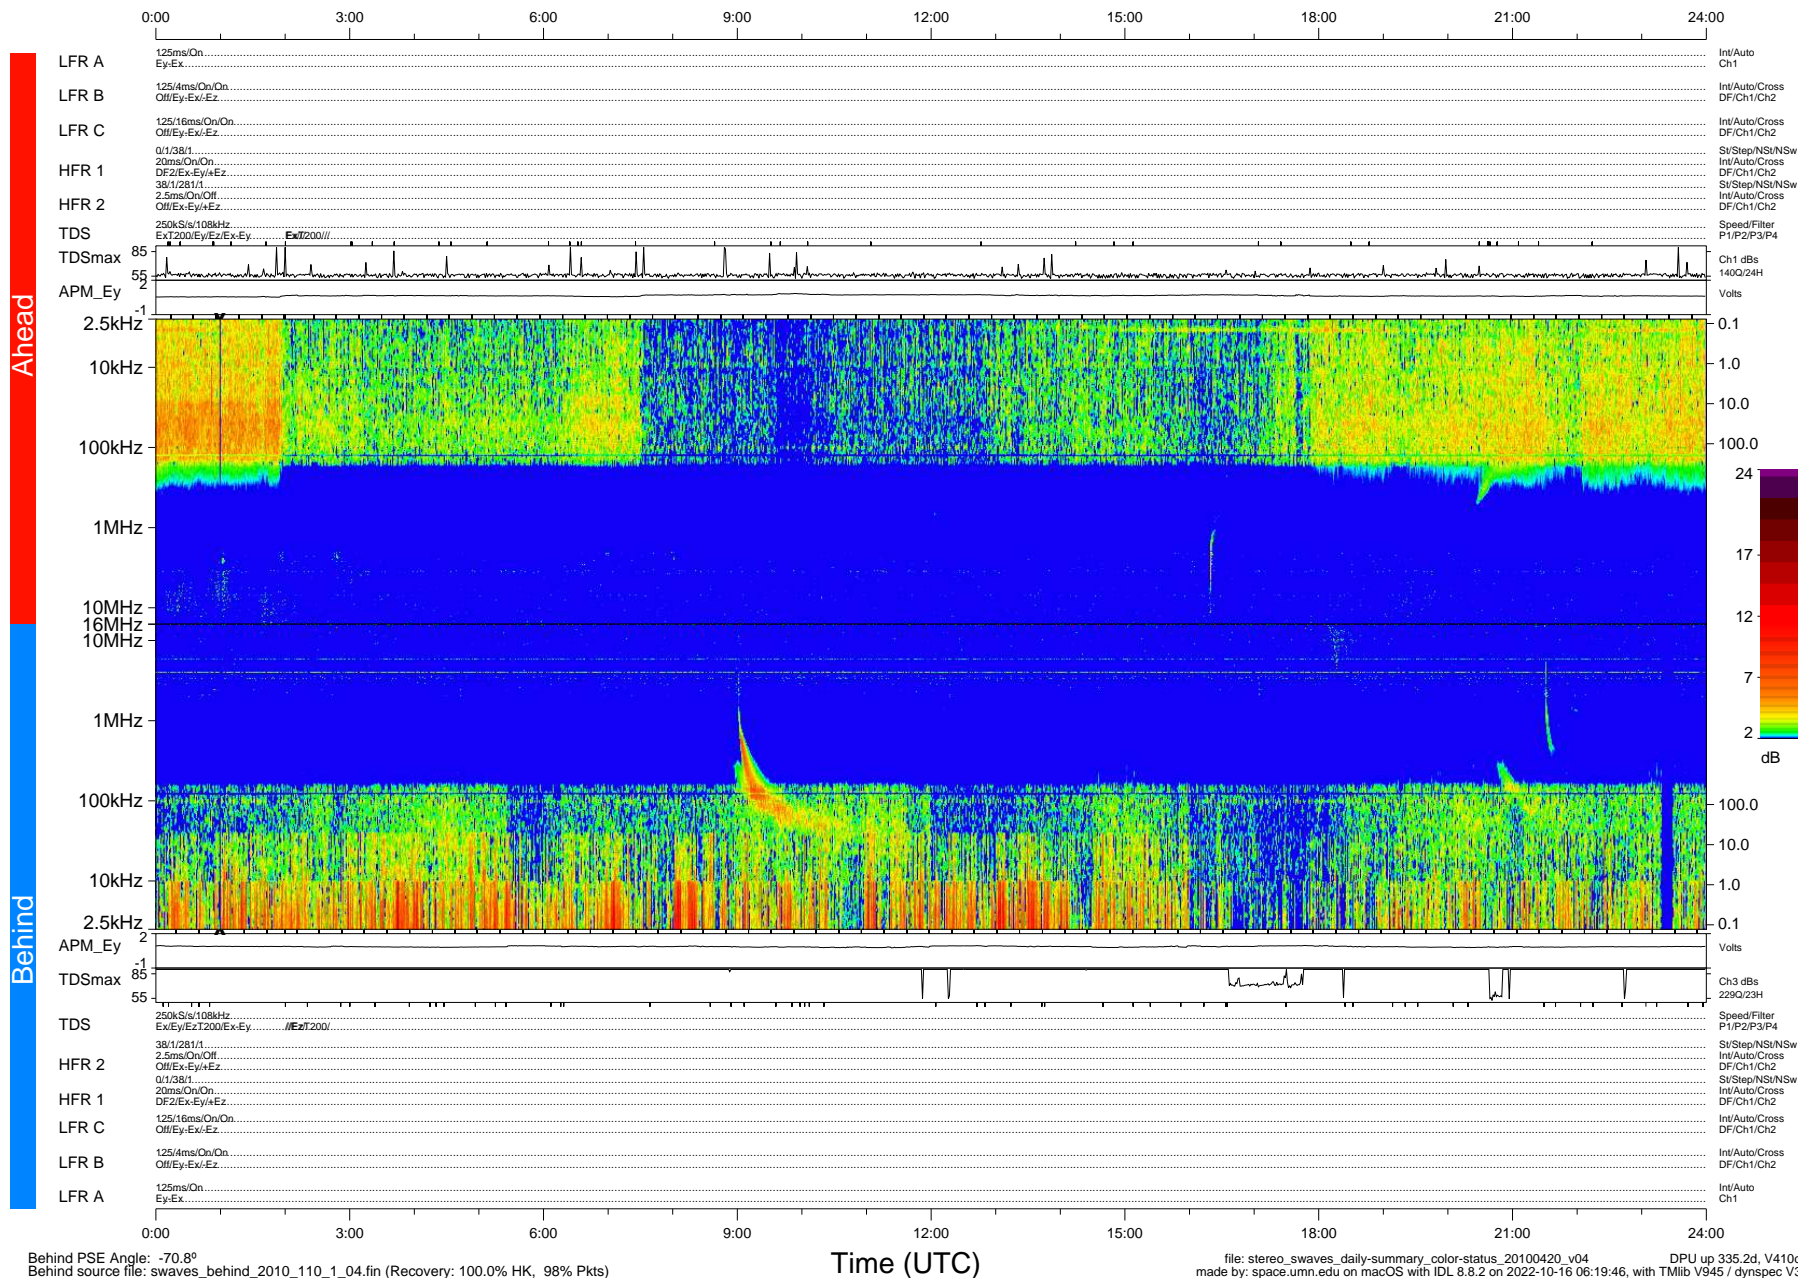

STEREO/WAVES Daily Summary - 20-Apr-2010 (DOY 110)

Ahead source file: swaves_ahead_2010_110_1_04.fin (Recovery: 100.0% HK, 86% Pkts)
Ahead PSE Angle: 68.7°

DPU up 259.4d, V410d12

Behind PSE Angle: -70.8°
Behind source file: swaves_behind_2010_110_1_04.fin (Recovery: 100.0% HK, 98% Pkts)

Time (UTC)