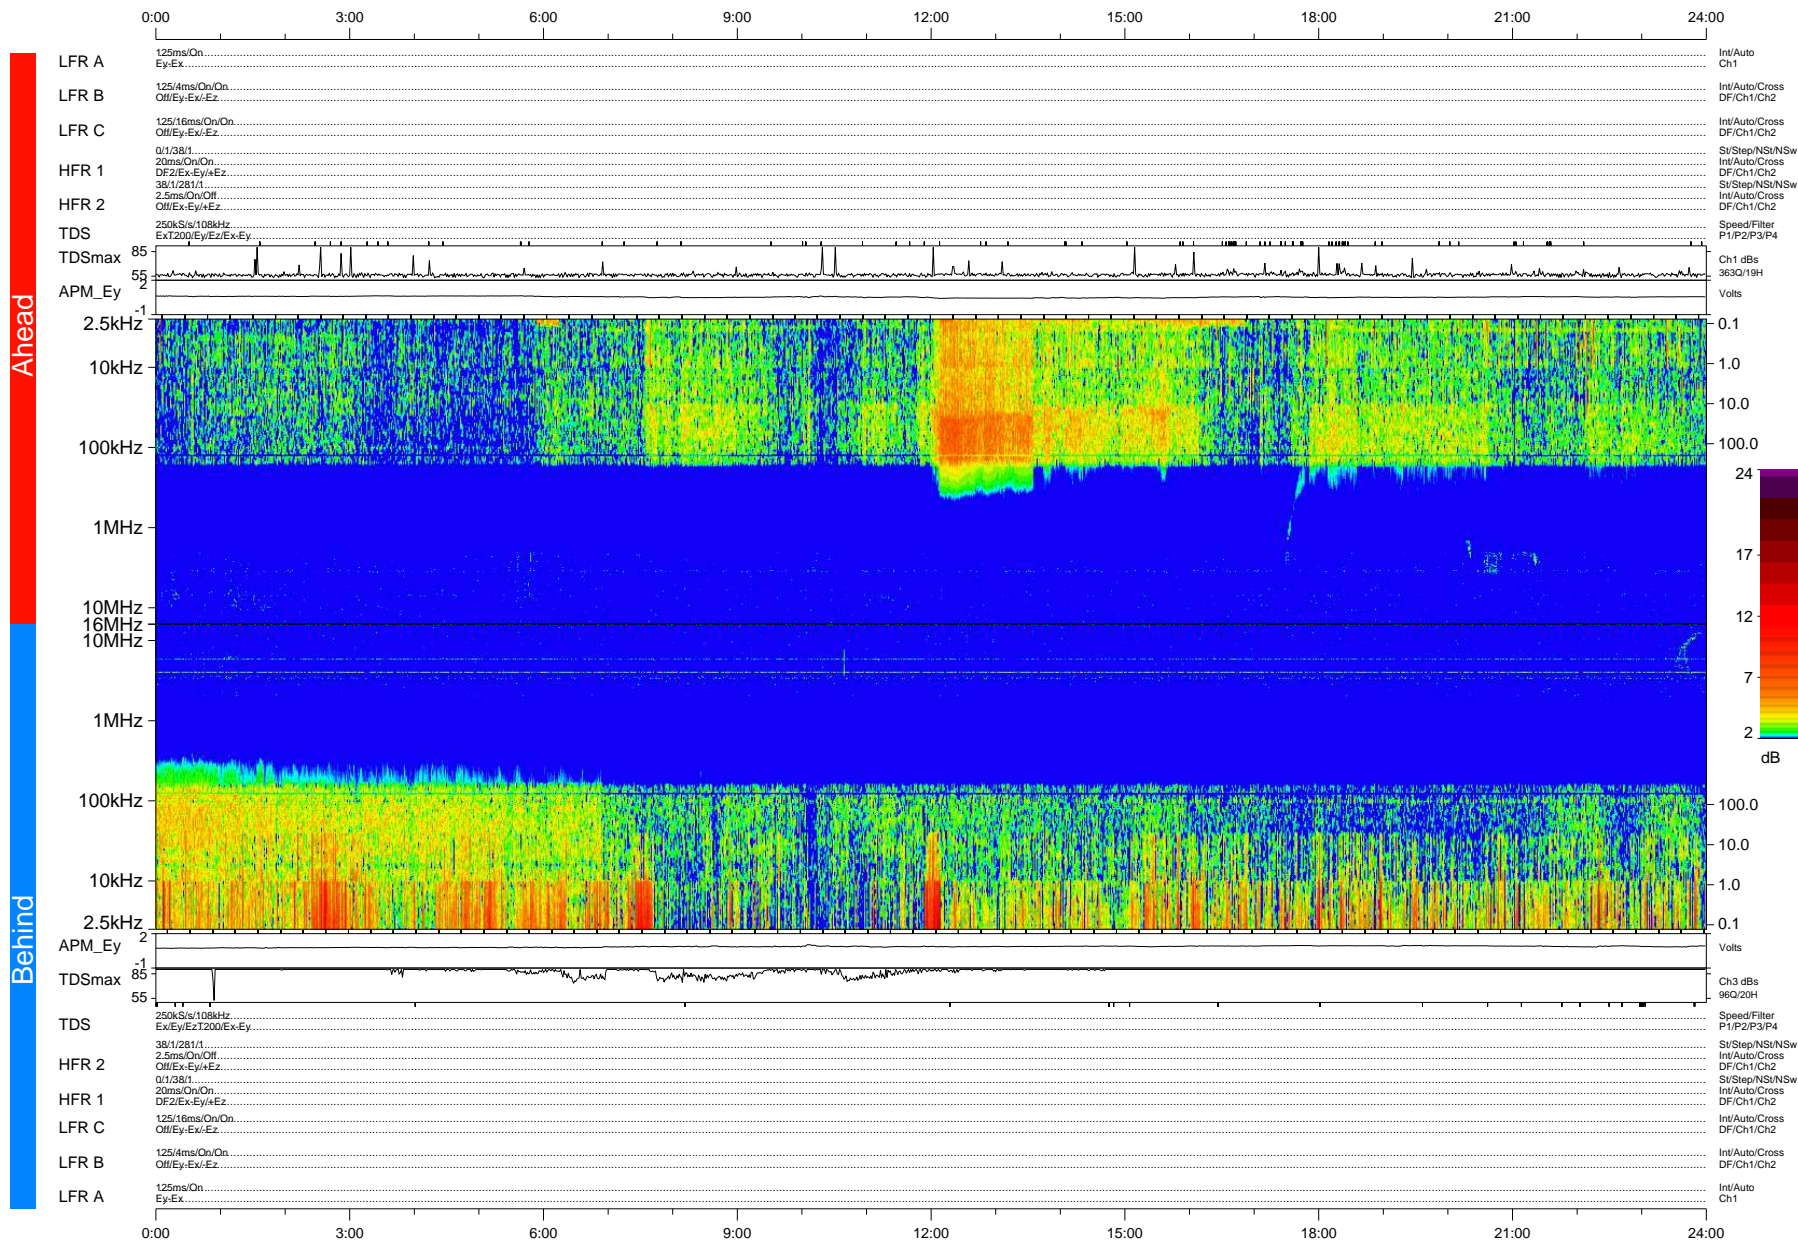

STEREO/WAVES Daily Summary - 19-Apr-2010 (DOY 109)

Ahead source file: swaves_ahead_2010_109_1_04.fin (Recovery: 100.0% HK, 119% Pkts)
Ahead PSE Angle: 68.6°

DPU up 258.4d, V410d12

Behind PSE Angle: -70.8°
Behind source file: swaves_behind_2010_109_1_04.fin (Recovery: 100.0% HK, 79% Pkts)

Time (UTC)