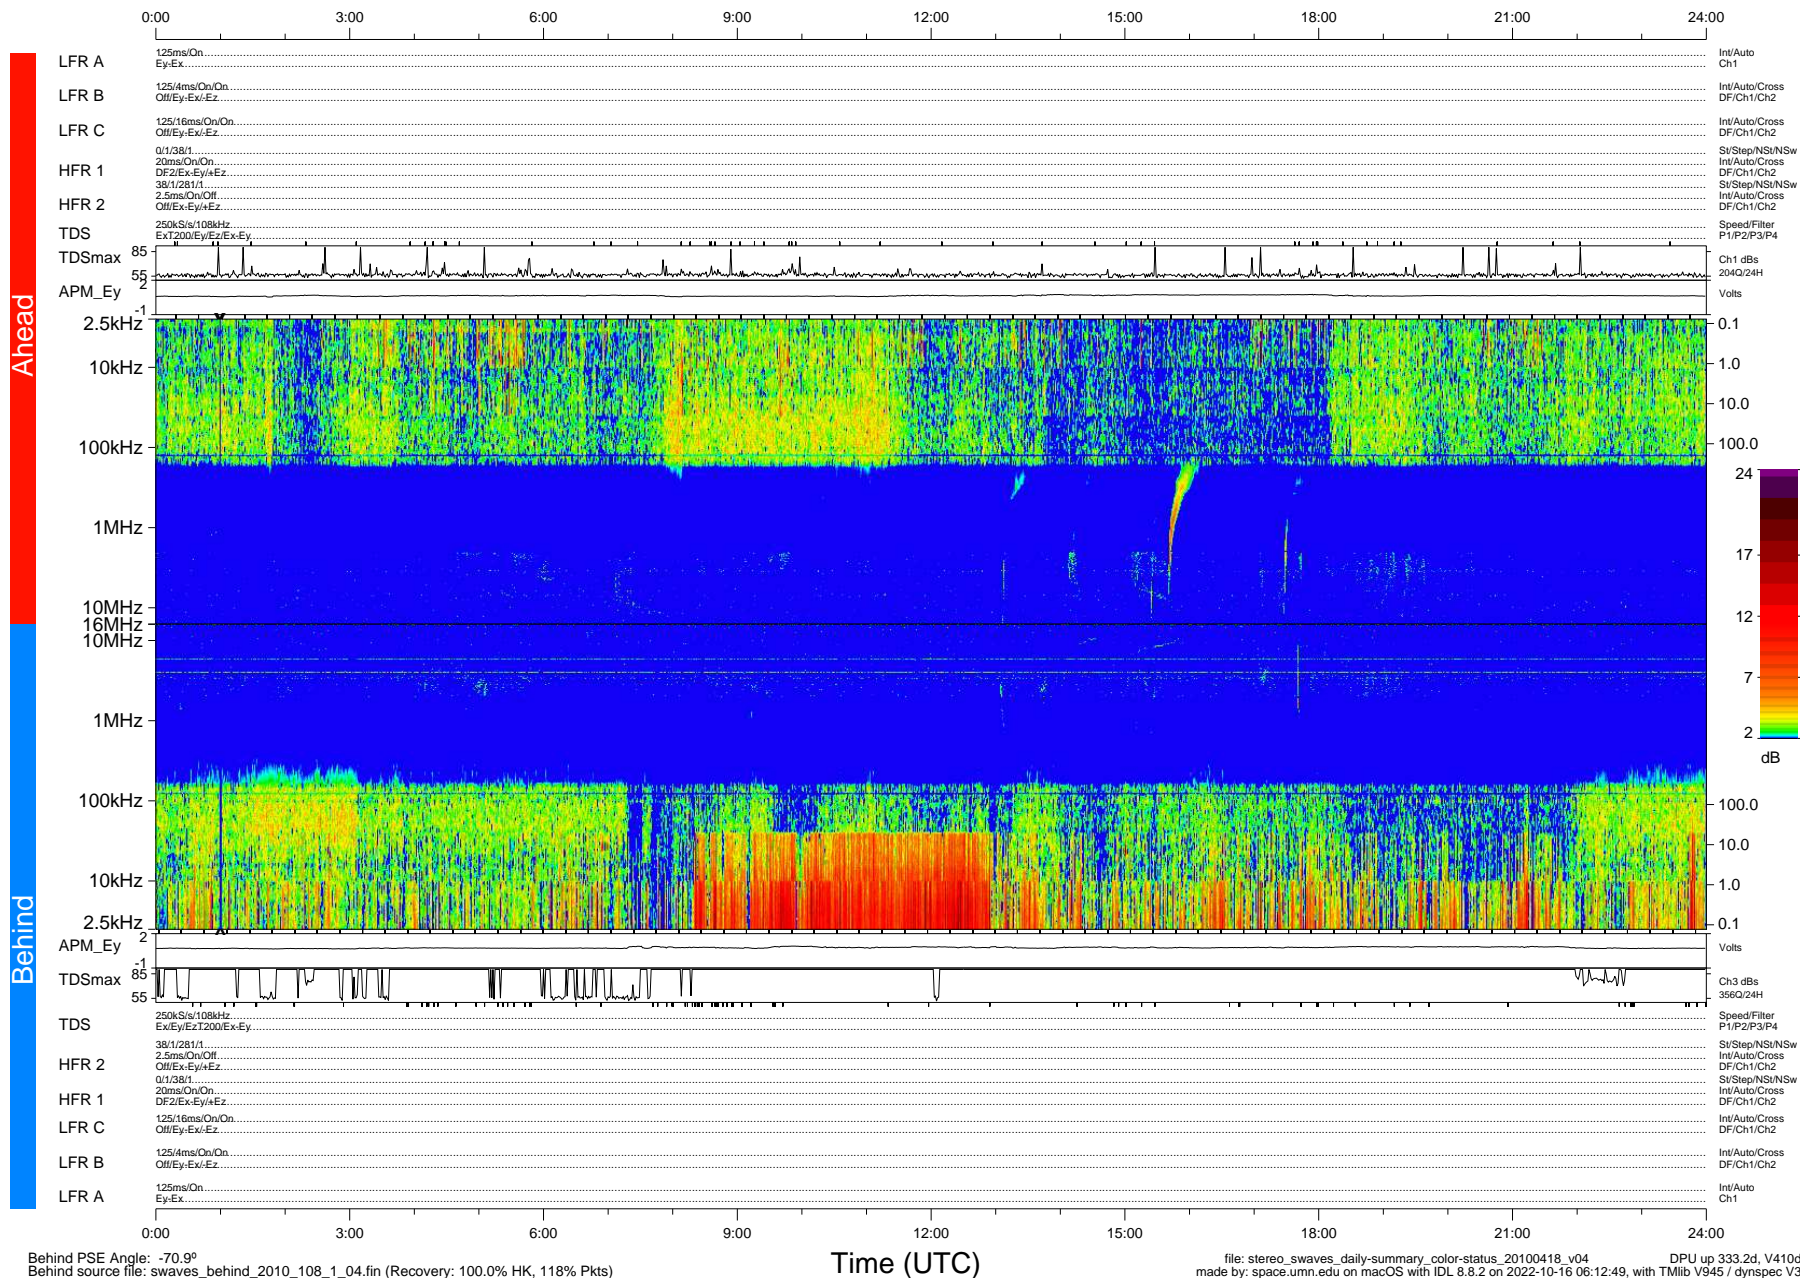

STEREO/WAVES Daily Summary - 18-Apr-2010 (DOY 108)

Ahead source file: swaves_ahead_2010_108_1_04.fin (Recovery: 100.0% HK, 95% Pkts)
Ahead PSE Angle: 68.5°

DPU up 257.4d, V410d12

Behind PSE Angle: -70.9°
Behind source file: swaves_behind_2010_108_1_04.fin (Recovery: 100.0% HK, 118% Pkts)

Time (UTC)