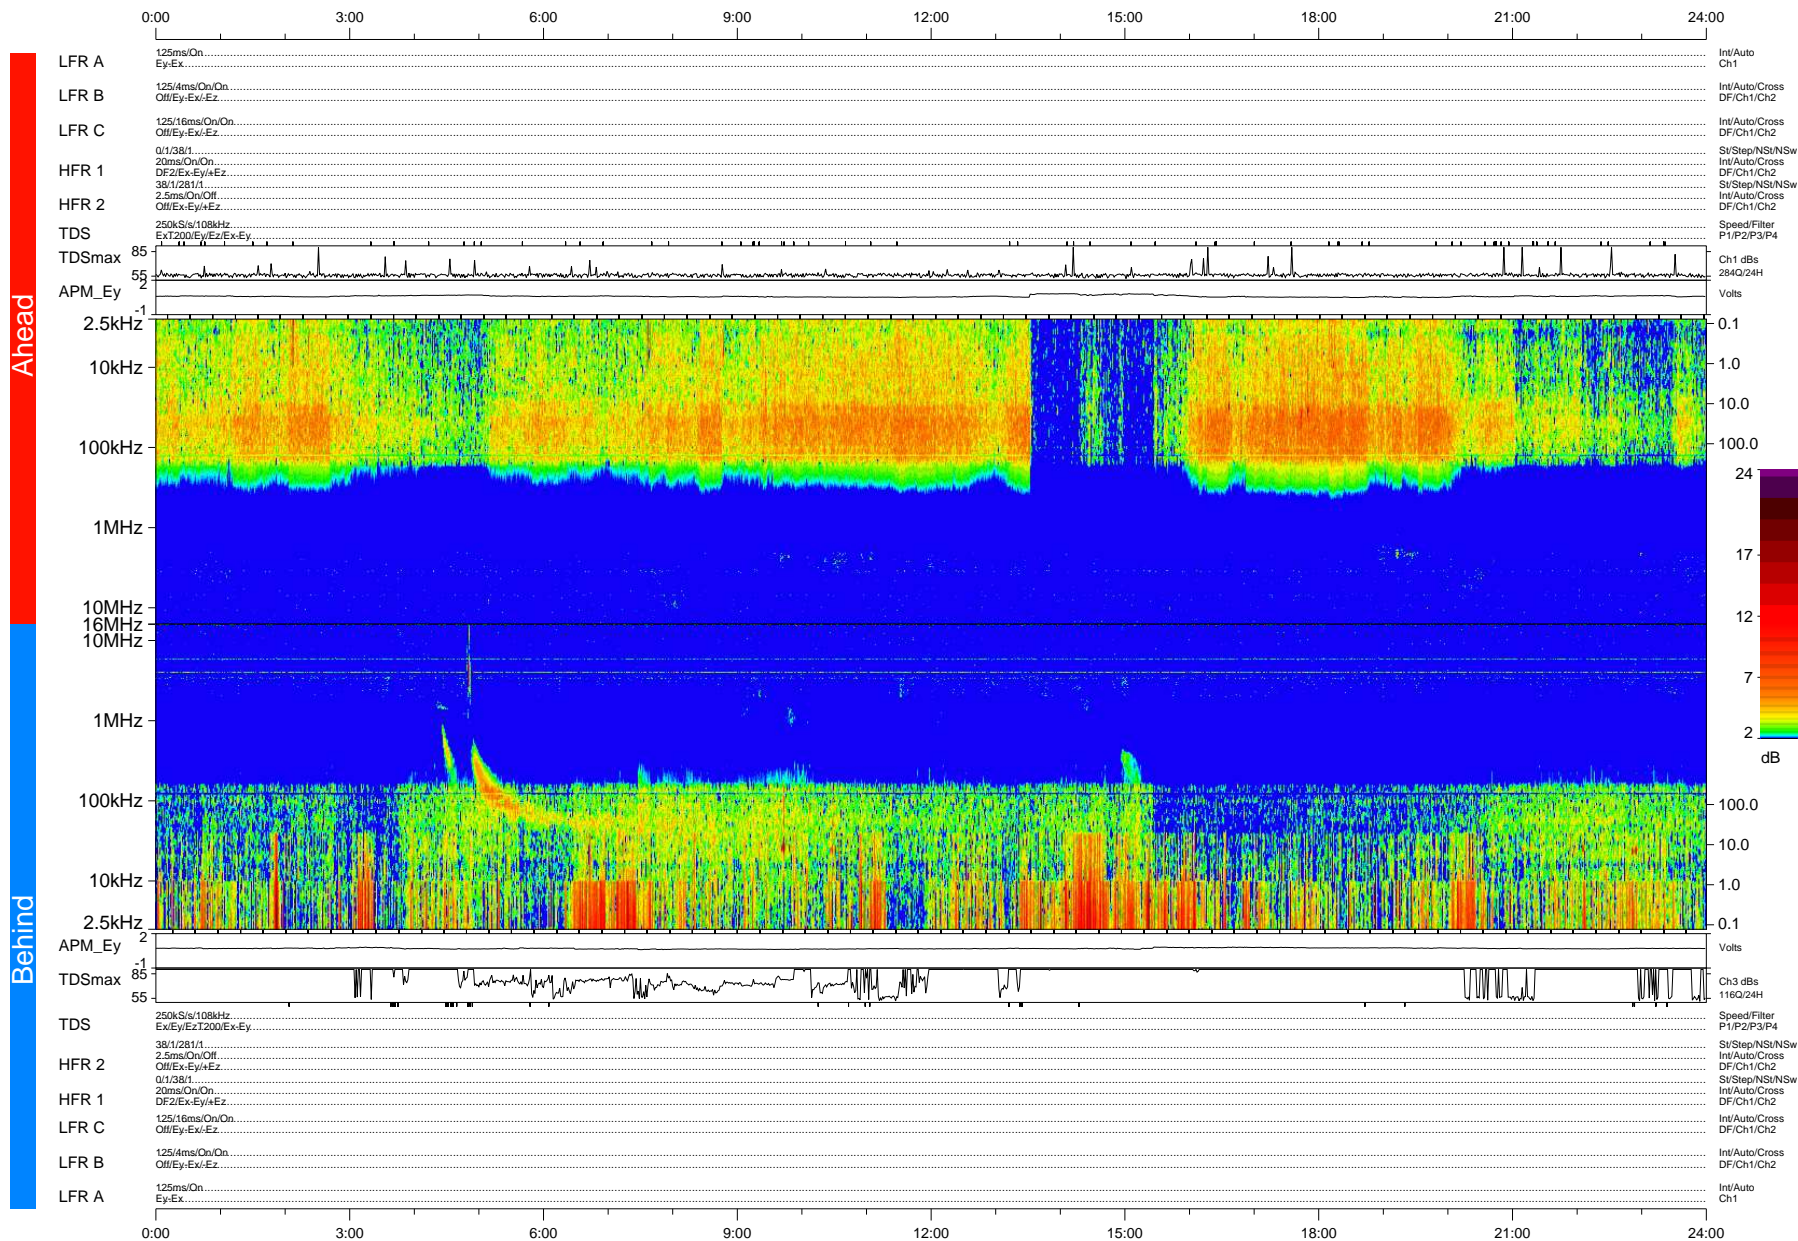

STEREO/WAVES Daily Summary - 17-Apr-2010 (DOY 107)

Ahead source file: swaves_ahead_2010_107_1_04.fin (Recovery: 100.0% HK, 107% Pkts)
Ahead PSE Angle: 68.4°

DPU up 256.4d, V410d12

Behind PSE Angle: -70.9°
Behind source file: swaves_behind_2010_107_1_04.fin (Recovery: 100.0% HK, 83% Pkts)

Time (UTC)