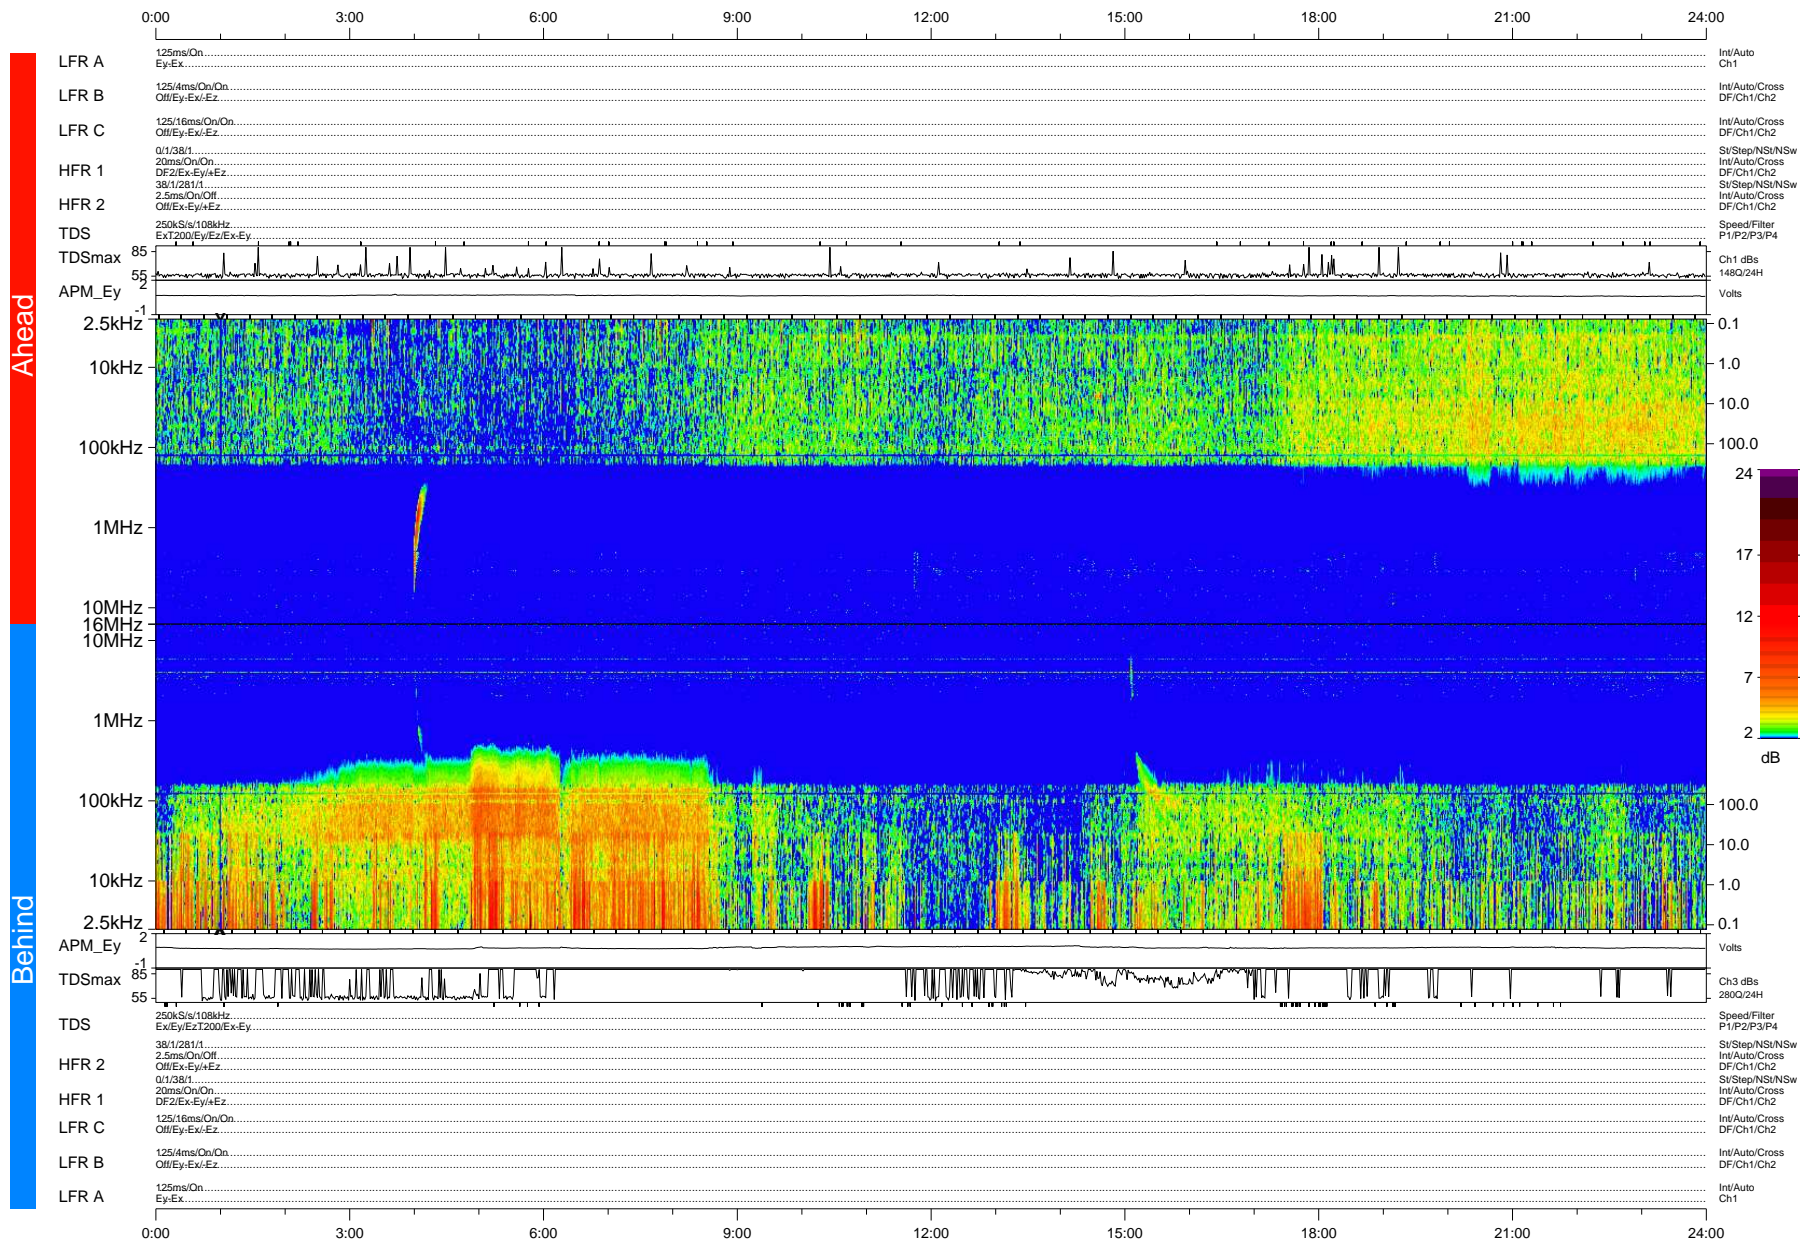

STEREO/WAVES Daily Summary - 16-Apr-2010 (DOY 106)

Ahead source file: swaves_ahead_2010_106_1_04.fin (Recovery: 100.0% HK, 87% Pkts)
Ahead PSE Angle: 68.3°

DPU up 255.4d, V410d12

Behind PSE Angle: -70.9°
Behind source file: swaves_behind_2010_106_1_04.fin (Recovery: 100.0% HK, 107% Pkts)

Time (UTC)