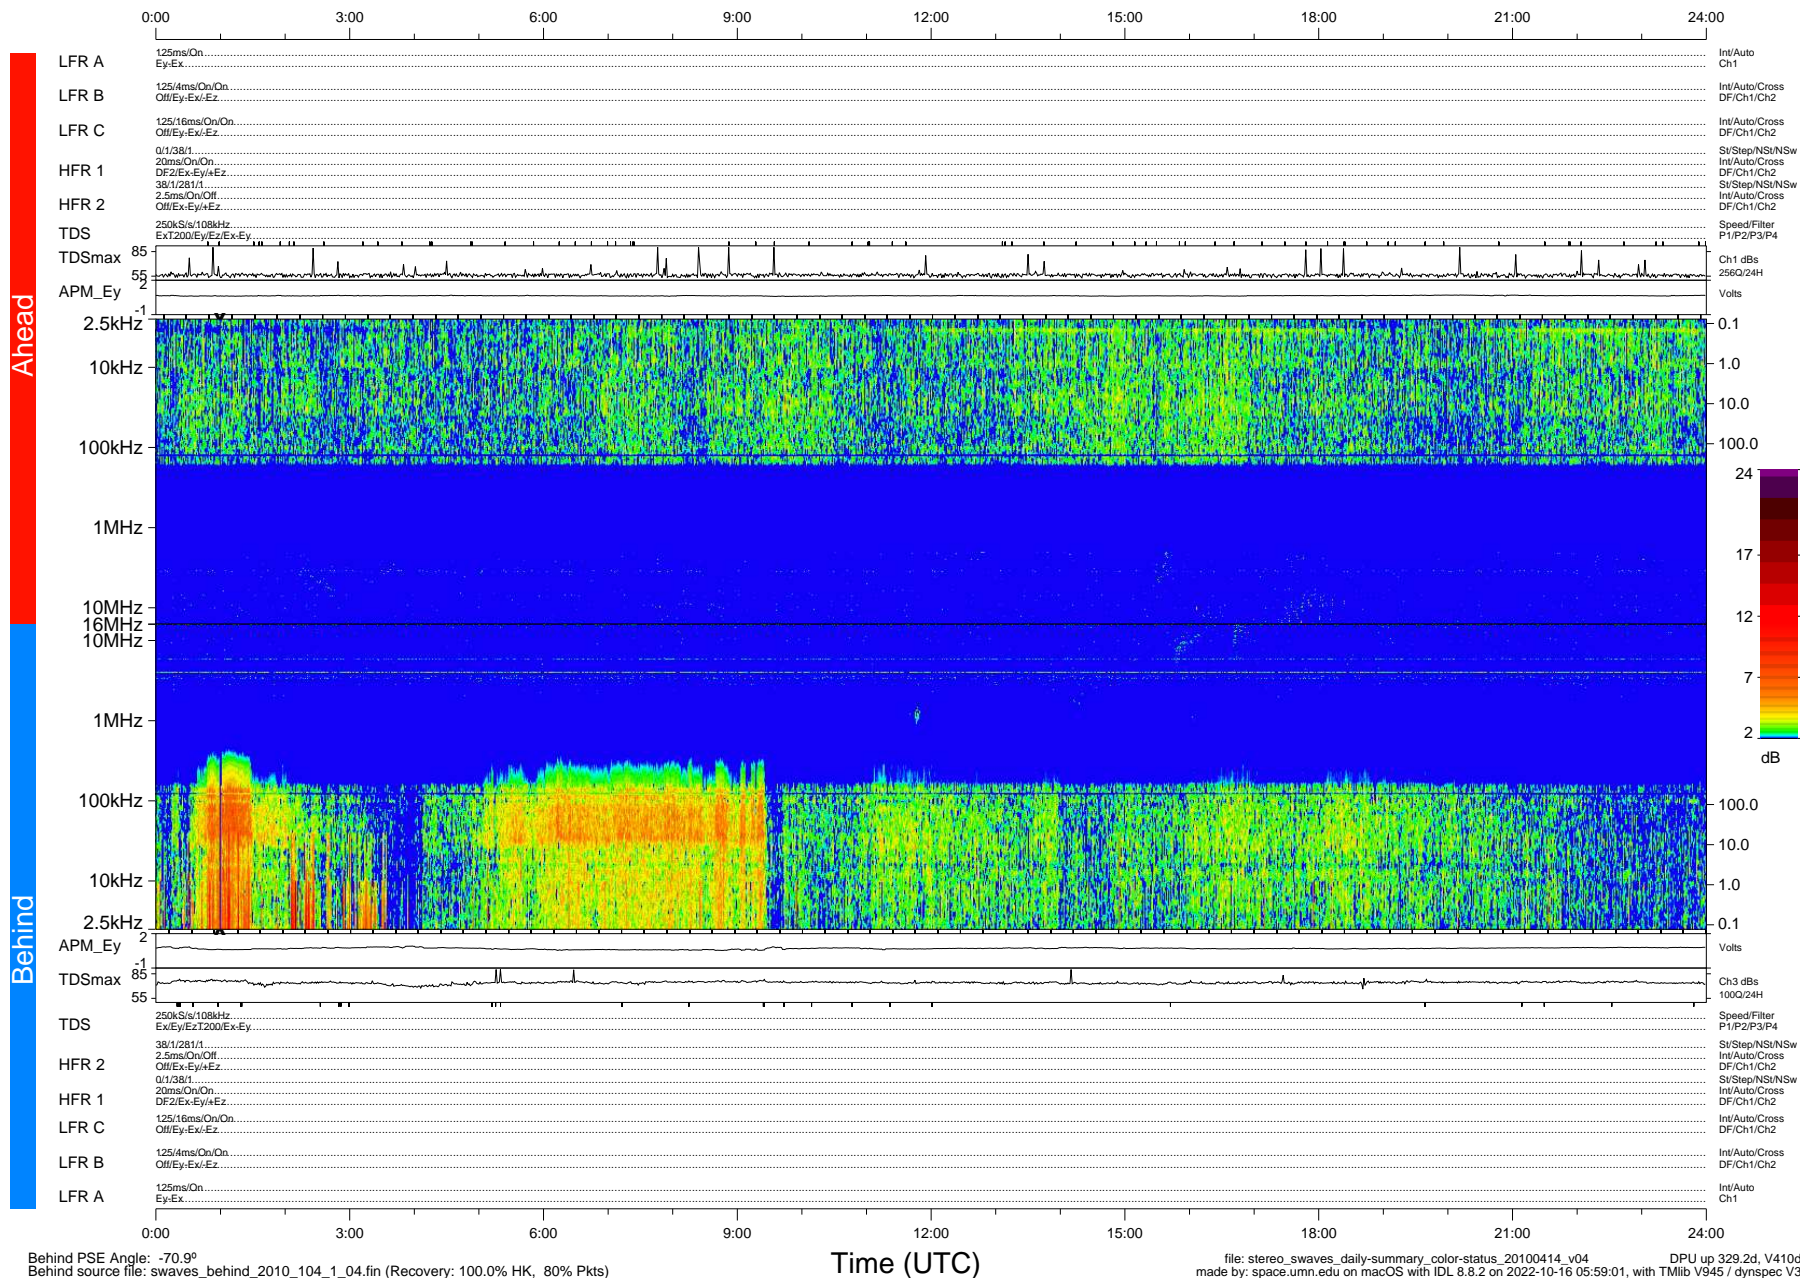

STEREO/WAVES Daily Summary - 14-Apr-2010 (DOY 104)

Ahead source file: swaves_ahead_2010_104_1_04.fin (Recovery: 100.0% HK, 103% Pkts)
Ahead PSE Angle: 68.2°

DPU up 253.4d, V410d12

Behind PSE Angle: -70.9°
Behind source file: swaves_behind_2010_104_1_04.fin (Recovery: 100.0% HK, 80% Pkts)

Time (UTC)