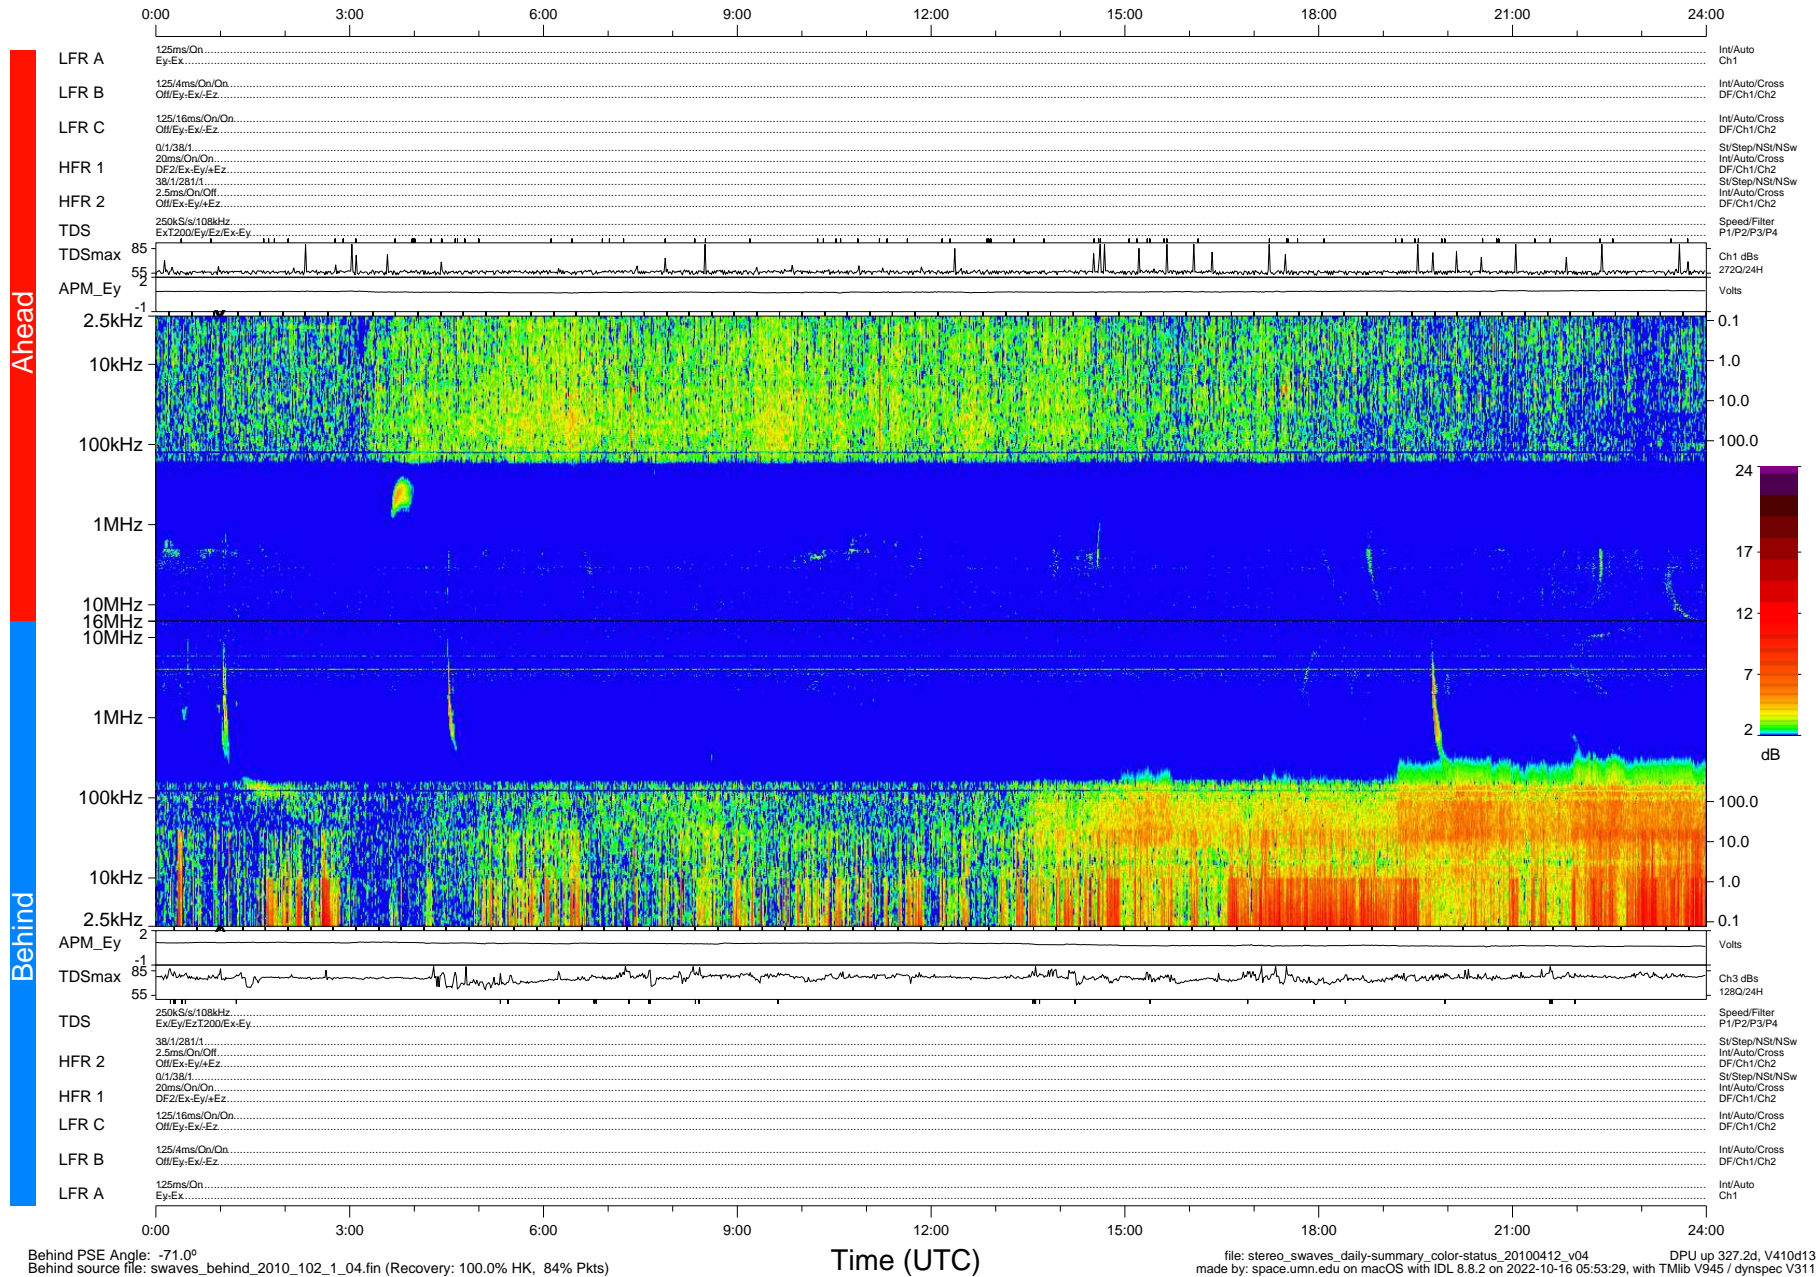

STEREO/WAVES Daily Summary - 12-Apr-2010 (DOY 102)

Ahead source file: swaves_ahead_2010_102_1_04.fin (Recovery: 100.0% HK, 106% Pkts)
Ahead PSE Angle: 68.0°

DPU up 251.4d, V410d12

Behind PSE Angle: -71.0°
Behind source file: swaves_behind_2010_102_1_04.fin (Recovery: 100.0% HK, 84% Pkts)