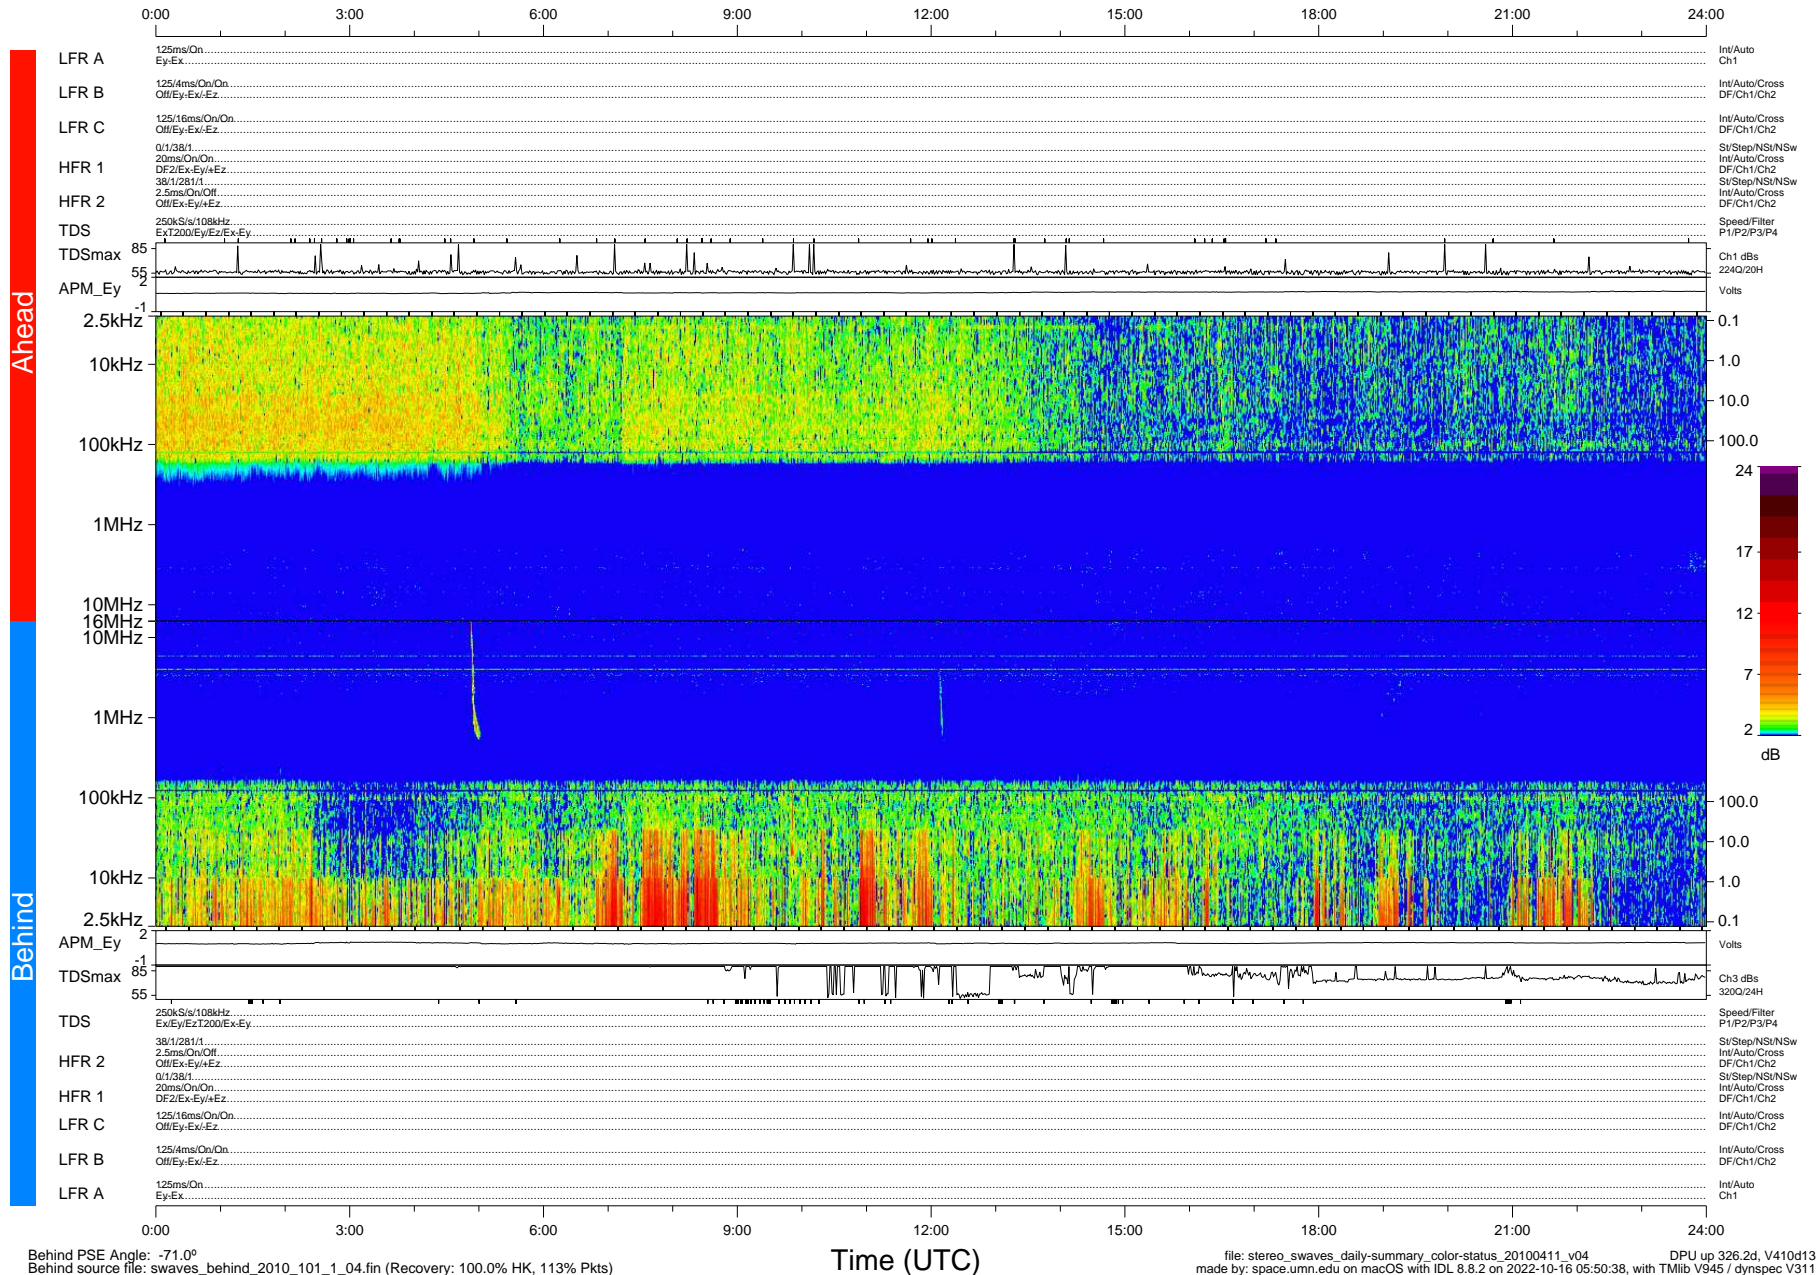

STEREO/WAVES Daily Summary - 11-Apr-2010 (DOY 101)

Ahead source file: swaves_ahead_2010_101_1_04.fin (Recovery: 100.0% HK, 98% Pkts)
Ahead PSE Angle: 68.0°

DPU up 250.4d, V410d12

Behind PSE Angle: -71.0°
Behind source file: swaves_behind_2010_101_1_04.fin (Recovery: 100.0% HK, 113% Pkts)

Time (UTC)