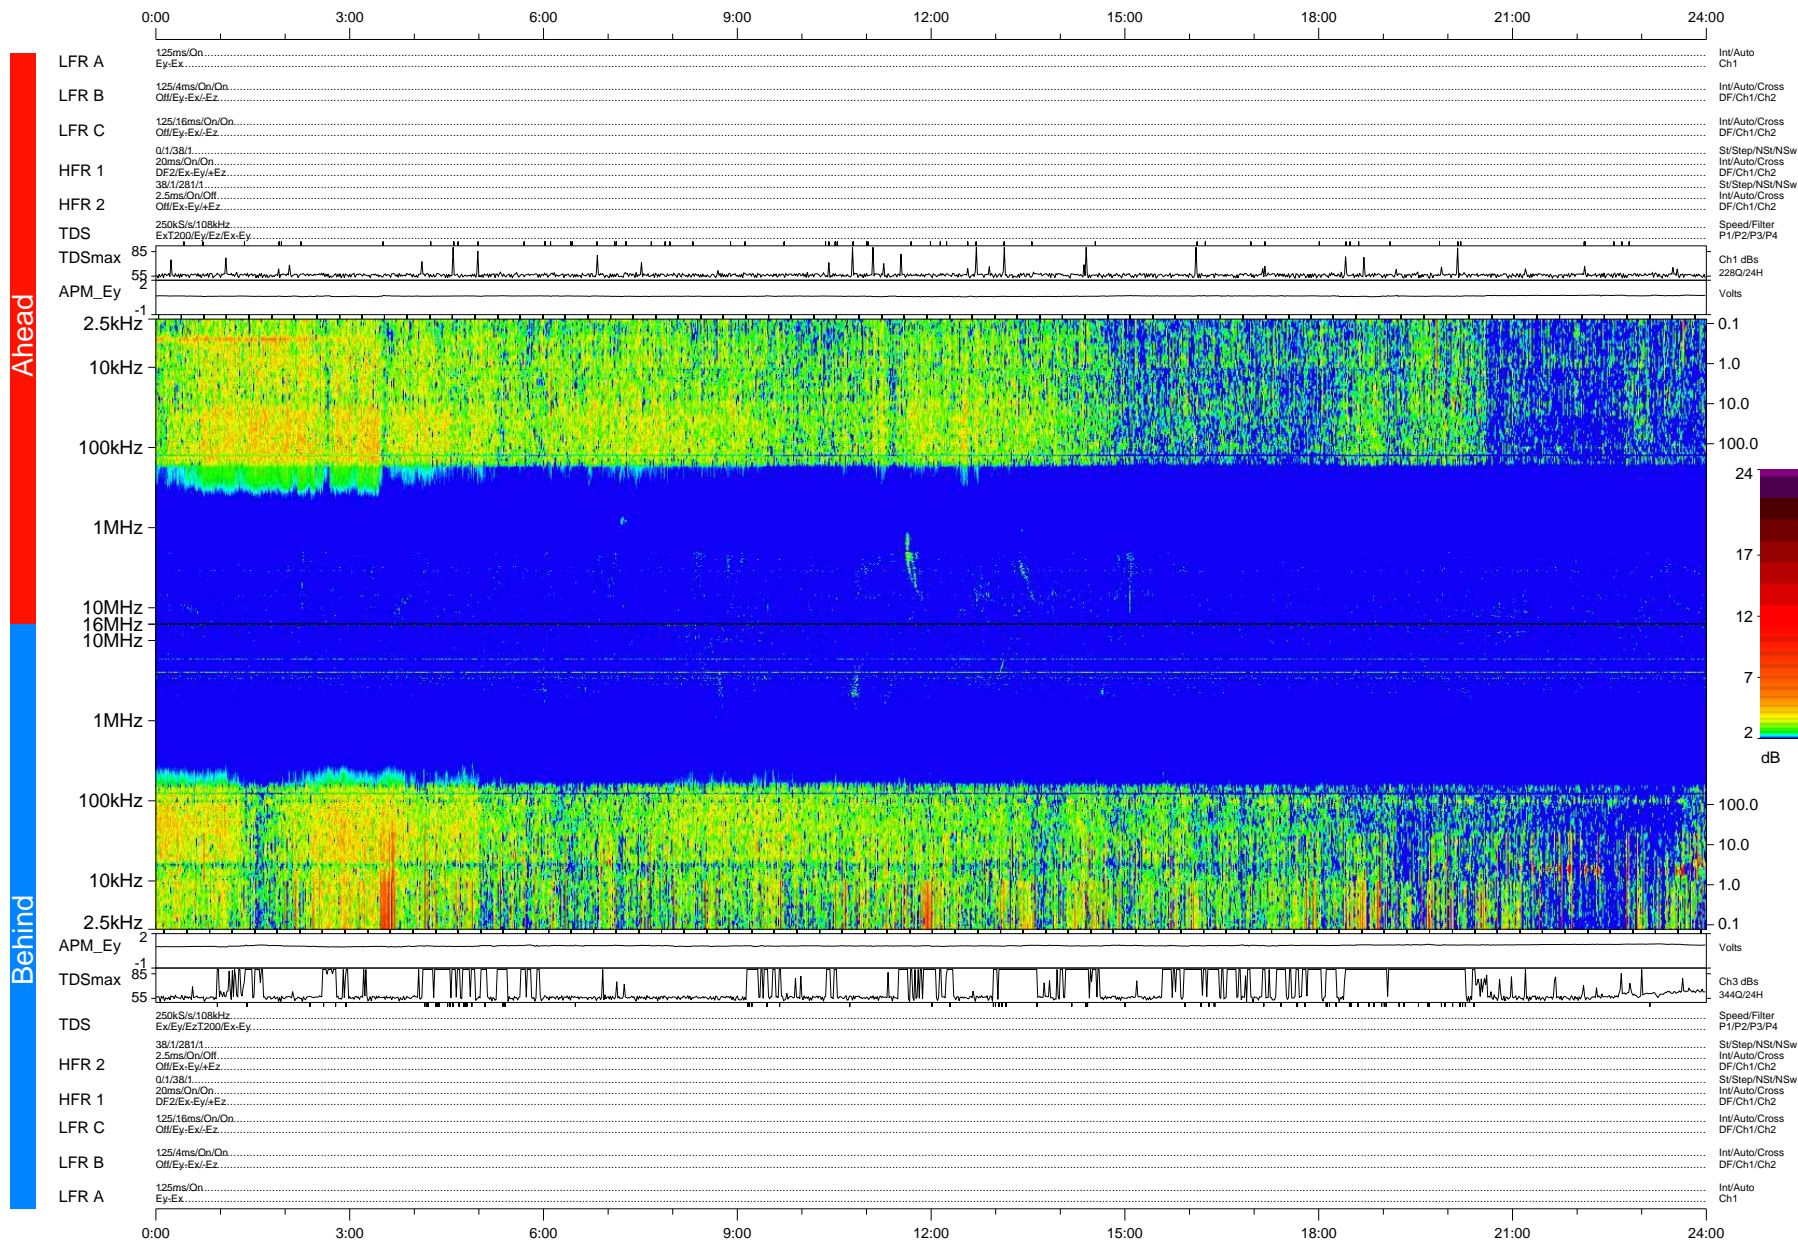

STEREO/WAVES Daily Summary - 09-Apr-2010 (DOY 099)

Ahead source file: swaves_ahead_2010_099_1_04.fin (Recovery: 100.0% HK, 99% Pkts)
Ahead PSE Angle: 67.9°

DPU up 248.4d, V410d12

Behind PSE Angle: -71.0°
Behind source file: swaves_behind_2010_099_1_04.fin (Recovery: 100.0% HK, 116% Pkts)

Time (UTC)