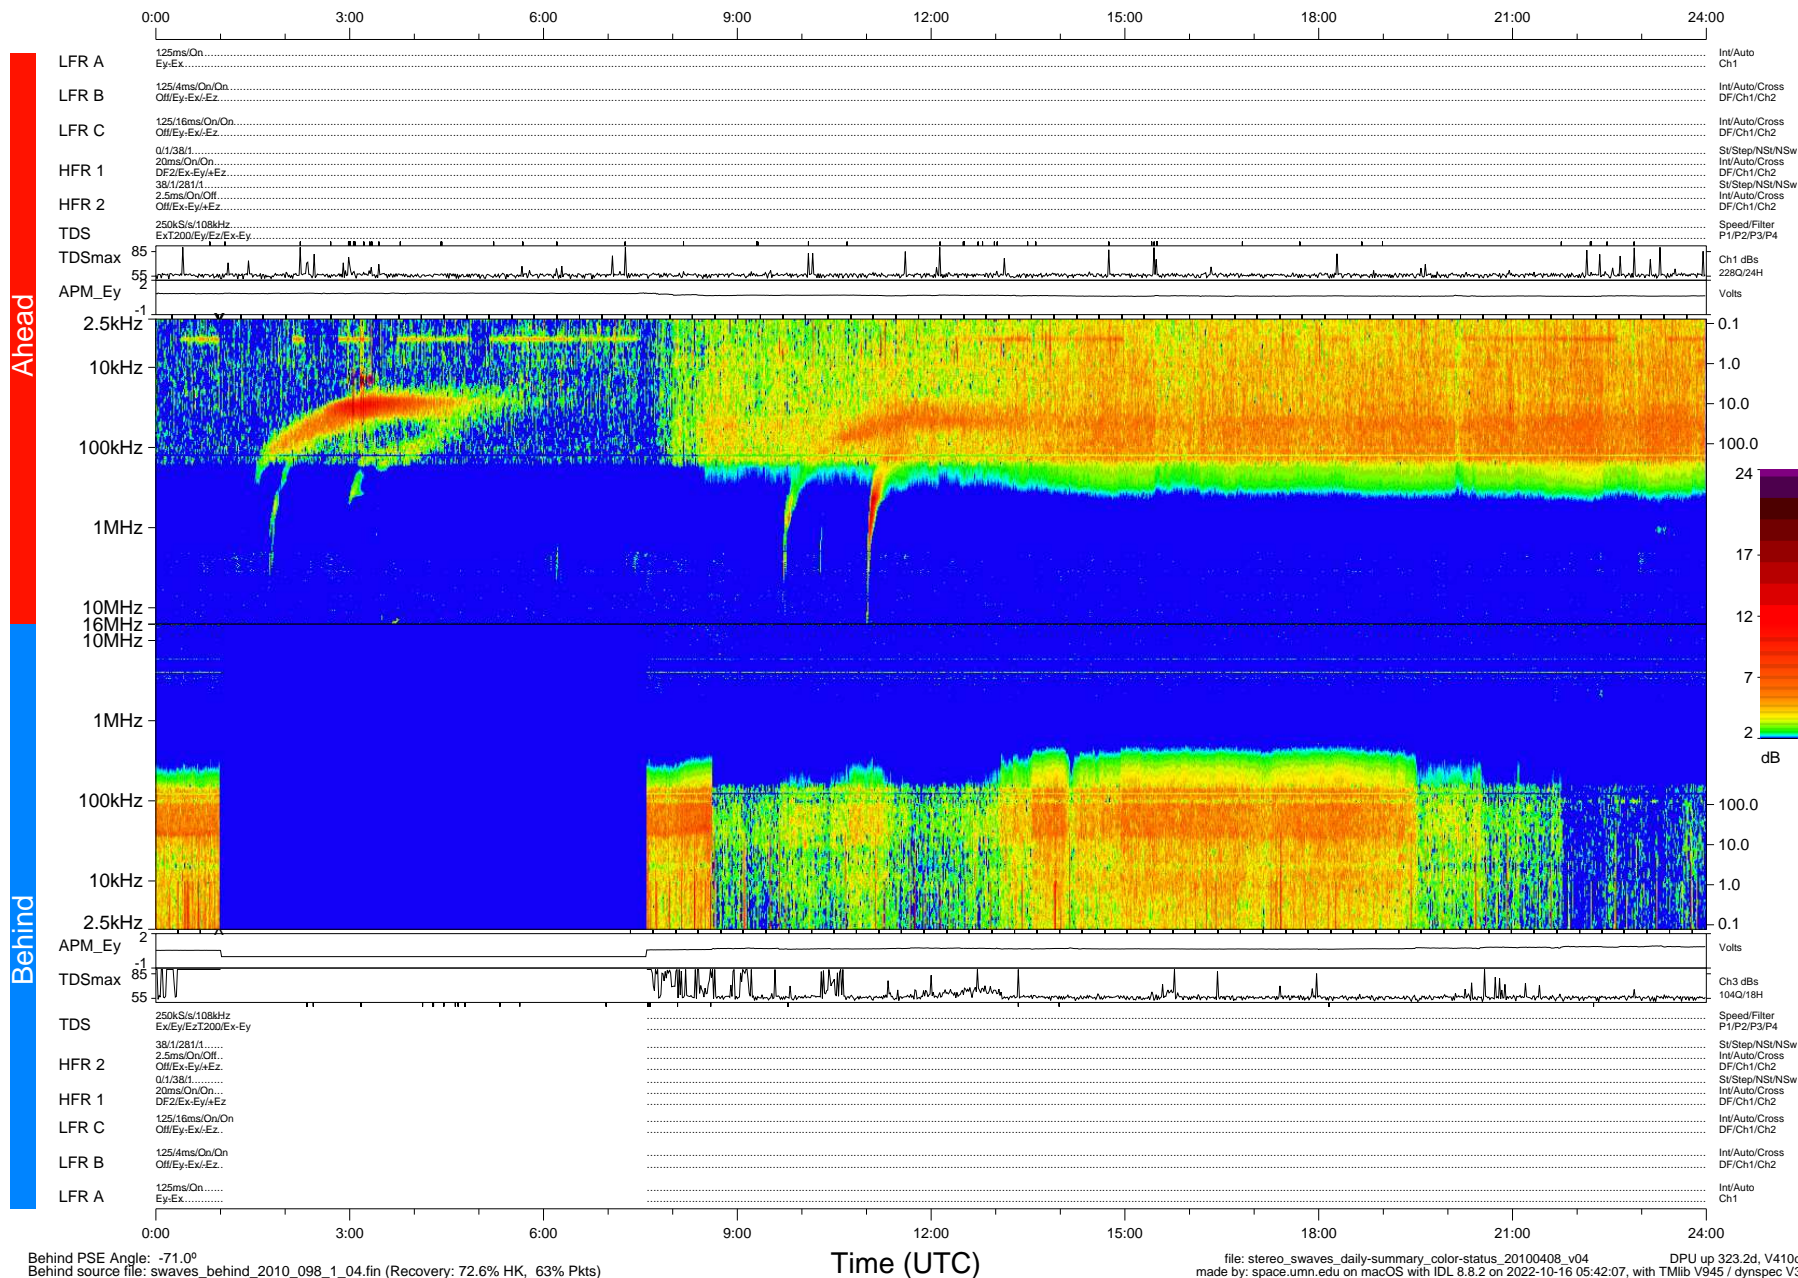

STEREO/WAVES Daily Summary - 08-Apr-2010 (DOY 098)

Ahead source file: swaves_ahead_2010_098_1_04.fin (Recovery: 100.0% HK, 99% Pkts)
Ahead PSE Angle: 67.8°

DPU up 247.4d, V410d12

Behind PSE Angle: -71.0°
Behind source file: swaves_behind_2010_098_1_04.fin (Recovery: 72.6% HK, 63% Pkts)