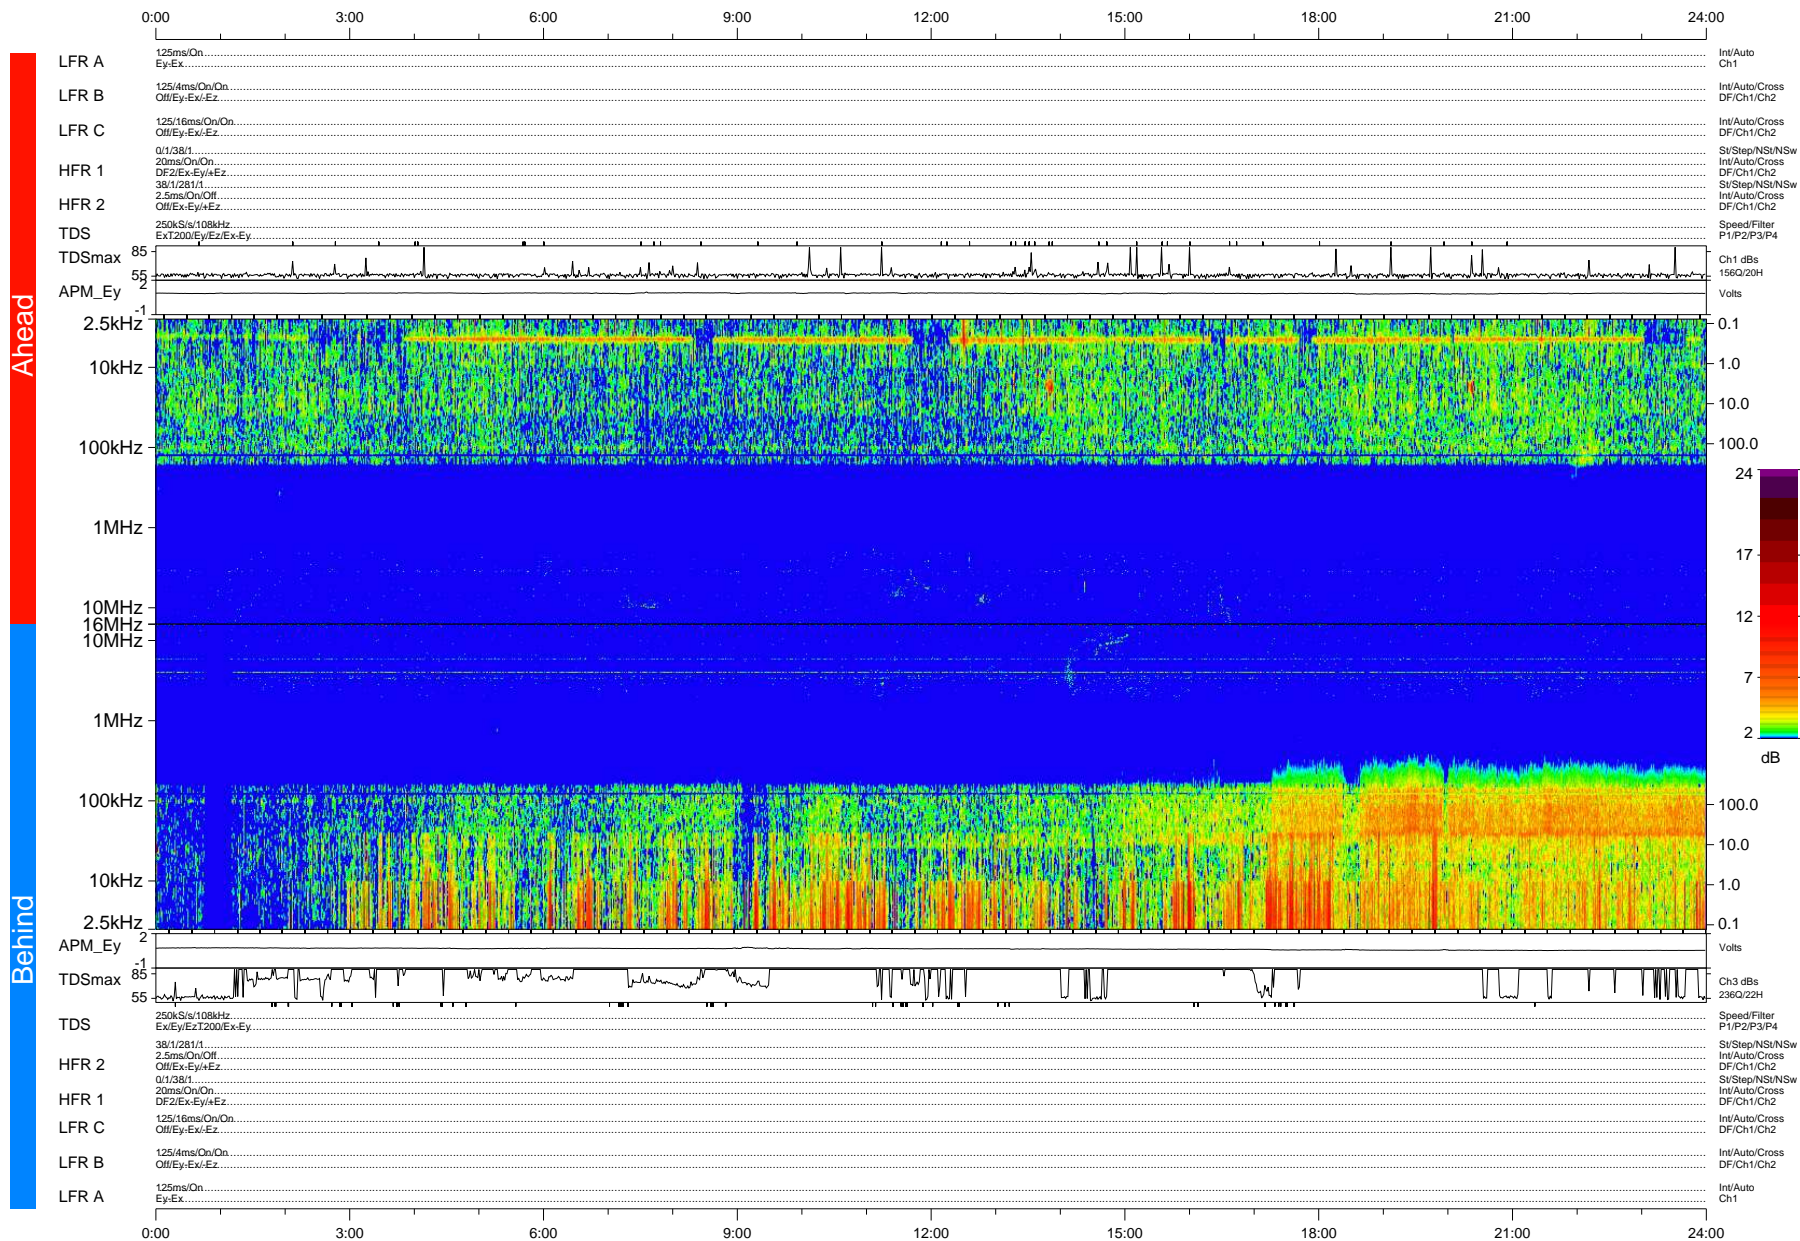

STEREO/WAVES Daily Summary - 07-Apr-2010 (DOY 097)

Ahead source file: swaves_ahead_2010_097_1_04.fin (Recovery: 100.0% HK, 88% Pkts)
Ahead PSE Angle: 67.7°

DPU up 246.4d, V410d12

Behind PSE Angle: -71.1°
Behind source file: swaves_behind_2010_097_1_04.fin (Recovery: 100.0% HK, 99% Pkts)

Time (UTC)