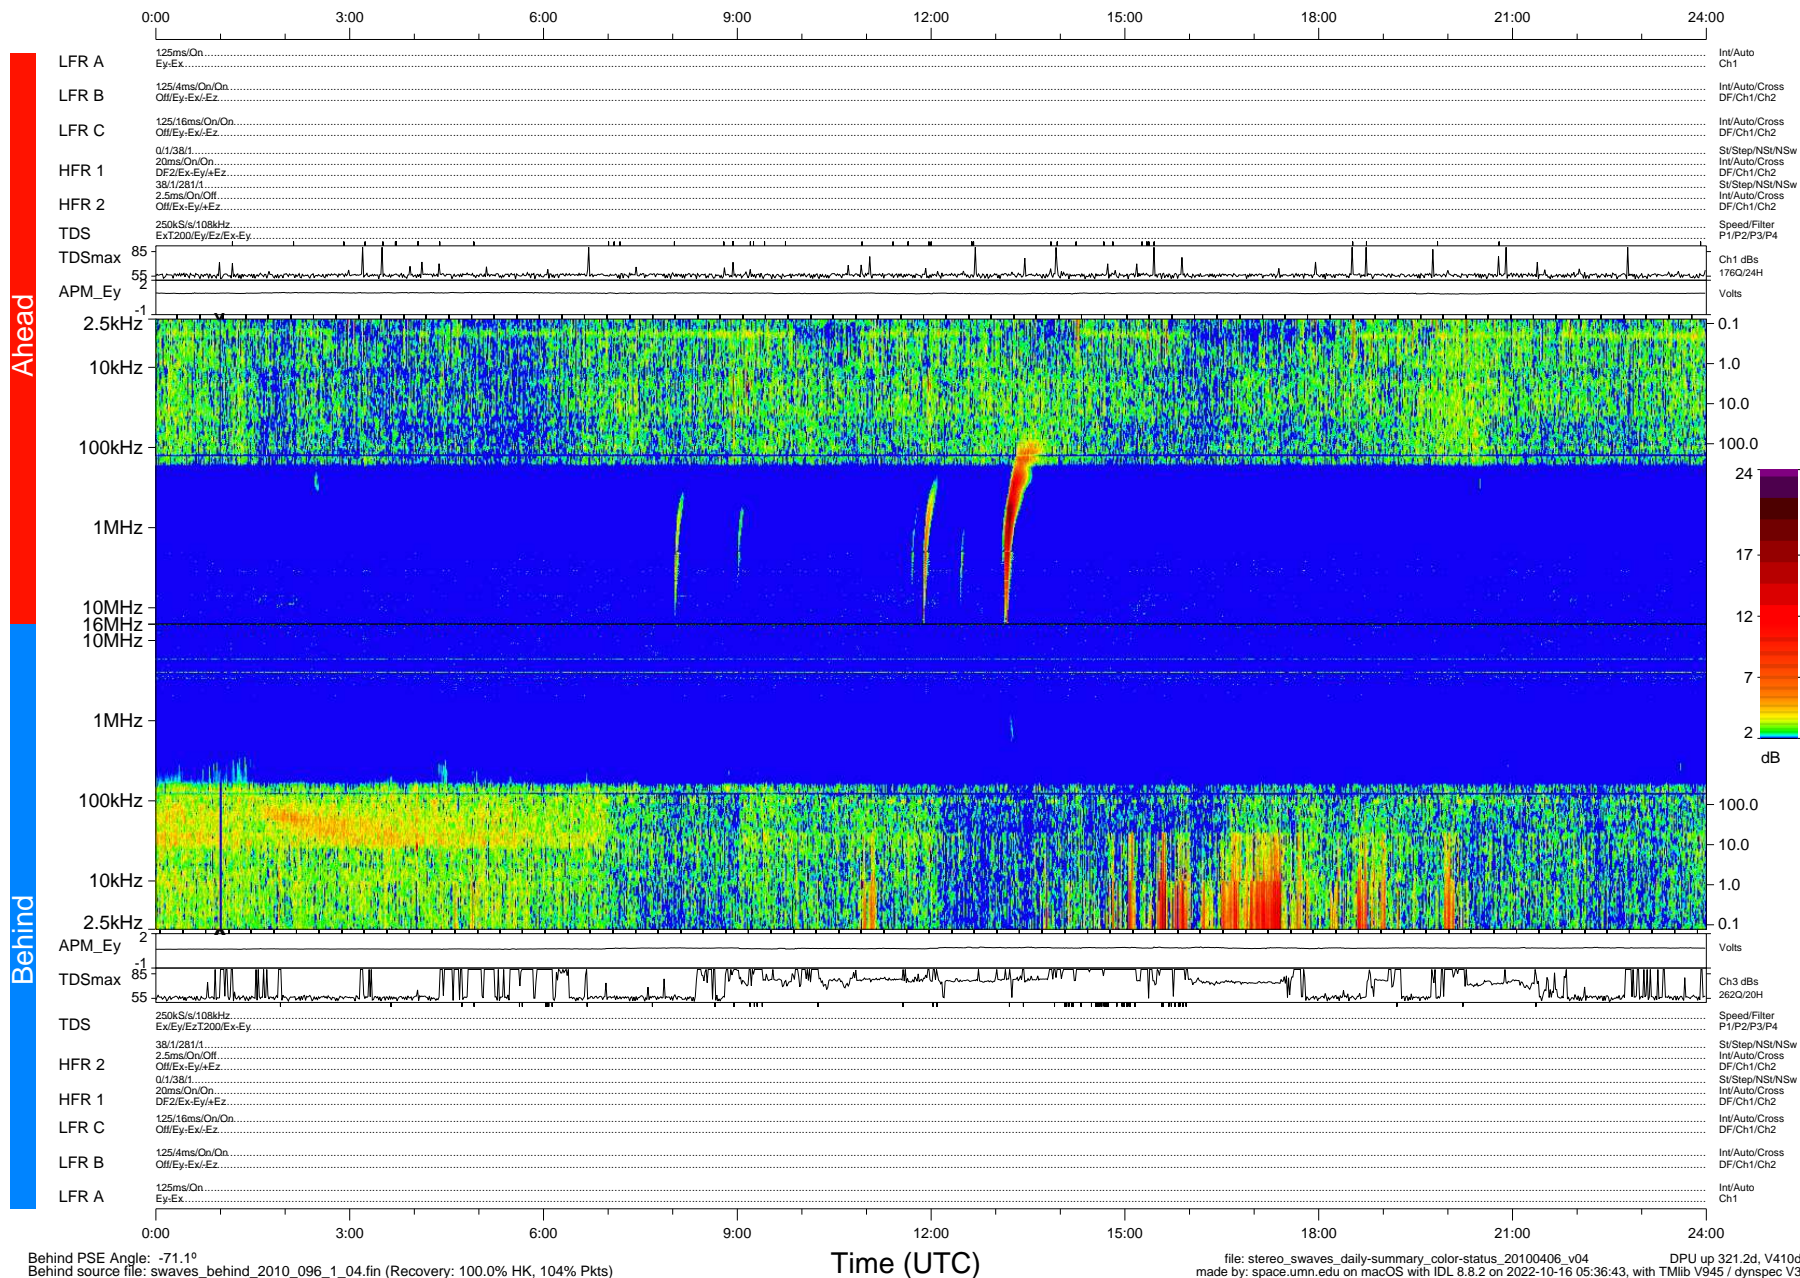

STEREO/WAVES Daily Summary - 06-Apr-2010 (DOY 096)

Ahead source file: swaves_ahead_2010_096_1_04.fin (Recovery: 100.0% HK, 91% Pkts)
Ahead PSE Angle: 67.6°

DPU up 245.4d, V410d12

Behind PSE Angle: -71.1°
Behind source file: swaves_behind_2010_096_1_04.fin (Recovery: 100.0% HK, 104% Pkts)