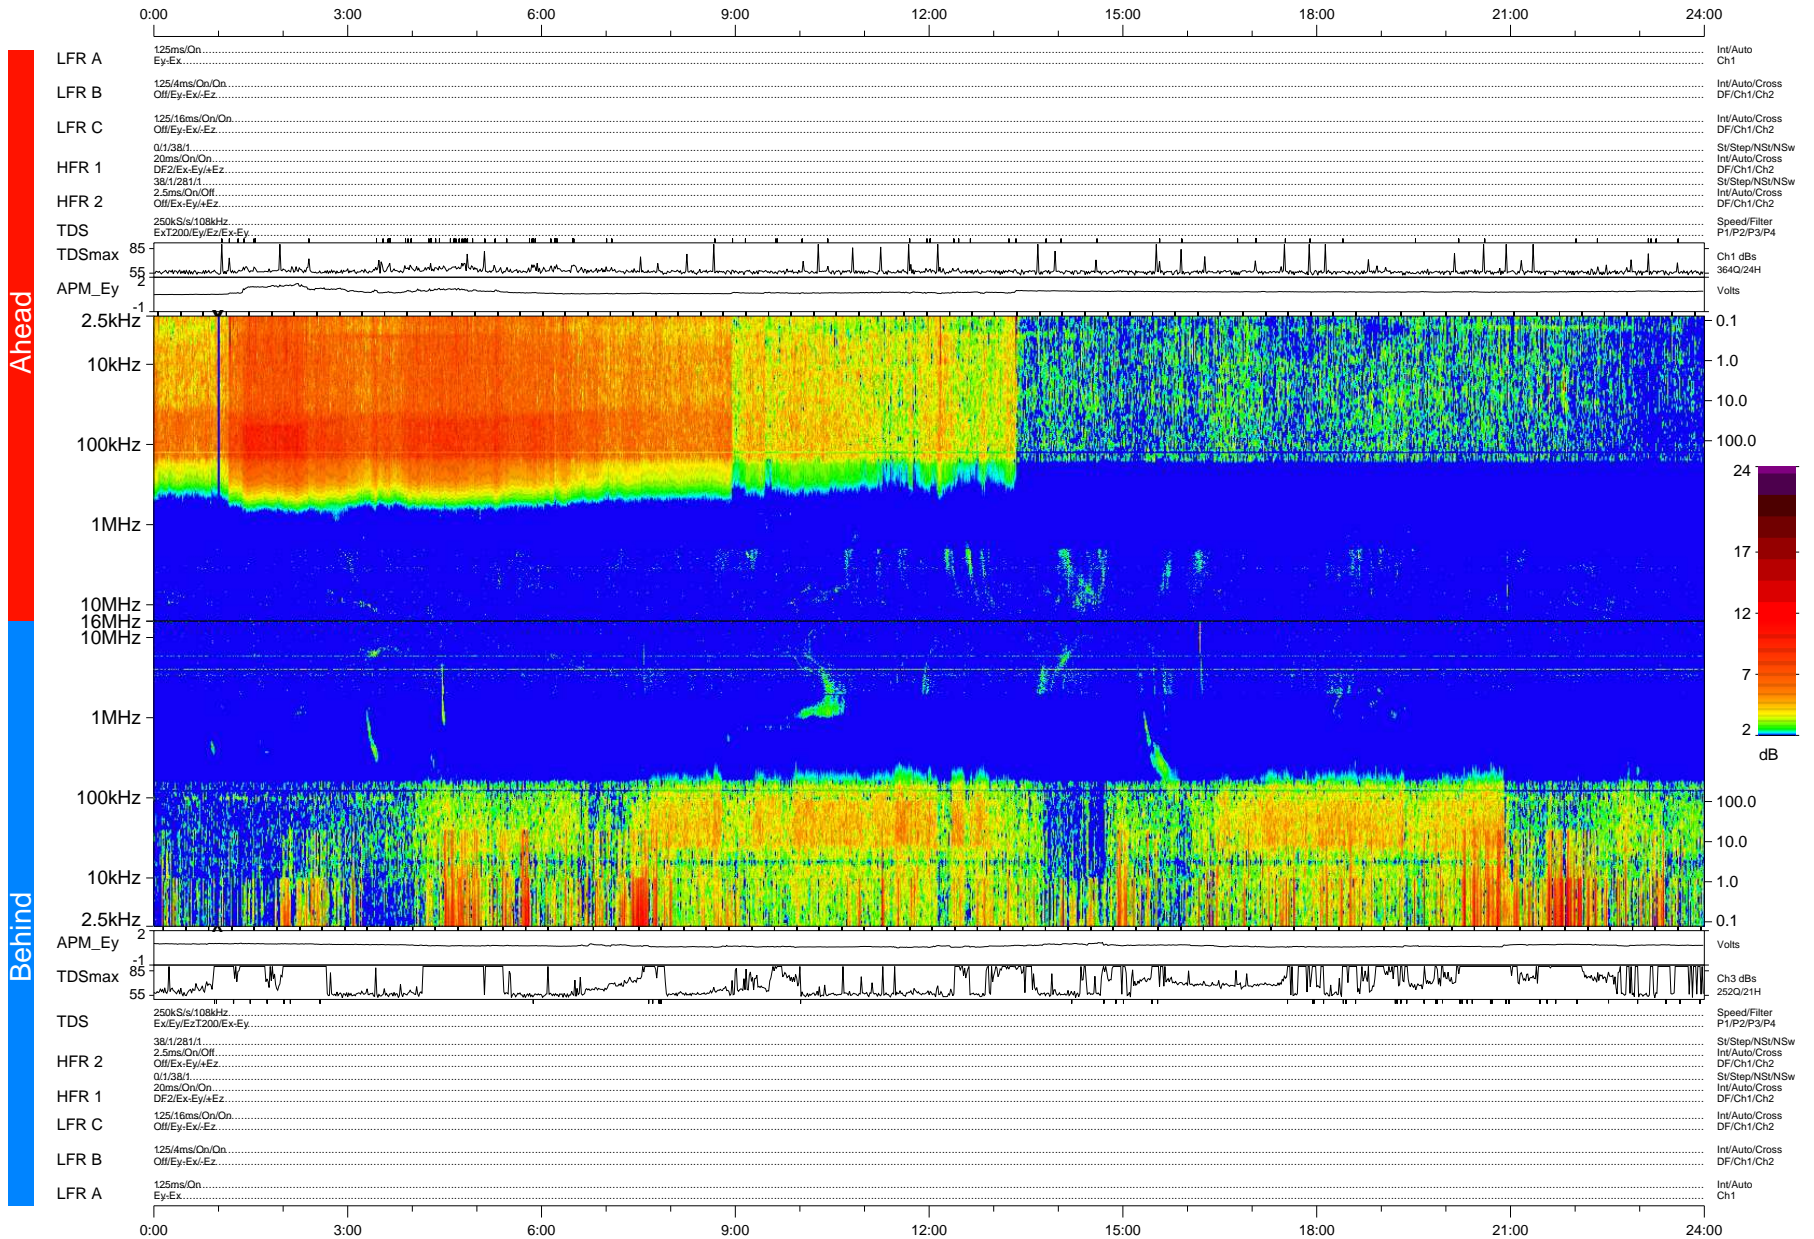

STEREO/WAVES Daily Summary - 04-Apr-2010 (DOY 094)

Ahead source file: swaves_ahead_2010_094_1_04.fin (Recovery: 100.0% HK, 119% Pkts)
Ahead PSE Angle: 67.5°

DPU up 243.4d, V410d12

Behind PSE Angle: -71.2°
Behind source file: swaves_behind_2010_094_1_04.fin (Recovery: 100.0% HK, 103% Pkts)

Time (UTC)