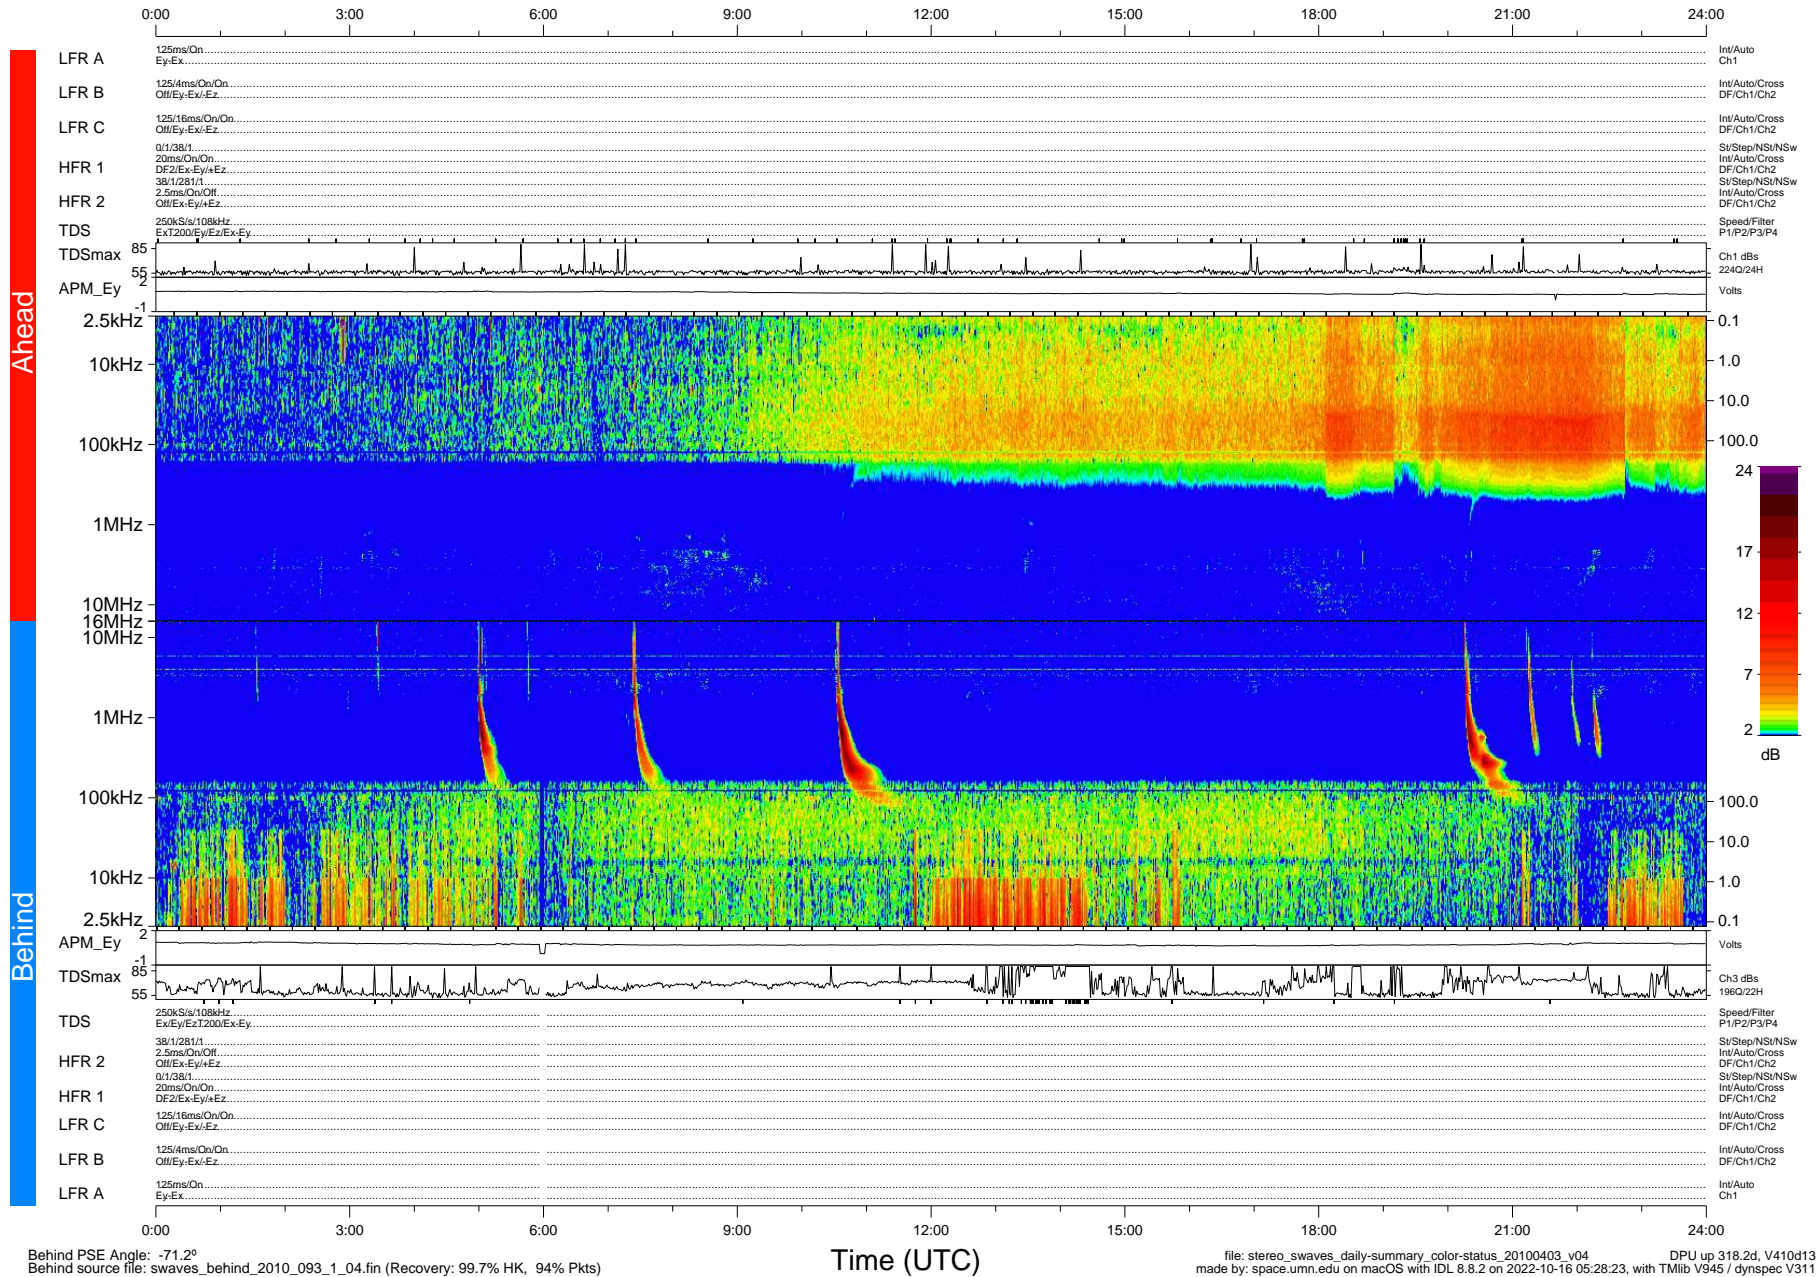

STEREO/WAVES Daily Summary - 03-Apr-2010 (DOY 093)

Ahead source file: swaves_ahead_2010_093_1_04.fin (Recovery: 100.1% HK, 98% Pkts)
Ahead PSE Angle: 67.4°

DPU up 242.4d, V410d12

Behind PSE Angle: -71.2°
Behind source file: swaves_behind_2010_093_1_04.fin (Recovery: 99.7% HK, 94% Pkts)