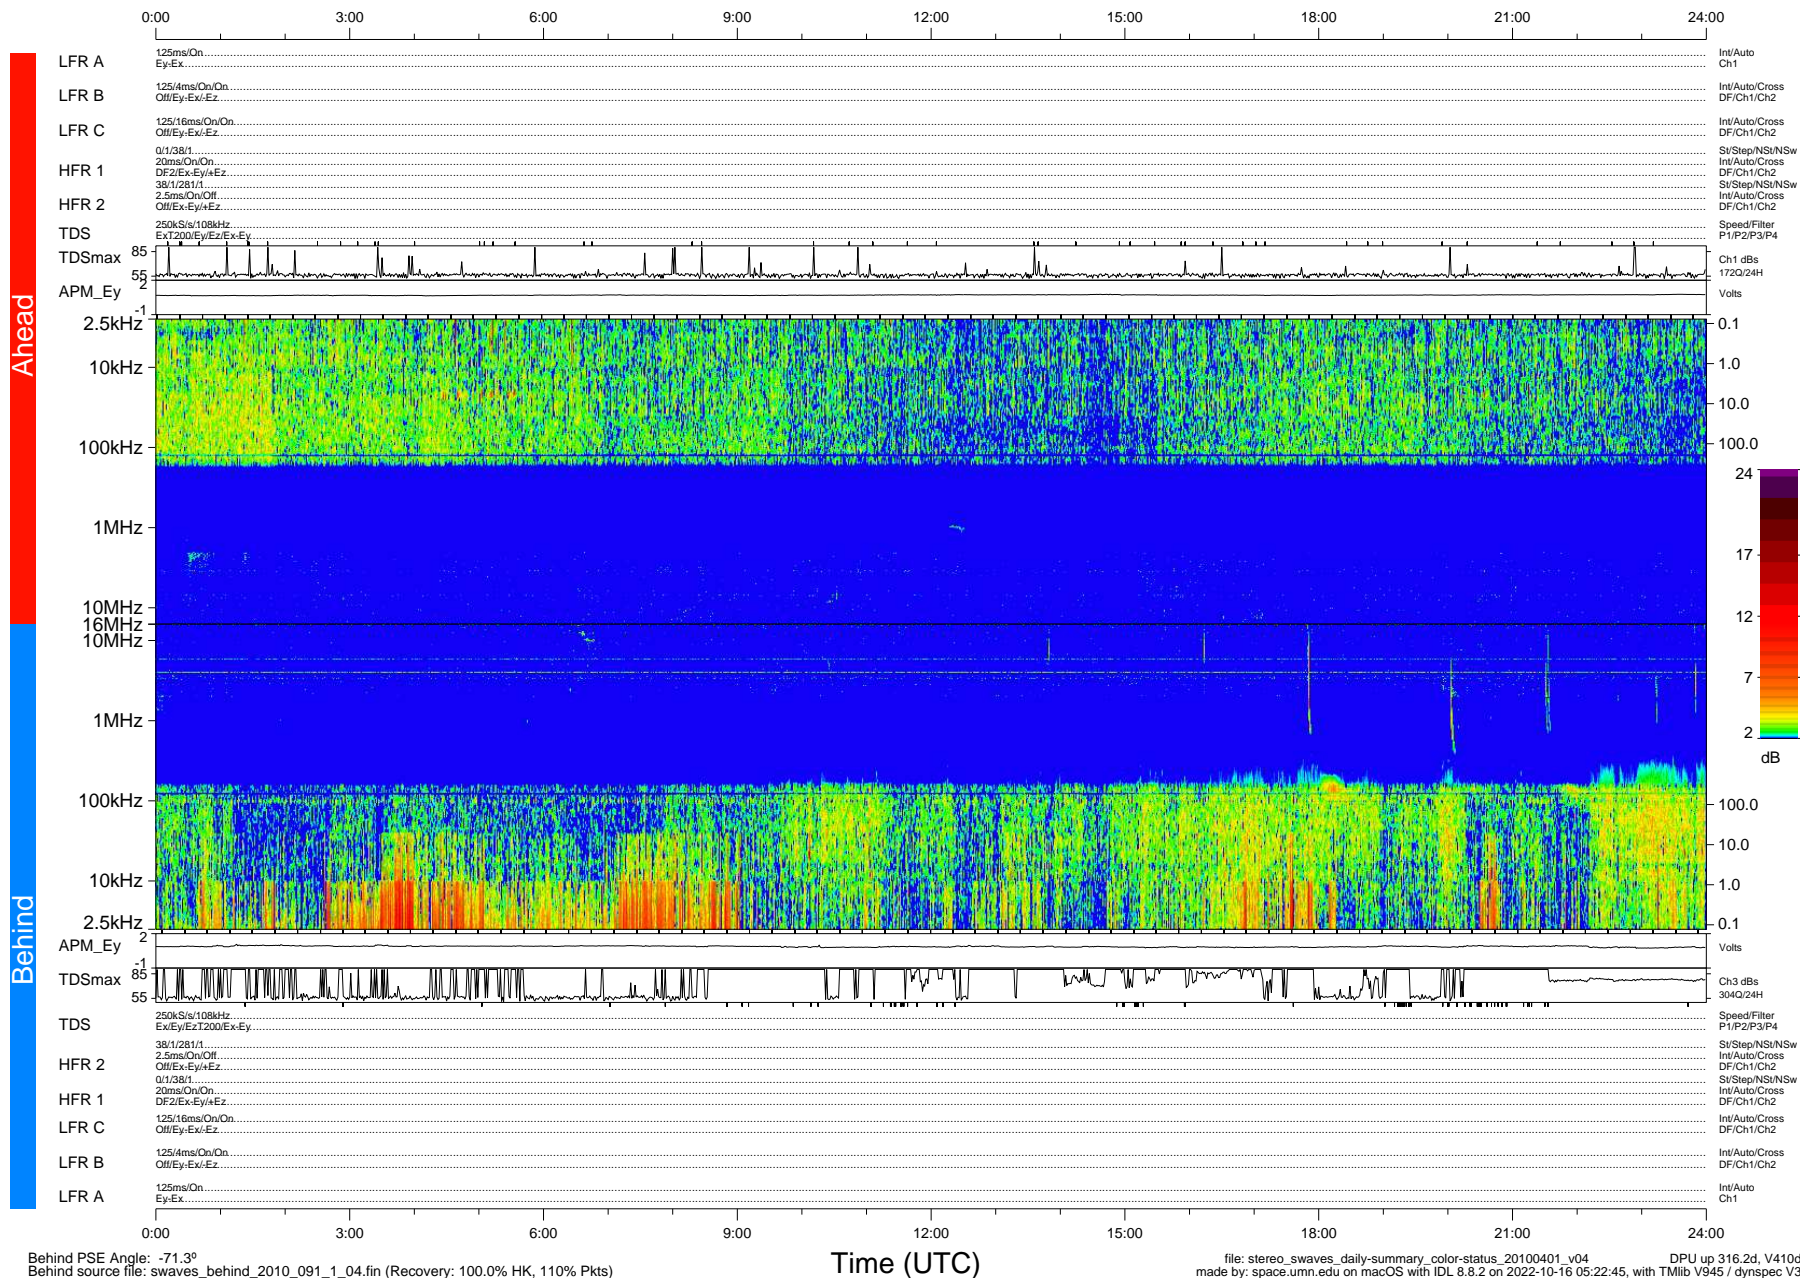

# STEREO/WAVES Daily Summary - 01-Apr-2010 (DOY 091)

Ahead source file: swaves\_ahead\_2010\_091\_1\_04.fin (Recovery: 100.0% HK, 91% Pkts)  
 Ahead PSE Angle: 67.2°

DPU up 240.4d, V410d12

Behind PSE Angle: -71.3°  
 Behind source file: swaves\_behind\_2010\_091\_1\_04.fin (Recovery: 100.0% HK, 110% Pkts)

file: stereo\_swaves\_daily-summary\_color-status\_20100401\_v04  
 made by: space.umn.edu on macOS with IDL 8.8.2 on 2022-10-16 05:22:45, with Tlib V945 / dynspec V311