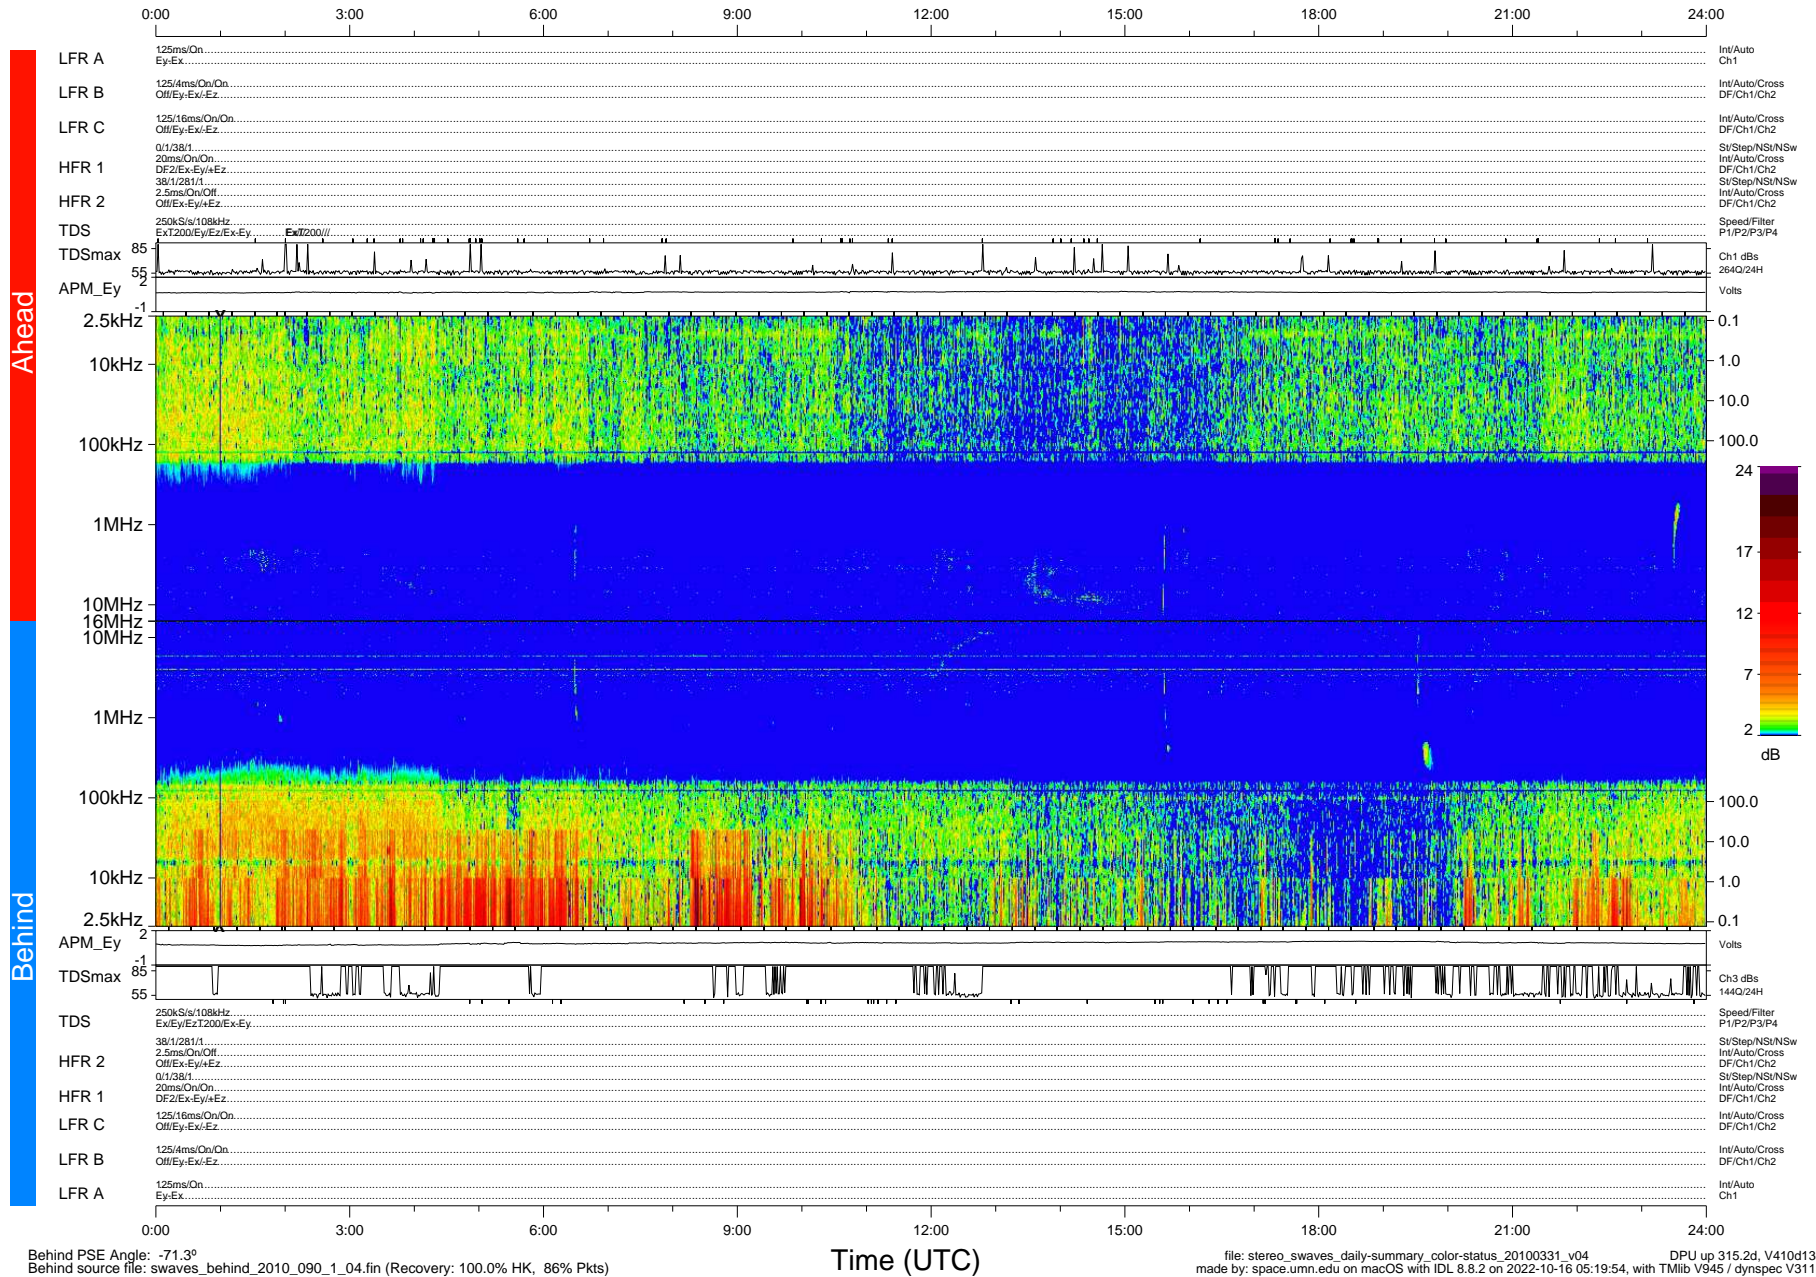

STEREO/WAVES Daily Summary - 31-Mar-2010 (DOY 090)

Ahead source file: swaves_ahead_2010_090_1_04.fin (Recovery: 100.0% HK, 104% Pkts)
Ahead PSE Angle: 67.2°

DPU up 239.4d, V410d12

Behind PSE Angle: -71.3°
Behind source file: swaves_behind_2010_090_1_04.fin (Recovery: 100.0% HK, 86% Pkts)

Time (UTC)