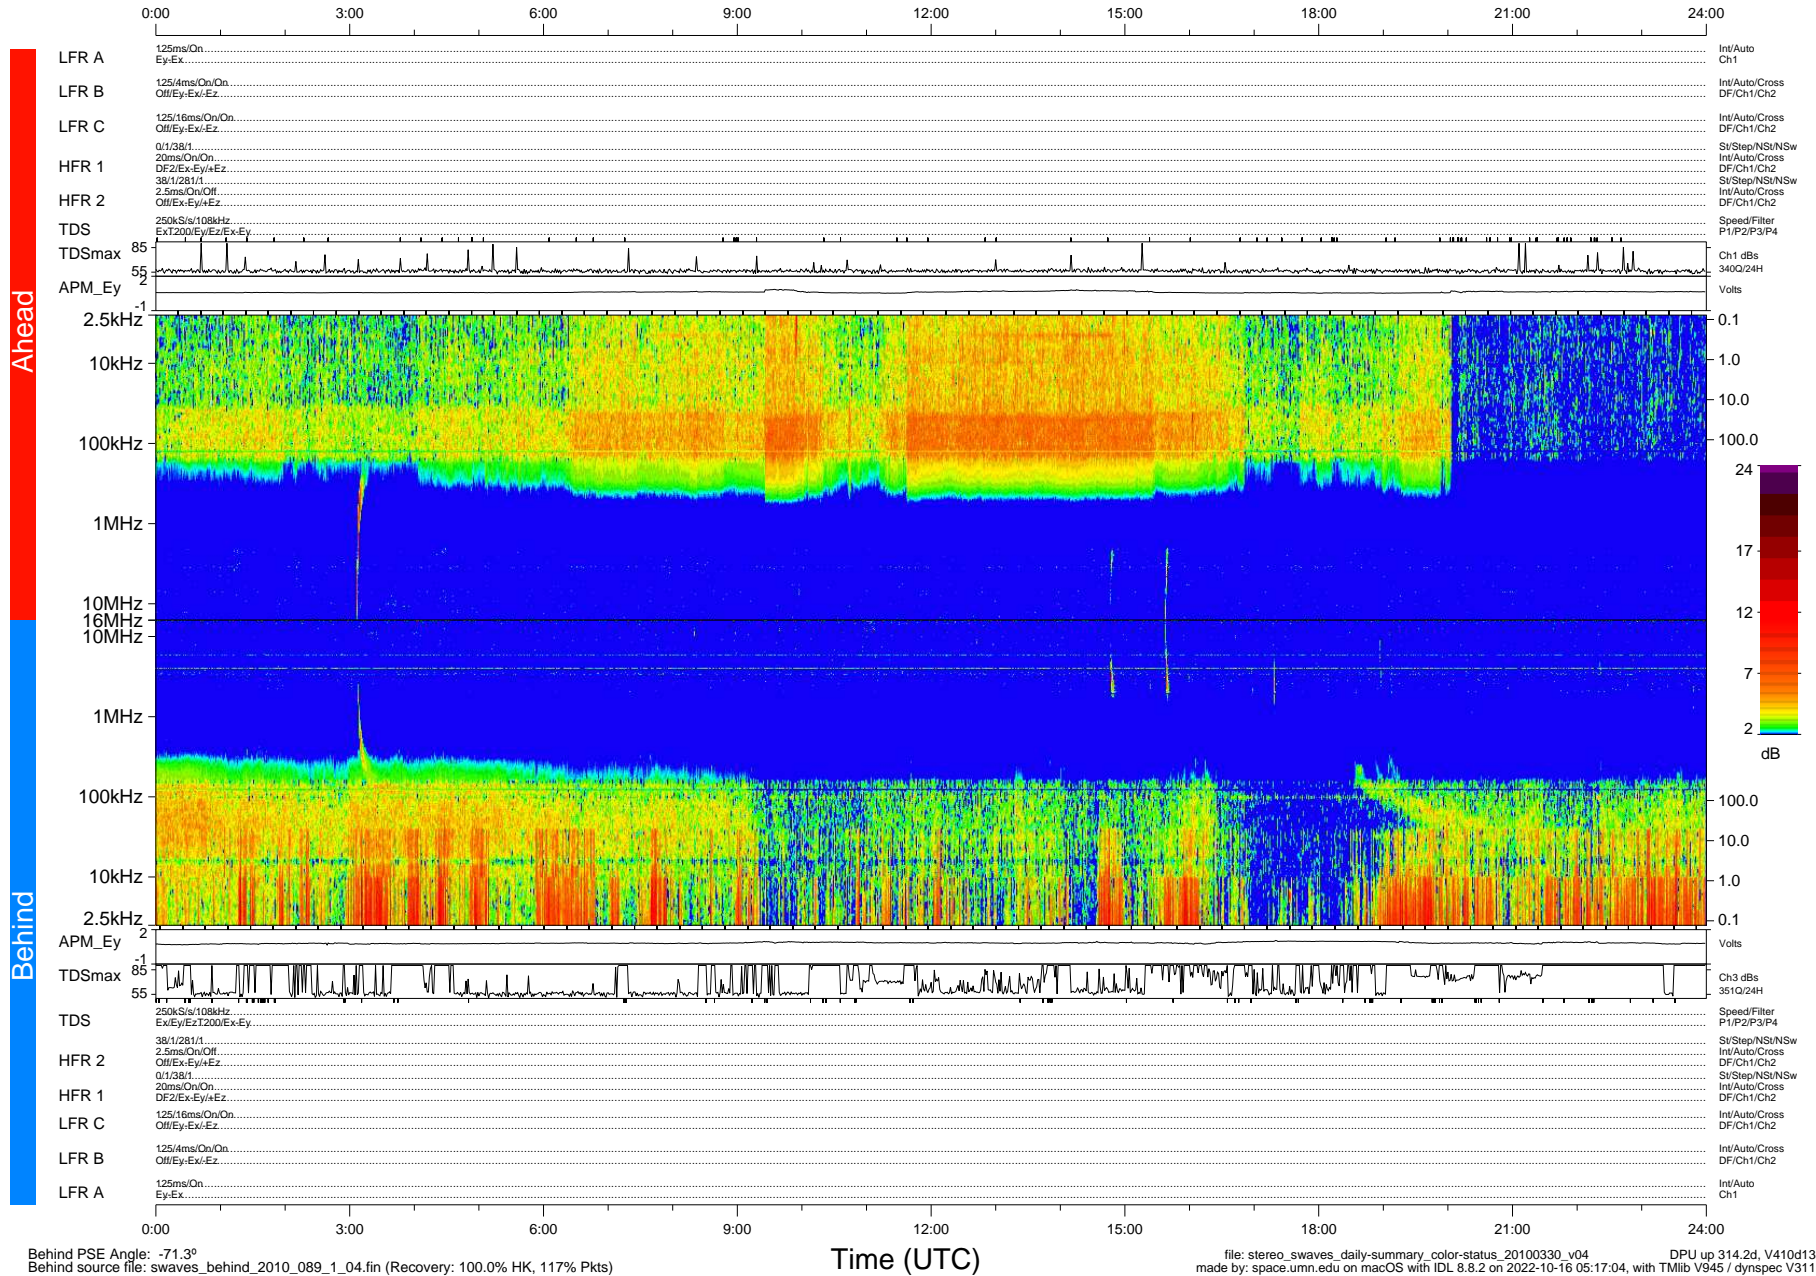

STEREO/WAVES Daily Summary - 30-Mar-2010 (DOY 089)

Ahead source file: swaves_ahead_2010_089_1_04.fin (Recovery: 100.0% HK, 115% Pkts)
Ahead PSE Angle: 67.1°

DPU up 238.4d, V410d12

Behind PSE Angle: -71.3°
Behind source file: swaves_behind_2010_089_1_04.fin (Recovery: 100.0% HK, 117% Pkts)