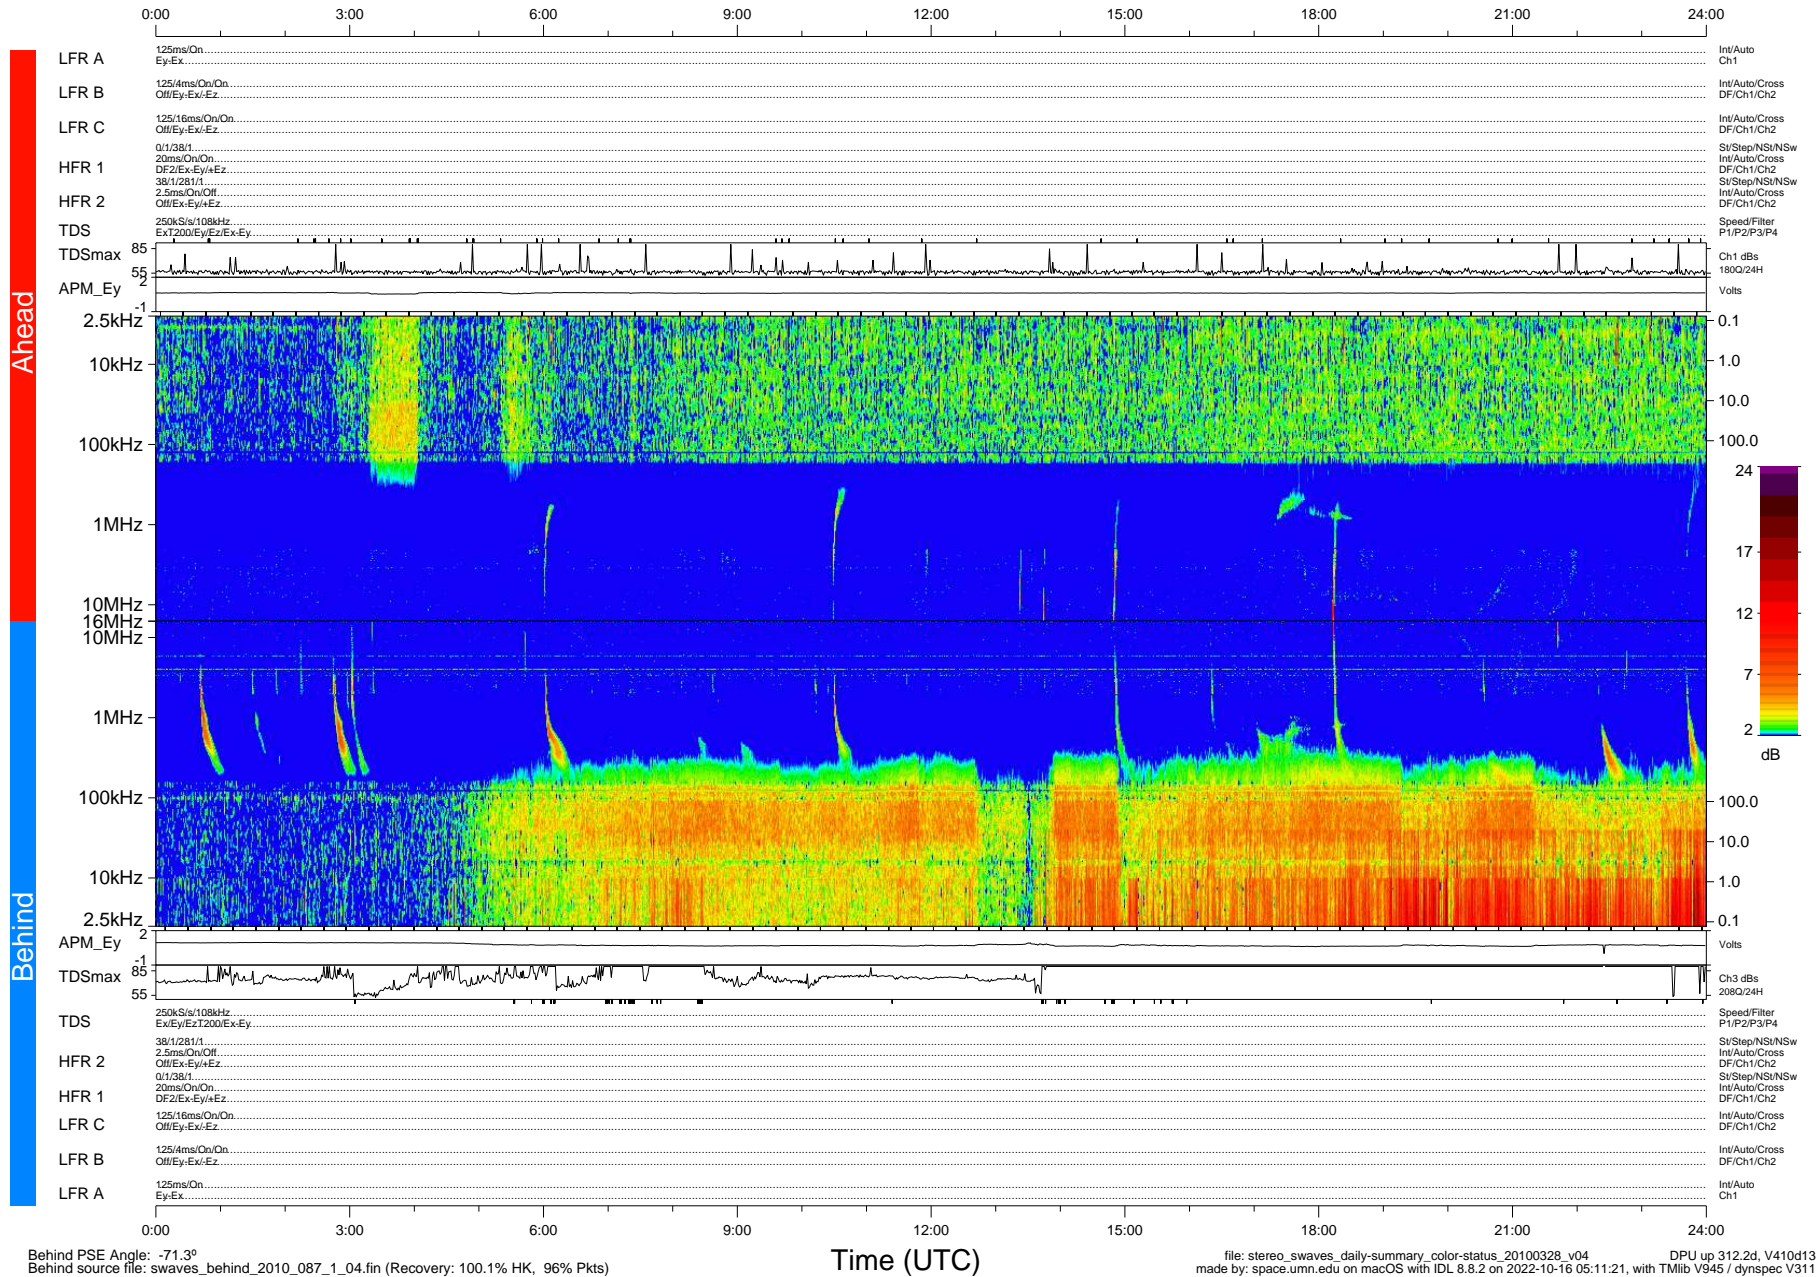

# STEREO/WAVES Daily Summary - 28-Mar-2010 (DOY 087)

Ahead source file: swaves\_ahead\_2010\_087\_1\_04.fin (Recovery: 100.0% HK, 92% Pkts)  
 Ahead PSE Angle: 67.0°

DPU up 236.4d, V410d12

Behind PSE Angle: -71.3°  
 Behind source file: swaves\_behind\_2010\_087\_1\_04.fin (Recovery: 100.1% HK, 96% Pkts)

file: stereo\_swaves\_daily-summary\_color-status\_20100328\_v04  
 made by: space.umn.edu on macOS with IDL 8.8.2 on 2022-10-16 05:11:21, with Tmlib V945 / dynspec V311