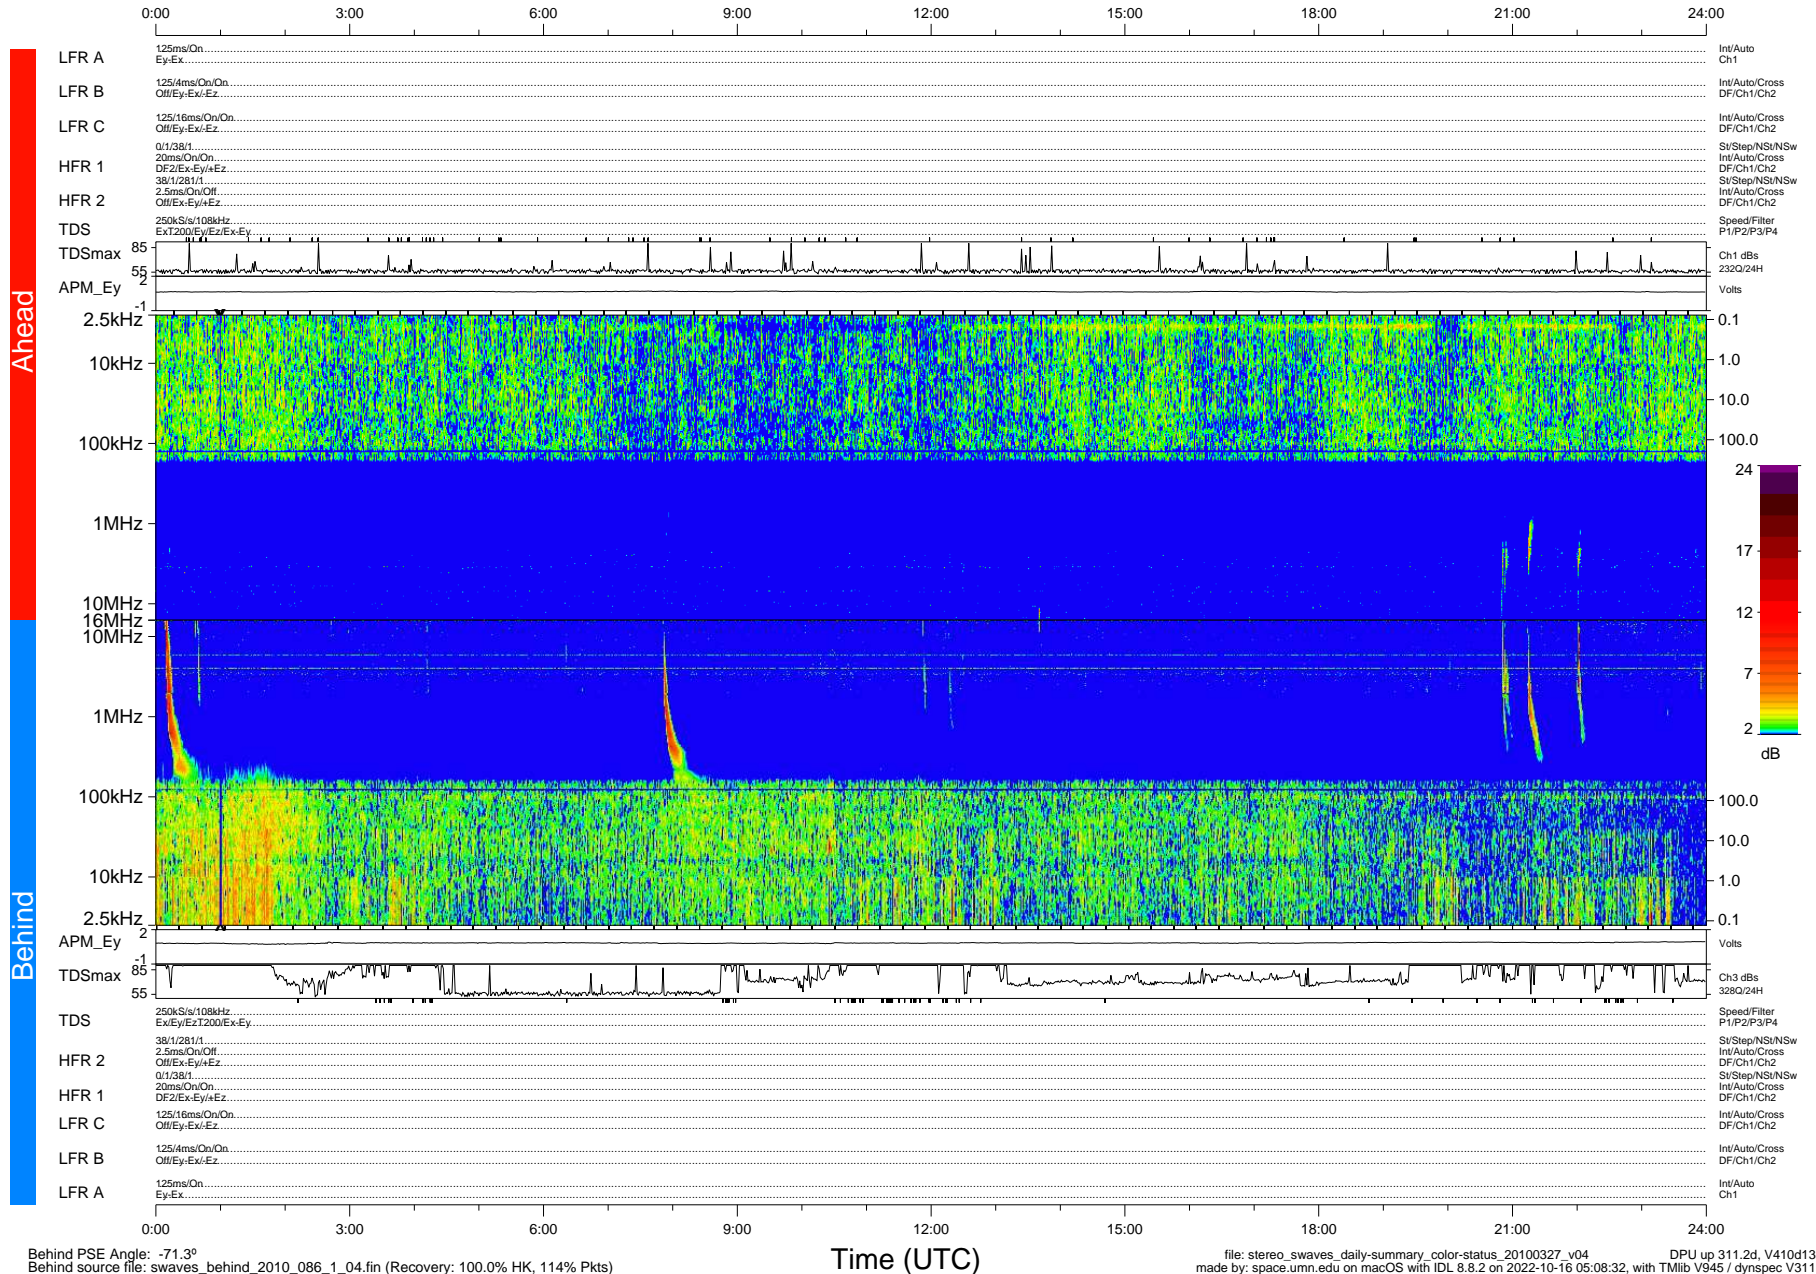

STEREO/WAVES Daily Summary - 27-Mar-2010 (DOY 086)

Ahead source file: swaves_ahead_2010_086_1_04.fin (Recovery: 100.0% HK, 100% Pkts)
Ahead PSE Angle: 67.0°

DPU up 235.4d, V410d12

Behind PSE Angle: -71.3°
Behind source file: swaves_behind_2010_086_1_04.fin (Recovery: 100.0% HK, 114% Pkts)

Time (UTC)