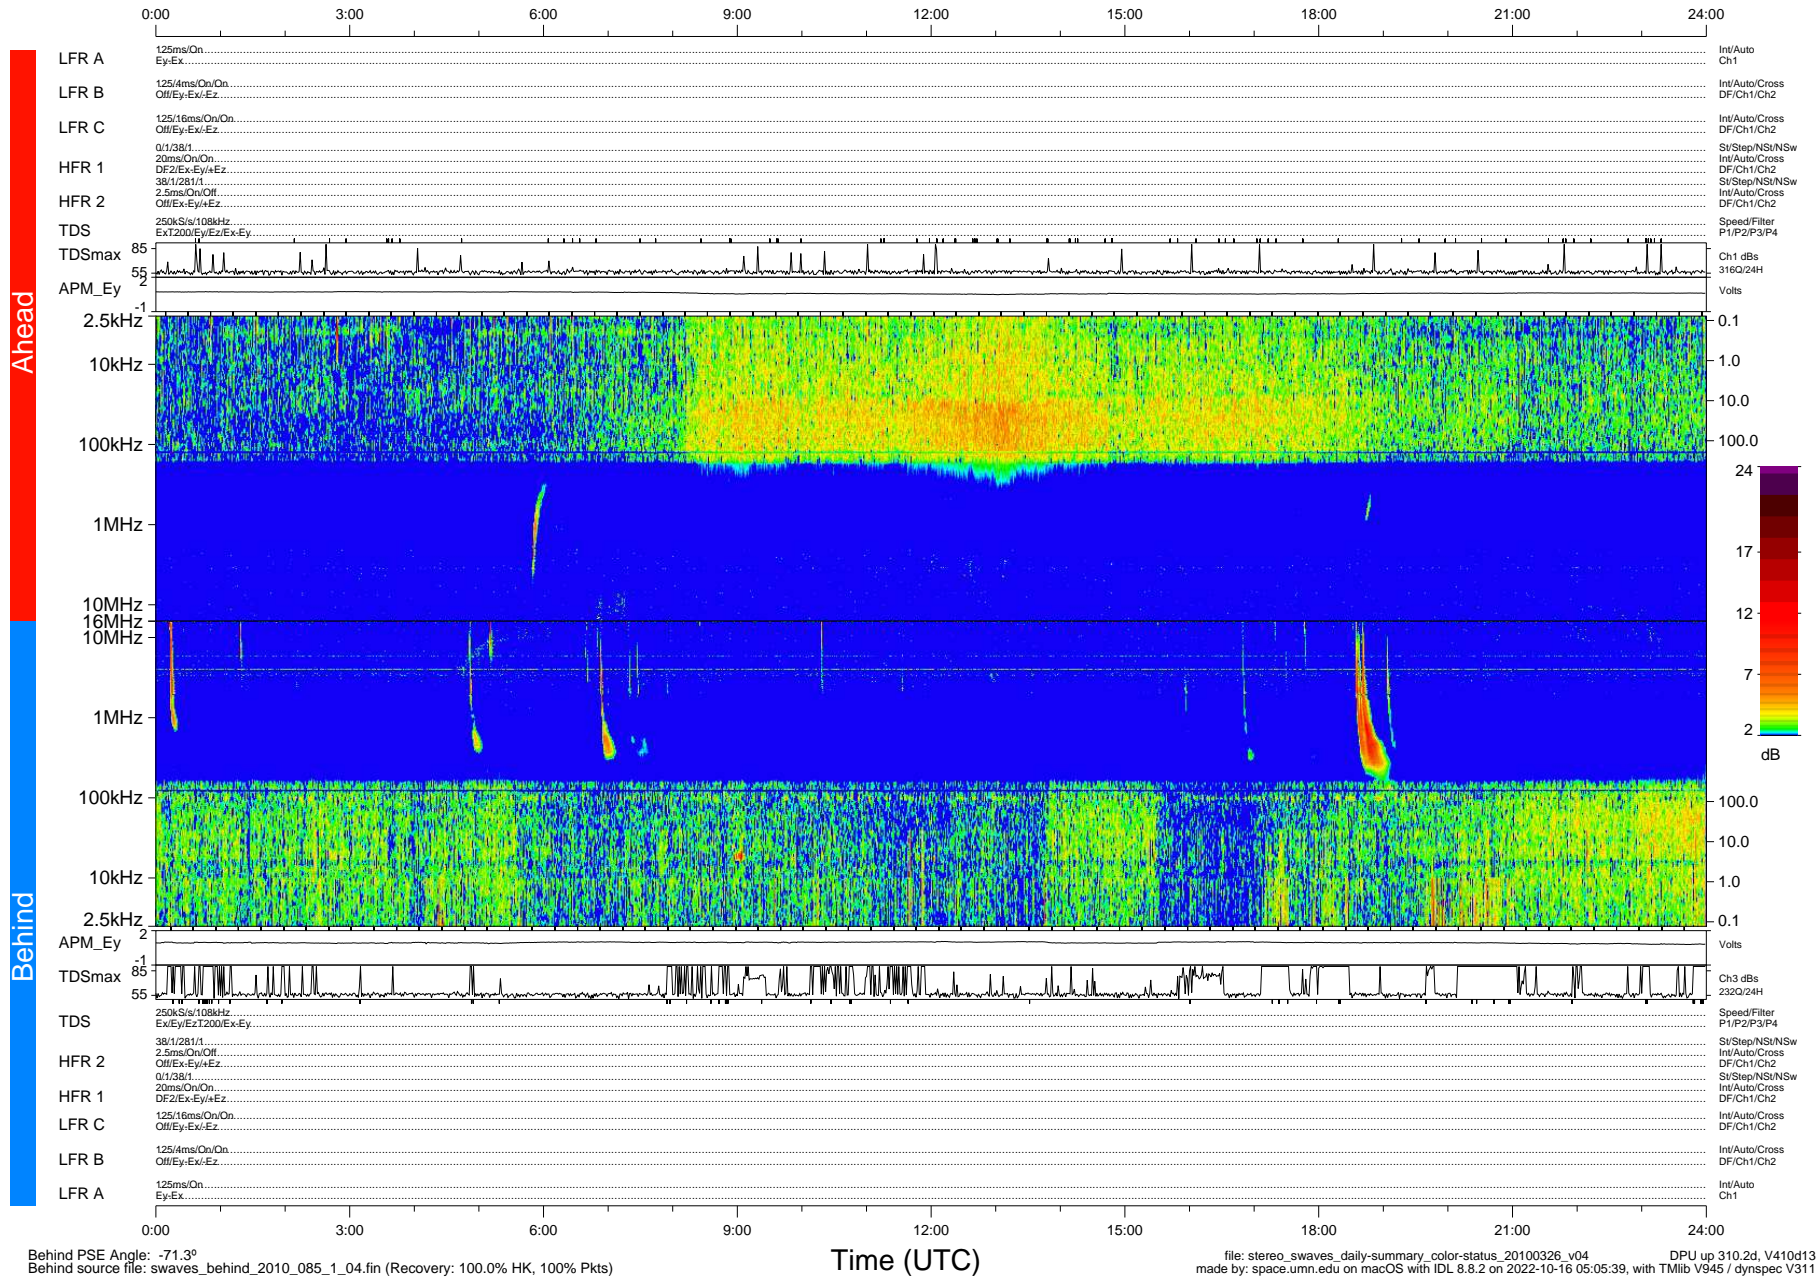

STEREO/WAVES Daily Summary - 26-Mar-2010 (DOY 085)

Ahead source file: swaves_ahead_2010_085_1_04.fin (Recovery: 100.0% HK, 112% Pkts)
Ahead PSE Angle: 66.9°

DPU up 234.4d, V410d12

Behind PSE Angle: -71.3°
Behind source file: swaves_behind_2010_085_1_04.fin (Recovery: 100.0% HK, 100% Pkts)

Time (UTC)