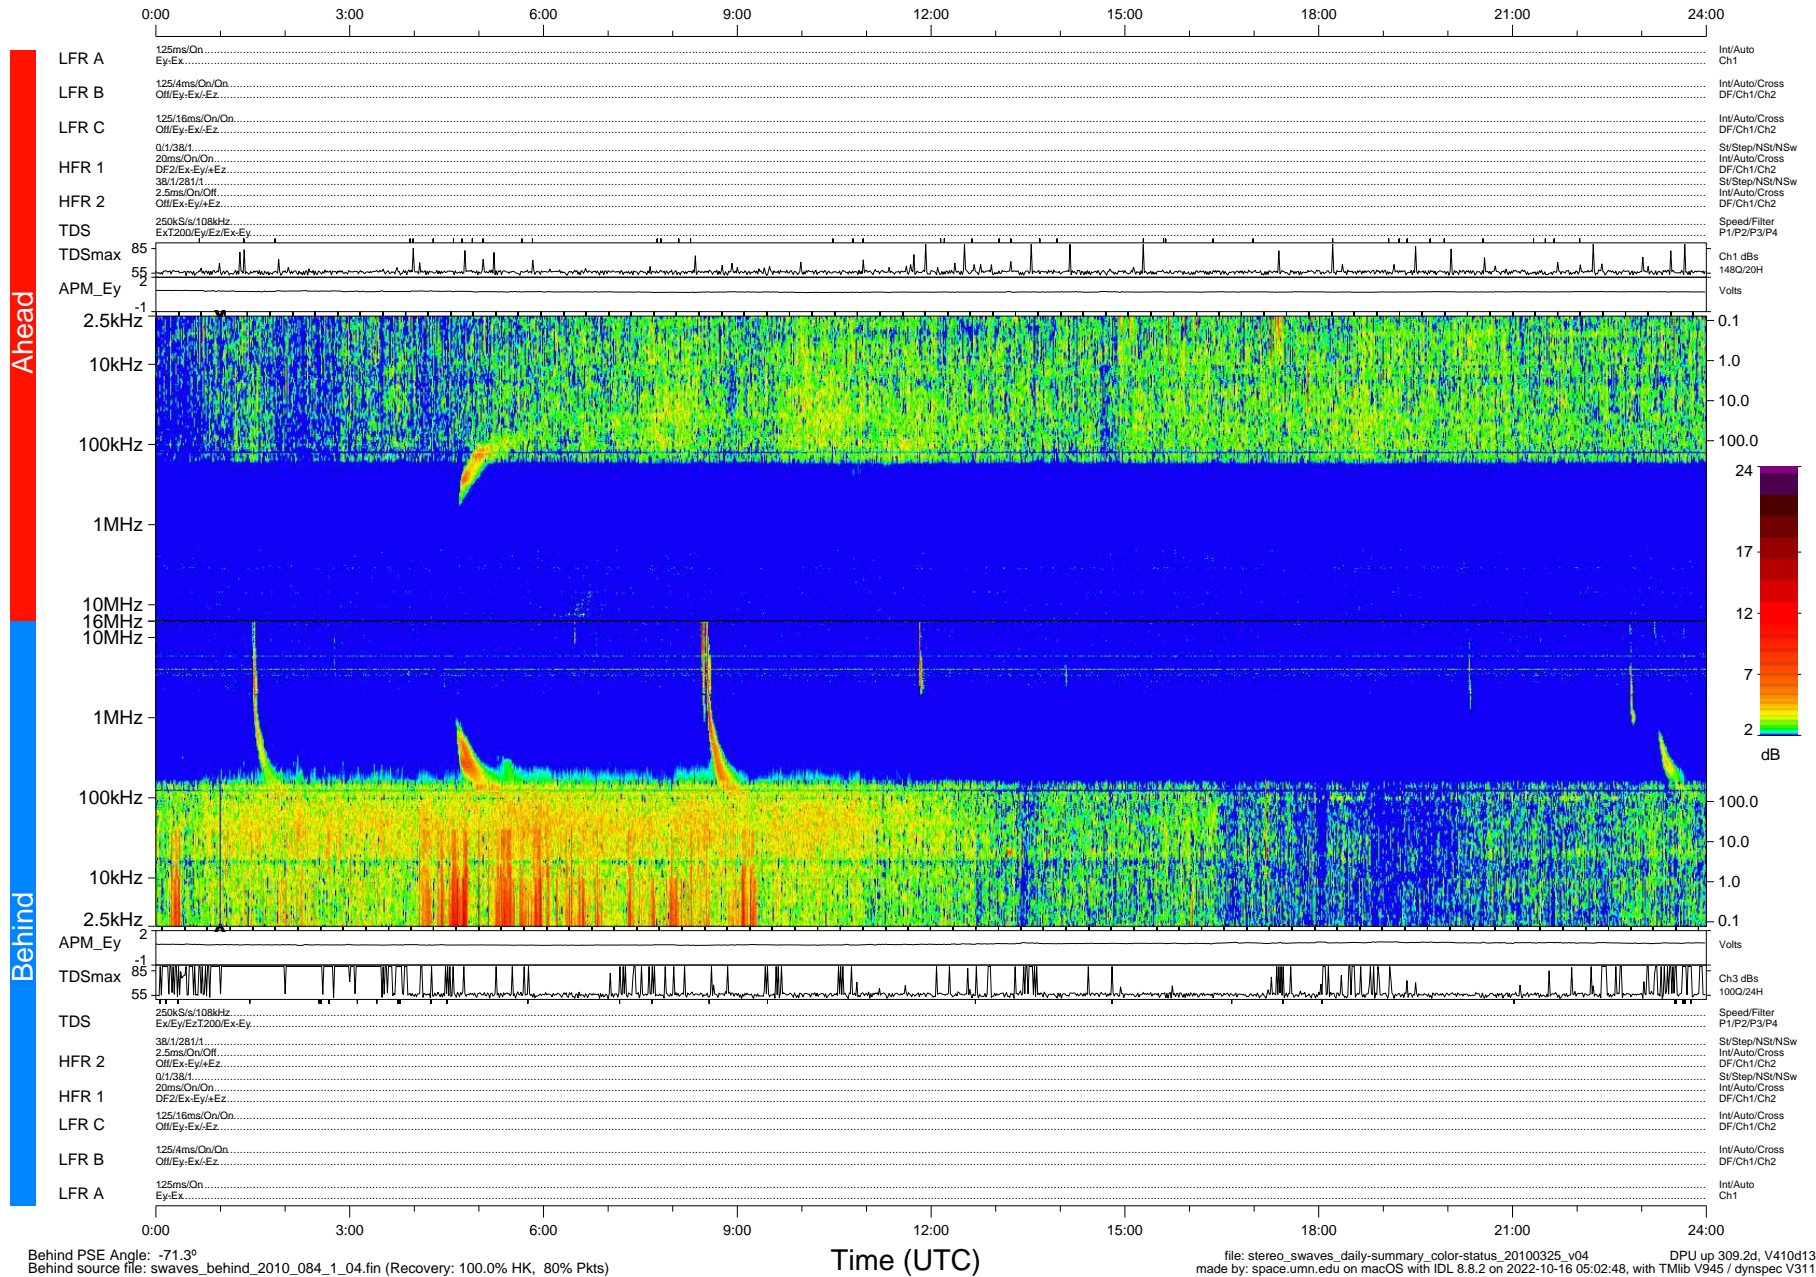

STEREO/WAVES Daily Summary - 25-Mar-2010 (DOY 084)

Ahead source file: swaves_ahead_2010_084_1_04.fin (Recovery: 100.0% HK, 87% Pkts)
Ahead PSE Angle: 66.9°

DPU up 233.4d, V410d12

Behind PSE Angle: -71.3°
Behind source file: swaves_behind_2010_084_1_04.fin (Recovery: 100.0% HK, 80% Pkts)

Time (UTC)